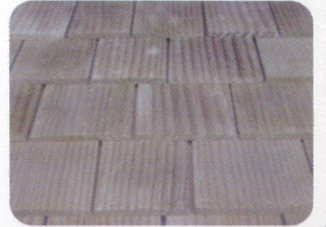

**Note: Whilst we strive to accurately display the photographs of shingles we are unable to account for the variances in each users computer monitor. We suggest that you view a roofing display or several shingles to get a better idea of the actual colour**

## >> NZ RADIATA PINE SHINGLES

**NZ Radiata Pine Shingles** are a locally made durable premium quality shingle. The treatment includes a built-in water repellent.

- Sawn face
- ACQ Preserve Plus treatment
- Available in No. 1 and No. 2 grades
- Weathers to a silver-grey