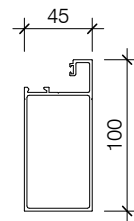

PAS002
CS45 Glazing
Mullion/Transom

PAS004
45 GLAZING
MULLION/SILL

PAS004/GP
45 GLAZING/75MM
FRAME

PAS003/100GP
45 GLAZING/100MM
FRAME

PAS004/100GP
45 GLAZING/100MM
FRAME

PAS005
45 GLAZING BEAD

PAS006
45 FRAME COVER

PAS007
45 DOORJAMB SUITS
DOORS TO 40MM
THICK

PAS008
45 DOORJAMB SUITS
DOORS TO 50MM
THICK

PAS009
100MM SKIRTING

PAS009/B
150MM SKIRTING

PAS009/25A-B
SKIRTING

PAS009/35
35MM CLIP ON
SKIRTING

PAS010/R
105 HEAD-SILL
TRACK