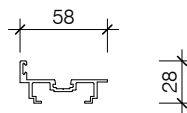

PAS007
45 DOORJAMB SUITS
DOORS TO 40MM
THICK

PAS008
45 DOORJAMB SUITS
DOORS TO 50MM
THICK

PAS009
100MM SKIRTING

PAS009/B
150MM SKIRTING

PAS009/25A-B
SKIRTING

PAS009/35
35MM CLIP ON
SKIRTING

PAS010/R
105 HEAD-SILL
TRACK