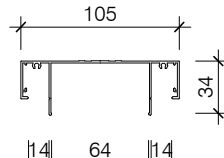

PAS007
45 DOORJAMB SUITS
DOORS TO 40MM
THICK

PAS008
45 DOORJAMB SUITS
DOORS TO 50MM
THICK

PAS009
100MM SKIRTING

PAS009/B
150MM SKIRTING

PAS009/25A-B
SKIRTING

PAS009/35
35MM CLIP ON
SKIRTING

PAS010/R
105 HEAD-SILL
TRACK