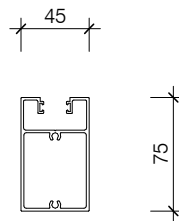

PAS002
CS45 Glazing
Mullion/Transom

PAS004
45 GLAZING
MULLION/SILL

PAS004/GP
45 GLAZING/75MM
FRAME

PAS003/100GP
45 GLAZING/100MM
FRAME

PAS004/100GP
45 GLAZING/100MM
FRAME

PAS005
45 GLAZING BEAD

PAS006
45 FRAME COVER

PAS007
45 DOORJAMB SUITS
DOORS TO 40MM
THICK

PAS008
45 DOORJAMB SUITS
DOORS TO 50MM
THICK

PAS009
100MM SKIRTING

PAS009/B
150MM SKIRTING

PAS009/25A-B
SKIRTING

PAS009/35
35MM CLIP ON
SKIRTING

PAS010/R
105 HEAD-SILL
TRACK

PAS012
25 EXTENDER
TRACK

PAS044
25 GLAZING
CHANNEL FRAME

PAS045
25 GLAZING
CHANNEL BEAD

PAS046
25 GLAZING
CHANNEL

PAS047
C45 25MM X 45MM
CHANNEL

PAS600
A35 A-FRAME BAR

PAS601
F35 FLAT BAR

PAS ACC CLIP