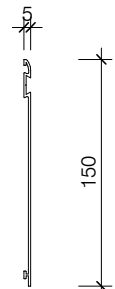

PAS002
CS45 Glazing
Mullion/Transom

PAS004
45 GLAZING
MULLION/SILL

PAS004/GP
45 GLAZING/75MM
FRAME

PAS003/100GP
45 GLAZING/100MM
FRAME

PAS004/100GP
45 GLAZING/100MM
FRAME

PAS005
45 GLAZING BEAD

PAS006
45 FRAME COVER

PAS007
45 DOORJAMB SUITS
DOORS TO 40MM
THICK

PAS008
45 DOORJAMB SUITS
DOORS TO 50MM
THICK

PAS009
100MM SKIRTING

PAS009/B
150MM SKIRTING

PAS009/25A-B
SKIRTING

PAS009/35
35MM CLIP ON
SKIRTING

PAS010/R
105 HEAD-SILL
TRACK

PAS012
25 EXTENDER
TRACK

PAS044
25 GLAZING
CHANNEL FRAME

PAS045
25 GLAZING
CHANNEL BEAD

PAS046
25 GLAZING
CHANNEL

PAS047
C45 25MM X 45MM
CHANNEL

PAS600
A35 A-FRAME BAR

PAS601
F35 FLAT BAR

PAS ACC CLIP