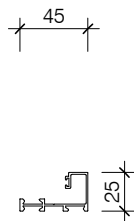

PAS004
45 GLAZING
MULLION/SILL