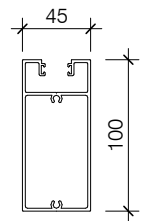

PAS004/100GP
45 GLAZING/100MM
FRAME

PAS006
45 FRAME COVER