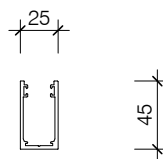

PAS012
25 EXTENDER
TRACK

PAS044
25 GLAZING
CHANNEL FRAME

PAS045
25 GLAZING
CHANNEL BEAD

PAS046
25 GLAZING
CHANNEL

PAS047
C45 25MM X 45MM
CHANNEL

PAS600
A35 A-FRAME BAR

PAS601
F35 FLAT BAR

PAS ACC CLIP