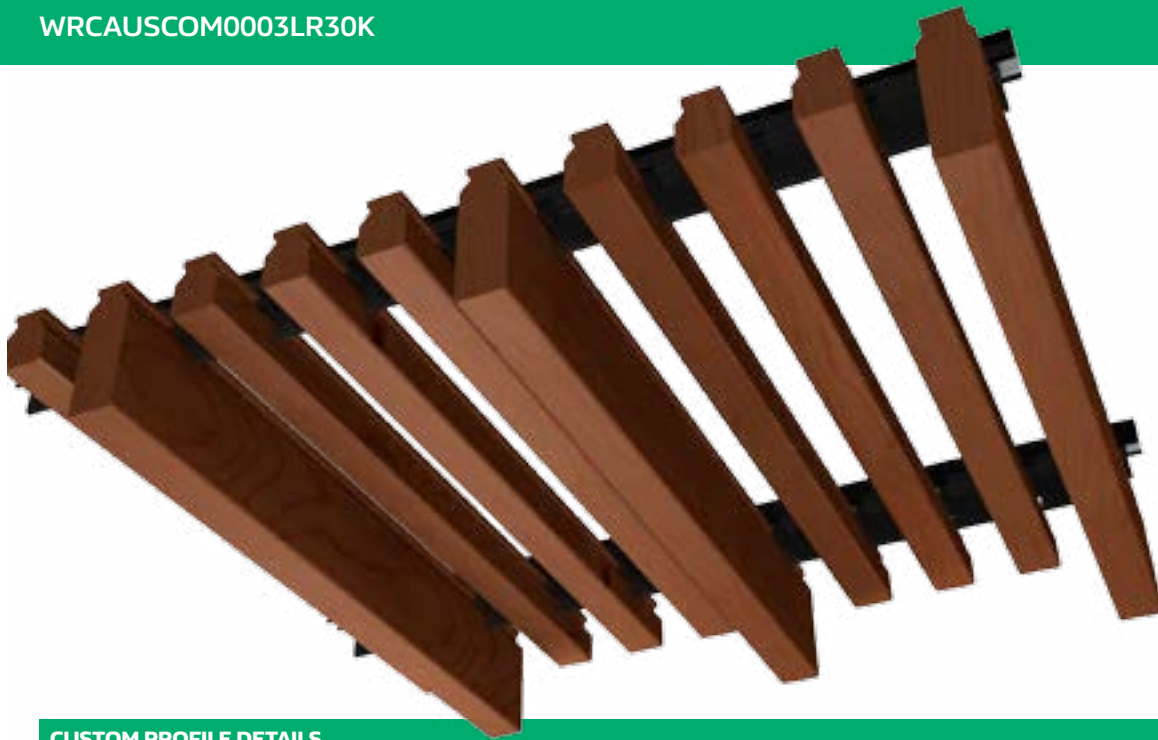

# Custom Product Specifications

WRCAUSCOM0003LR30K

### CUSTOM PROFILE DETAILS

<b>Product Code</b>	WRCAUSCOM0003LR30K	<b>Species</b>	Western Red Cedar Select Tight Knot
<b>Profile Type</b>	Fin Combo 3	<b>Coating</b>	Lumba Rust
<b>Profile Size</b>	Combo	<b>Spacing</b>	30mm
<b>Width (mm)</b>	N/A	<b>Acoustic Rating</b>	NRC - up to .9 is achievable subject to engineering
<b>Depth (mm)</b>	N/A	<b>Suitable Uses</b>	Out of weather

This product is also available in the following species and colour options:

#### Western Red Cedar Select Tight Knot (Lumba range)

Product Code:  
WRCAUSCOM0003LC30K

Product Code:  
WRCAUSCOM0003LB30K

Product Code:  
WRCAUSCOM0003LG30K

Product Code:  
WRCAUSCOM0003LW30K

Product Code:  
WRCAUSCOM0003LR30K