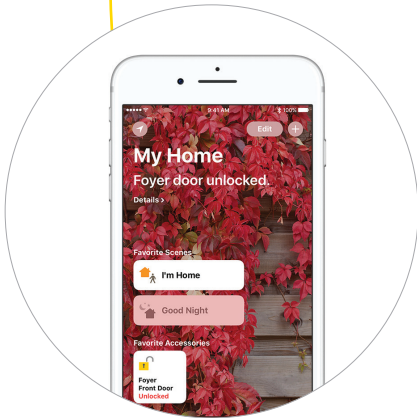

The world's favourite lock

TOUCHSCREEN KEYPAD

Wakes with a touch and has backlit numbers that won't wear off.

SIMPLE INSTALLATION

Replaces your existing deadbolt in minutes with just a screwdriver.

MOTORISED DEADBOLT

Fully motorised, tapered deadbolt accommodates for misaligned doors.

ONE TOUCH LOCKING

Lock up without the hassle of keys by tapping the keypad with 3 fingers.

VOICE ASSISTANCE

The lock will guide you through setup and menu options.

KEY FREE

No cylinder means no lost keys and no pick and bump break-ins.

BATTERY BACK UP

Never lose power, the lock can be energised with a 9V battery.

OPTIONAL SETTINGS

Customise auto re-lock, privacy mode and tamper alarms within the lock menu.

MANAGE ACCESS

Remotely manage up to 25 unique pin codes at a time via the Yale Secure app.

ACCESS FROM ANYWHERE

With an Apple TV® (4th Gen or later), iPad® (iOS 10.3 or later) or HomePod™ set up as a home hub.

HEY SIRI LOCK MY FRONT DOOR

Easily lock and unlock your door using just your voice and iPhone.

PRODUCT SPECIFICATION

Type	Digital deadbolt
Mechanical keys	No
PIN code	4-8 digits
Finish*	Satin Nickel Oil Rubbed Bronze
Door type	Aluminium and Timber
Door thickness	40-50mm
User codes	25
Part number	YRD256-iM1-SN Yale Assure SL with iM1 Satin Nickel YRD256-iM1-ORB Yale Assure SL with iM1 Oil Rubbed Bronze