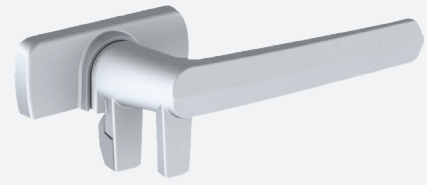

Aria Window Fastener with Helix Seal™

ASSA ABLOY

The global leader in
door opening solutions

The Aria Window Fastener incorporates the patented Helix Seal™ cam action for ease of operation. The integrated tongue shield protects the window frame against marking when opening and closing, while providing enhanced window seal compression on closing.

This fastener blends seamlessly with the full range of Aria furniture, to create a modern and consistent look. It can be used on either aluminium or uPVC, casement or awning windows.

Features

- Helix Seal™ patented 90° cam action
- Enhanced seal compression without the need of a flap or wedge
- Tongue shield with chamfered edge to protect the window frame
- High quality pressure die-cast components with colour matched tongue shield
- Face fixing
- Concealed fixing
- Quality friction joint providing tested and proven durability

Options

- Left and right handed models
- Available in a wide range of powder coat colours or satin chrome finish

PATENTED TECHNOLOGY

HELIX SEAL

Aria Window Fastener with Helix Seal™

Aria Low Profile

The low profile design is suited to bypass situations, where a sliding door would pass in front of a window.

Aria Double Tongue

The double tongue fastener allows controlled ventilation especially in windy conditions.