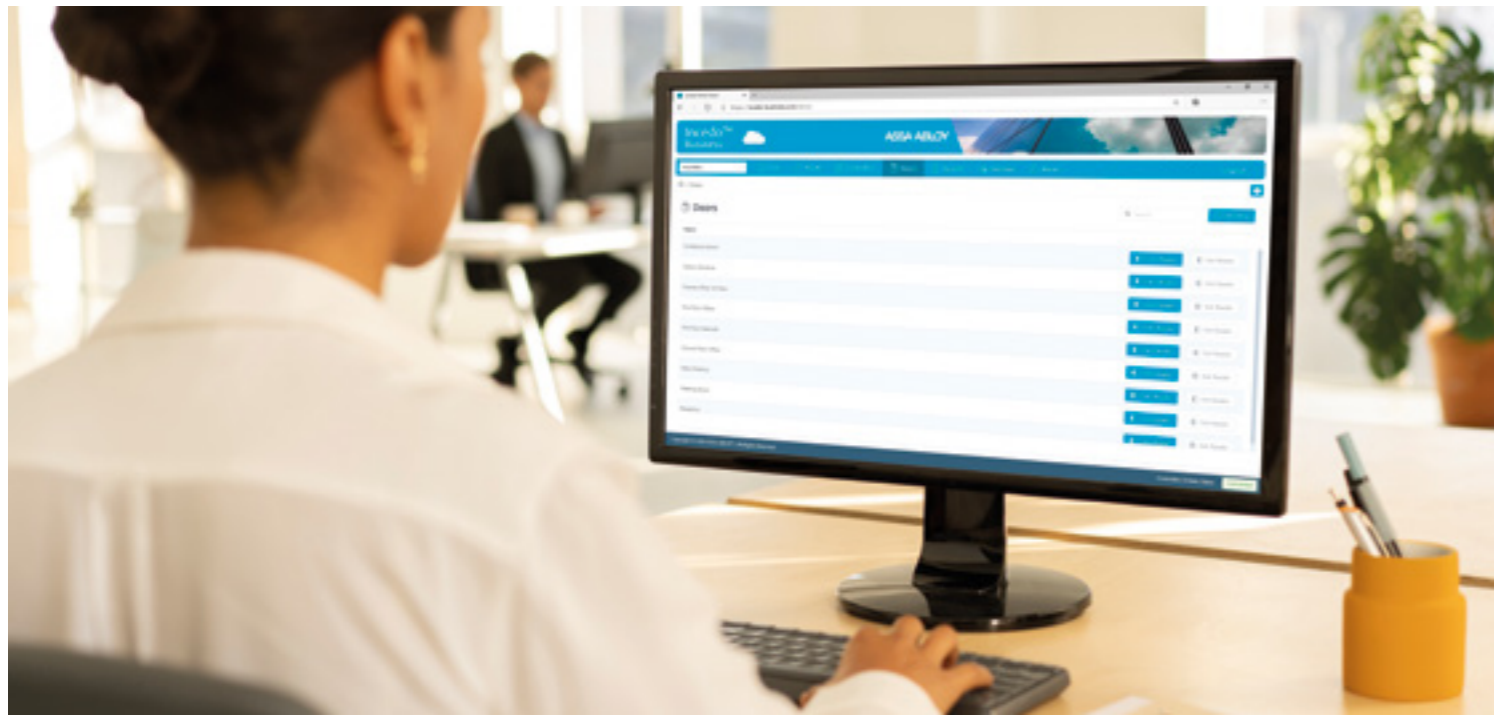

Our Cloud management system, is ideal for many commercial applications, including SMB's

Incedo Business Cloud software stores data in the cloud so it can be accessed anywhere at any time.

For more information on our Cloud management system, please visit the website listed at the bottom of this page where there is a dedicated Incedo Business Cloud web page

At ASSA ABLOY we treat your data with the strictest confidentiality. We maintain an Information Security Management System, certified according to the ISO/IEC 27001 standard, to govern security controls for the development and ongoing operations of our Cloud management software services.

ASSA ABLOY continually reviews and updates its policies, procedures and operational practices to align with data protection and security regulations in the regions where we operate.