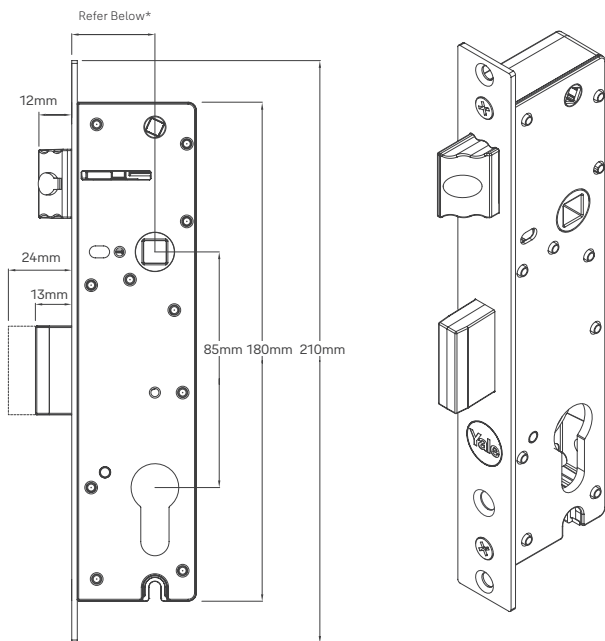

## 2-Point Mortice Lock

The Induro mortice lock offers a new and improved locking system with enhanced furniture options available. When deadlocked, the Induro 2-Point provides increased security with two points of locking. Made specifically for the New Zealand environment, this is an ideal locking solution.

### Features

- Upgraded furniture also comes with safety snib for at home security, enabling easy exit if required
- Features two points of locking including the latch and deadbolt
- The handing of the lockset is adjusted by reversing the orientation of the latchbolt
- Standard kits are supplied with furniture and keyed cylinder
- Can be keyed alike to other ASSA ABLOY CYL4™ 5-Pin locks for one key convenience
- Stainless steel forend plate
- Adjustable latch projection
- Achieves Australian Standards AS 4145.2-2008 Security Level S7 and Durability Level D7

Trusted every day

\*Available with 30mm, 40mm, 50mm or 60mm backset

## Options

- Available with 30mm, 40mm, 50mm or 60mm backset
- Short Throw 2-Point
- Long Throw 2-Point
- Available with standard Verona and Palladium furniture or upgrade to Palladium Xtra and safety snib
- Double cylinder, cylinder and turnknob, half cylinder or half turnknob