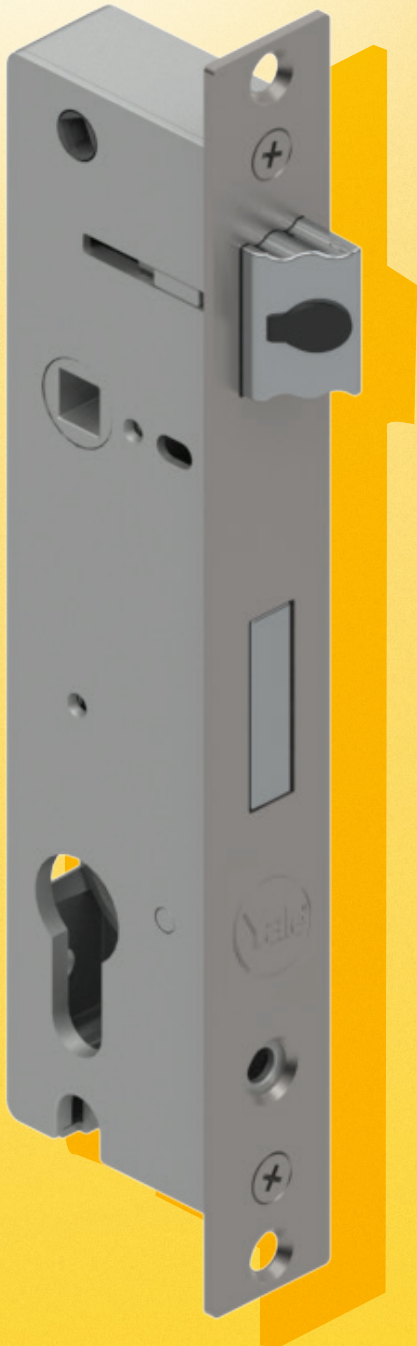

Yale

Induro™

2-Point Mortice Lock

The Induro mortice lock offers a new and improved locking system with enhanced furniture options available. When deadlocked, the Induro 2-Point provides increased security with two points of locking. Made specifically for the New Zealand environment, this is an ideal locking solution.

Features

- Upgraded furniture also comes with safety snib for at home security, enabling easy exit if required
- Features two points of locking including the latch and deadbolt
- The handing of the lockset is adjusted by reversing the orientation of the latchbolt
- Standard kits are supplied with furniture and keyed cylinder
- Can be keyed alike to other ASSA ABLOY CYL4™ 5-Pin locks for one key convenience
- Stainless steel forend plate
- Adjustable latch projection
- Achieves Australian Standards AS 4145.2-2008 Security Level S7 and Durability Level D7

Trusted every day