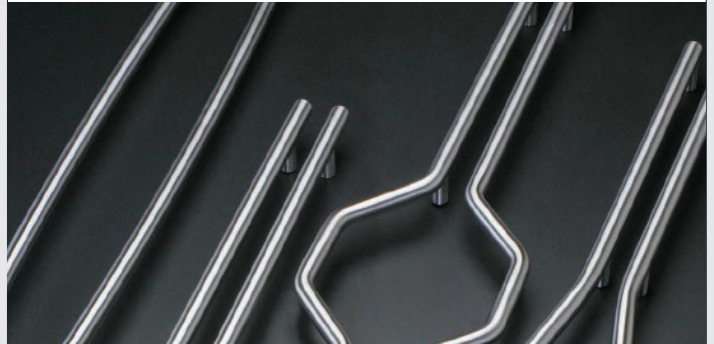

ROCKWOOD®
ASSA ABLOY

Architectural Door Furniture

ASSA ABLOY
Opening Solutions

Experience a safer
and more open world

ArborTek™ with Collars

Add contrasting metal collars to your ArborTek pull to create a distinctive, unique look.

MegaCurve™

Make your door a point of conversation. These long, precision-curved pulls, in standard or custom shapes, add enchantment and fascination to any entrance.

SoftTek™

Extend your grip with a full-length application of Santoprene™. These pulls provide the ultimate in durable, weather-resistant gripping surfaces.

AccenTek™

These pulls offer a modern, industrial look with exposed fasteners and rustic finishes.

PlanTek™

The options are endless. These cast pulls, with a contoured-back grip, are available in a range of sizes and stocks for a distinctive and alternative form.