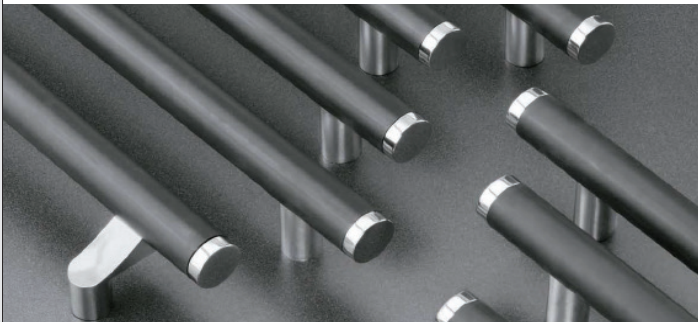

ROCKWOOD®
ASSA ABLOY

Architectural Door Furniture

ASSA ABLOY
Opening Solutions

Experience a safer
and more open world

ArborTek™ with Collars

Add contrasting metal collars to your ArborTek pull to create a distinctive, unique look.

MegaCurve™

Make your door a point of conversation. These long, precision-curved pulls, in standard or custom shapes, add enchantment and fascination to any entrance.

SoftTek™

Extend your grip with a full-length application of Santoprene™. These pulls provide the ultimate in durable, weather-resistant gripping surfaces.

AccenTek™

These pulls offer a modern, industrial look with exposed fasteners and rustic finishes.

PlanTek™

The options are endless. These cast pulls, with a contoured-back grip, are available in a range of sizes and stocks for a distinctive and alternative form.