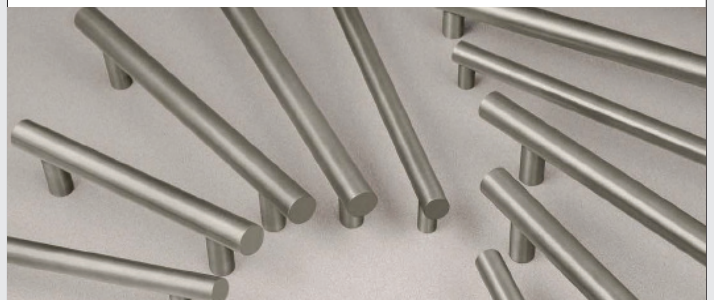

ROCKWOOD®
ASSA ABLOY

Architectural Door Furniture

ASSA ABLOY
Opening Solutions

Experience a safer
and more open world

ArborTek™ with Collars

Add contrasting metal collars to your ArborTek pull to create a distinctive, unique look.

MegaCurve™

Make your door a point of conversation. These long, precision-curved pulls, in standard or custom shapes, add enchantment and fascination to any entrance.

SoftTek™

Extend your grip with a full-length application of Santoprene™. These pulls provide the ultimate in durable, weather-resistant gripping surfaces.

AccenTek™

These pulls offer a modern, industrial look with exposed fasteners and rustic finishes.

PlanTek™

The options are endless. These cast pulls, with a contoured-back grip, are available in a range of sizes and stocks for a distinctive and alternative form.

MegaTek™

Effortless style in a simple design allow these pulls to offer a pleasing, functional, modern solution to any entry door.

ASSA ABLOY New Zealand Ltd.
PO Box 100407, North Shore
Auckland 0745

6 Armstrong Road, Albany,
Auckland 0632, New Zealand
Tel 09 448 9188