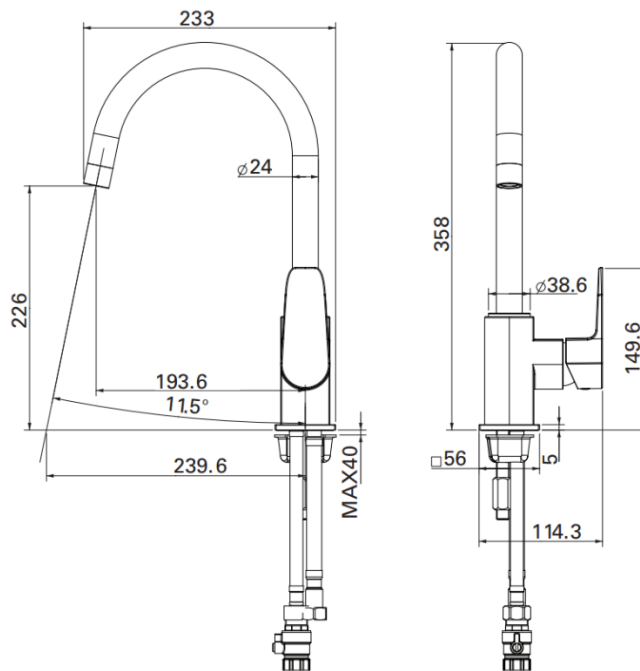

## Adesso Urban Sink Mixer 708723

Made from solid Brass brushed nickel finish, Spout reach 193.6mm, Suitable for all pressures-min 35Kpa  
Mains Pressure Wels Rating 5\* - 5.4 l/min, Low/Unequal Pressure Wels Rating 3\* - 8.2 l/min

## Adesso Urban Sink Mixer 707648

Made from solid Brass with a black finish, Spout reach 193.6mm, Suitable for all pressures-min 35Kpa  
Mains Pressure Wels Rating 5\* - 5.4 l/min, Low/Unequal Pressure Wels Rating 3\* - 8.2 l/min