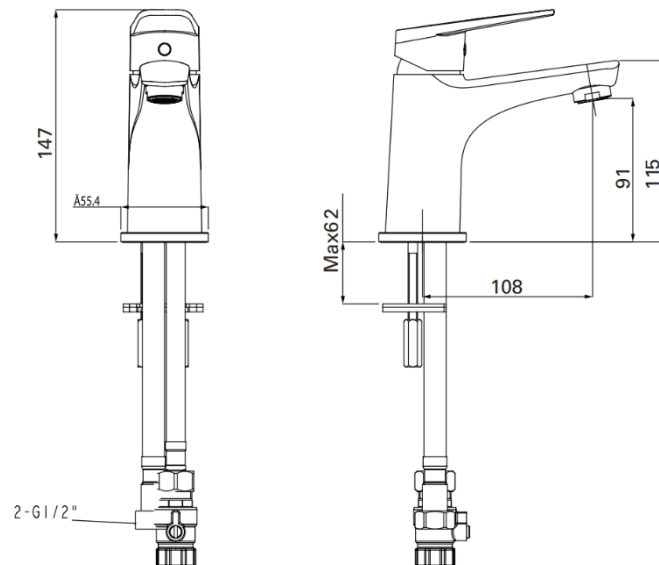

## Adesso Urban Basin Mixer 710111

Solid Brass construction with a brushed nickel finish, Spout reach 108mm, Suitable for all pressures-min 35Kpa  
Mains Pressure Wels Rating 5\* - 5.4 l/min, Low/Unequal Pressure Wels Rating 3\* - 8.2 l/min

## Adesso Urban Basin Mixer 707645

Made from solid Brass construction with a black finish, Spout reach 108mm, Suitable for all pressures-min 35Kpa  
Mains Pressure Wels Rating 5\* - 5.4 l/min, Low/Unequal Pressure Wels Rating 3\* - 8.2 l/min