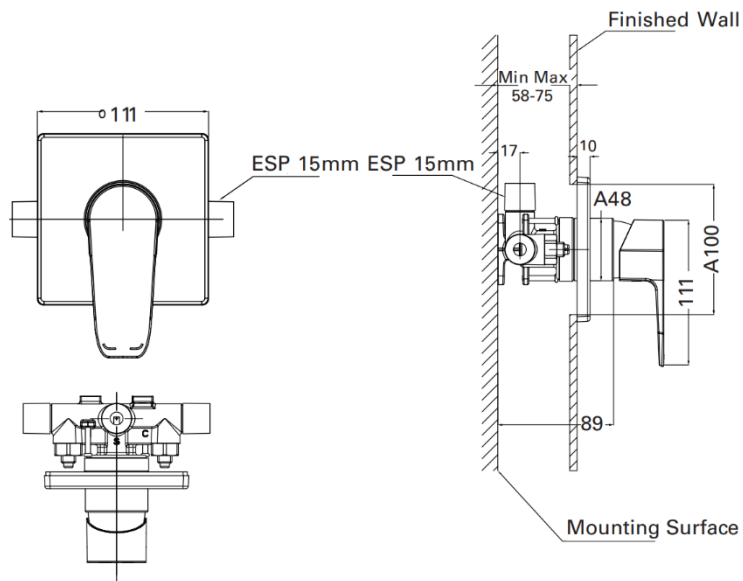

TAPWARE

Adesso Urban Shower Mixer 710125

Solid Brass construction with a brushed nickel finish, Square accented handle with hot & cold indicator on top
Square face plate, Suitable for all pressures-min 35Kpa