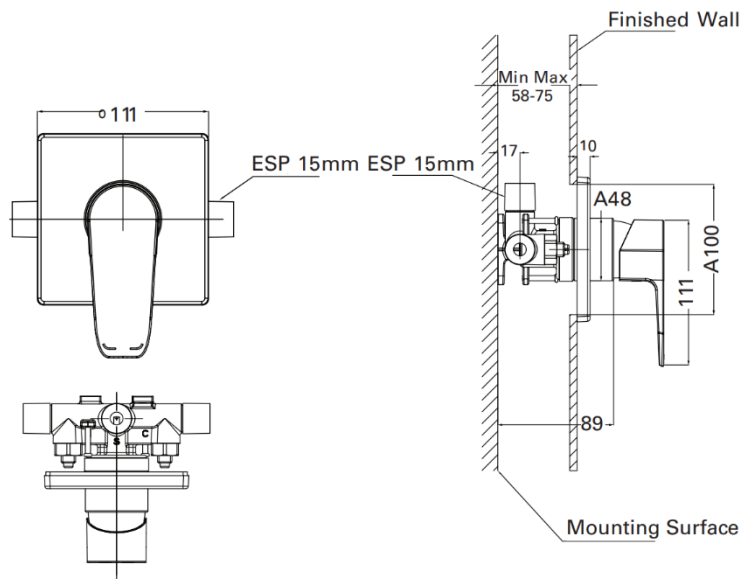

TAPWARE

Adesso Urban Shower Mixer 686623

Made from solid Brass construction with a chrome finish, Square accented handle with hot & cold indicator on top
Square face plate, Suitable for all pressures - min 35Kpa