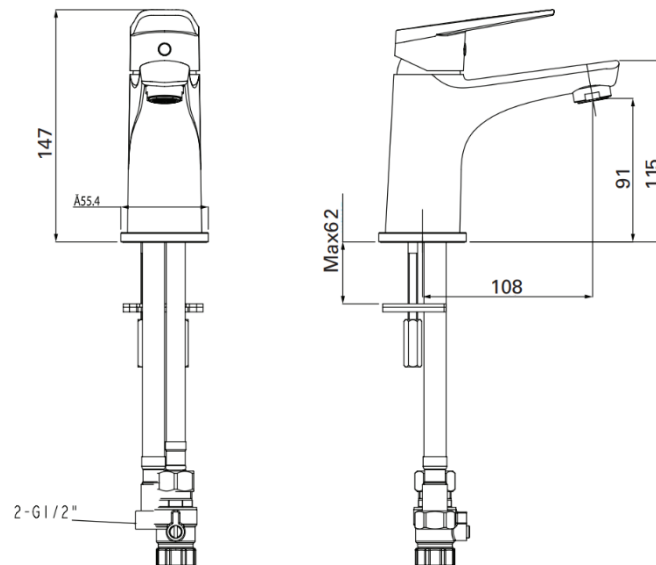

## Adesso Urban Basin Mixer 686622

Made from solid Brass construction with a chrome finish, Spout reach 108mm, Suitable for all pressures-min 35Kpa  
Mains Pressure Wels Rating 5\* - 5.4 l/min, Low/Unequal Pressure Wels Rating 3\* - 8.2 l/min

## Adesso Urban Basin Mixer 710111

Solid Brass construction with a brushed nickel finish, Spout reach 108mm, Suitable for all pressures-min 35Kpa  
Mains Pressure Wels Rating 5\* - 5.4 l/min, Low/Unequal Pressure Wels Rating 3\* - 8.2 l/min