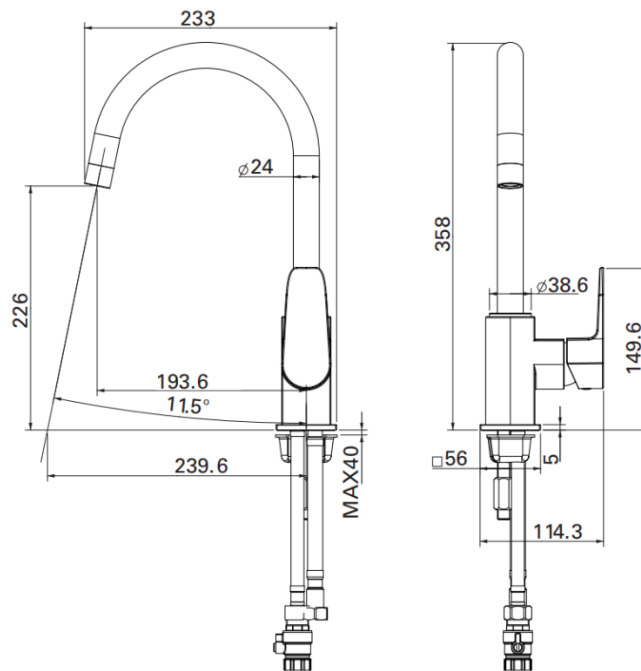

## Adesso Urban Sink Mixer

686624

Made from solid Brass with a chrome finish, Spout reach 193.6mm, Suitable for all pressures-min 35Kpa  
Mains Pressure Wels Rating 5\* - 5.4 l/min, Low/Unequal Pressure Wels Rating 3\* - 8.2 l/min