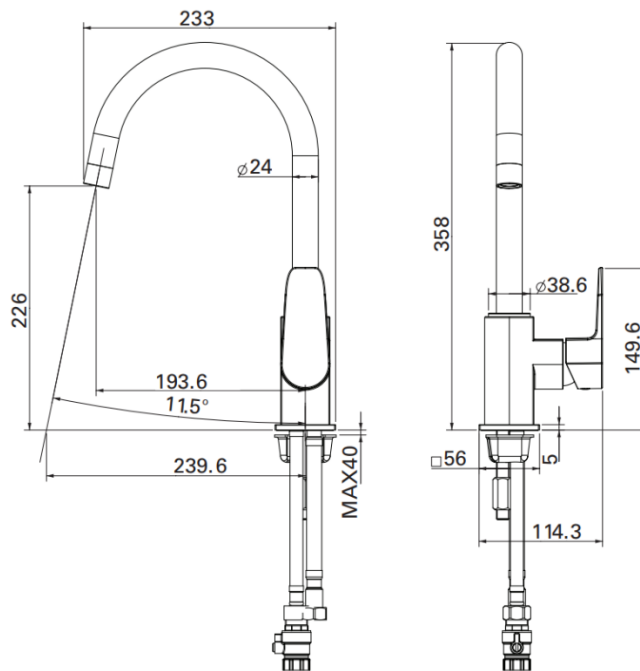

## Adesso Urban Sink Mixer

686624

Made from solid Brass with a chrome finish, Spout reach 193.6mm, Suitable for all pressures-min 35Kpa  
Mains Pressure Wels Rating 5\* - 5.4 l/min, Low/Unequal Pressure Wels Rating 3\* - 8.2 l/min

## Adesso Urban Sink Mixer 708723

Made from solid Brass brushed nickel finish, Spout reach 193.6mm, Suitable for all pressures-min 35Kpa  
Mains Pressure Wels Rating 5\* - 5.4 l/min, Low/Unequal Pressure Wels Rating 3\* - 8.2 l/min