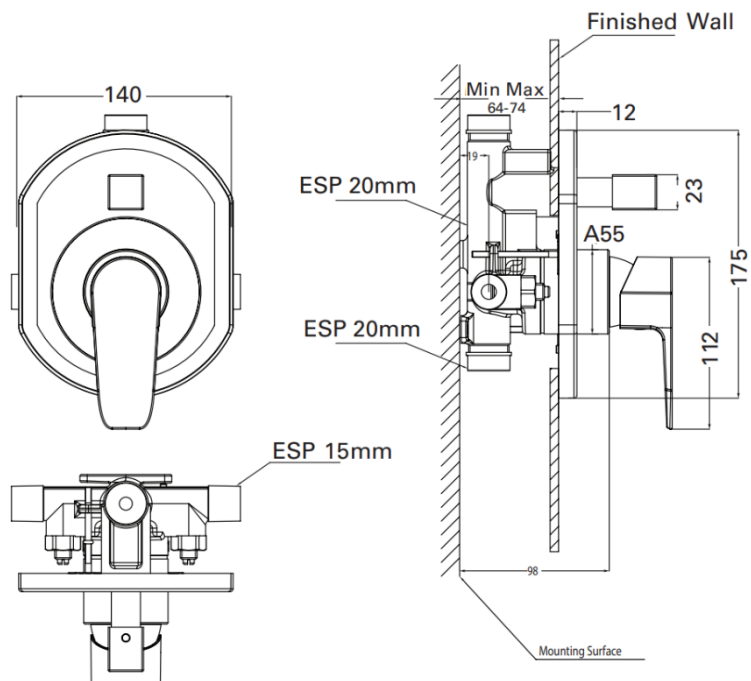

TAPWARE

Adesso Urban Shower Mixer Diverter

686625

Made from solid Brass construction with a chrome finish, Square accented handle with hot & cold indicator on top
Oval style face plate, Suitable for all pressures-min 35Kpa
Incorporates Intelligent Valve Technology for optimum showering performance, and fast bath fill

mico design