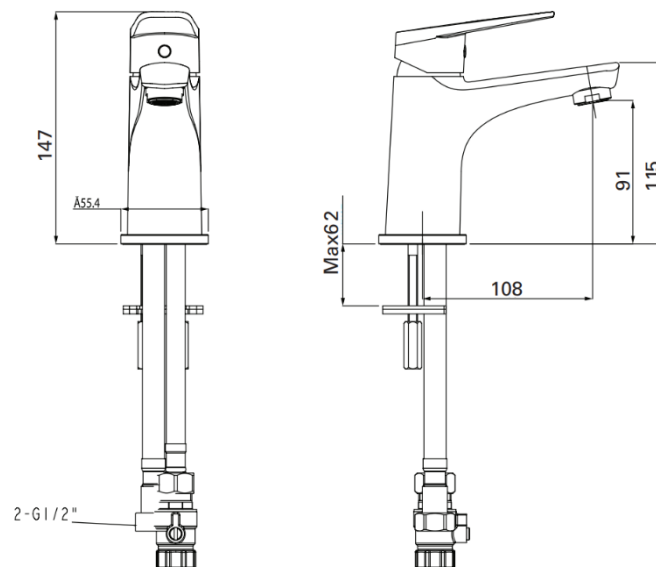

## Adesso Urban Basin Mixer 686622

Made from solid Brass construction with a chrome finish, Spout reach 108mm, Suitable for all pressures-min 35Kpa  
Mains Pressure Wels Rating 5\* - 5.4 l/min, Low/Unequal Pressure Wels Rating 3\* - 8.2 l/min