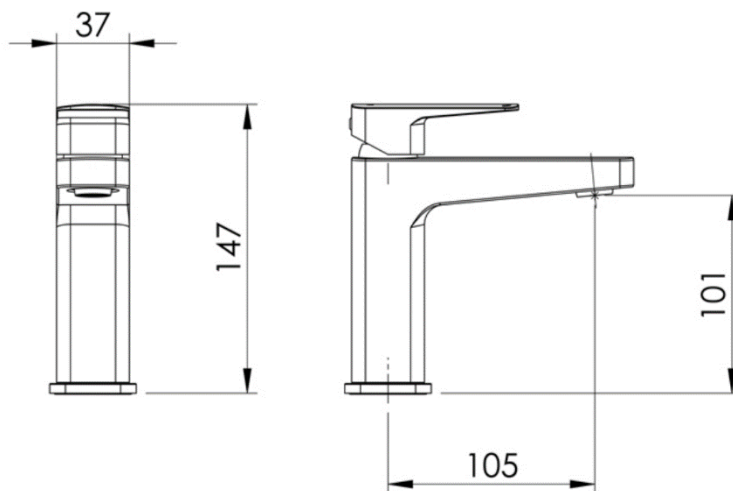

TAPWARE

Adesso Mila Mini Basin Mixer 711716

Made from solid DZR Brass with a chrome finish, Pivoting aerator, European made 25mm cartridge with anti-scald Flow limiter, Suitable for all pressures (min 35kPa and up to 1500kPa)
WELS LP 5 -Star Rated 5.0L, WELS MP 4 -Star Rated 7.0L

TAPWARE

Adesso Mila Basin Mixer Fixed 686610

Made from solid DZR Brass with a chrome finish, Pivoting aerator, European made 35mm cartridge with anti-scald, Flow limiter, Suitable for all pressures (min 35kPa and up to 1500kPa), Mains Pressure Wels Rating 4*

TAPWARE

Adesso Mila Bath Spout

686616

Made from solid DZR Brass and finished in chrome, 1/2" Female Easy Fit Adaptor spout for maximum flow
All pressures (min 35kPa and up to 1500kPa), 170mm spout reach

TAPWARE

Adesso Mila Shower Trade Mixer Fusion 706827

All Pressures shower mixer (up to 1500kPa), Includes venturi jet for unequal pressures (from 35kpa)
195mm Faceplate, Felton F5 cartridge with anti-scald and flow limiter, Designed and assembled in NZ