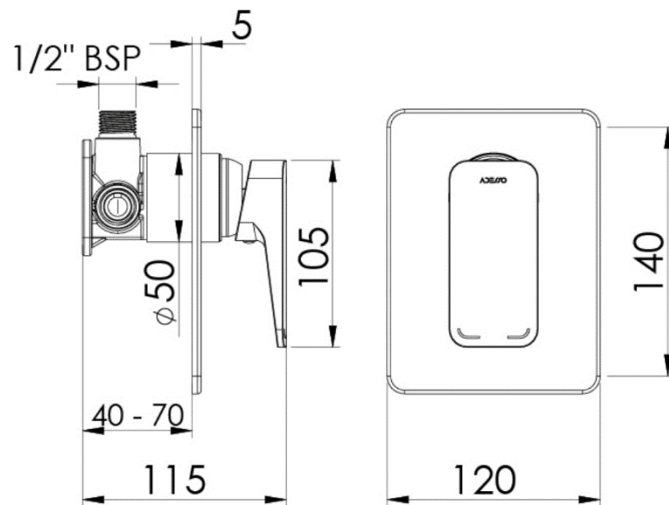

TAPWARE

Adesso Mila Shower Mixer Mains Pressures 707314

Made from solid DZR Brass and finished in chrome, NZ designed mixing valve with anti-scald
Flow limiter control, Mains pressures