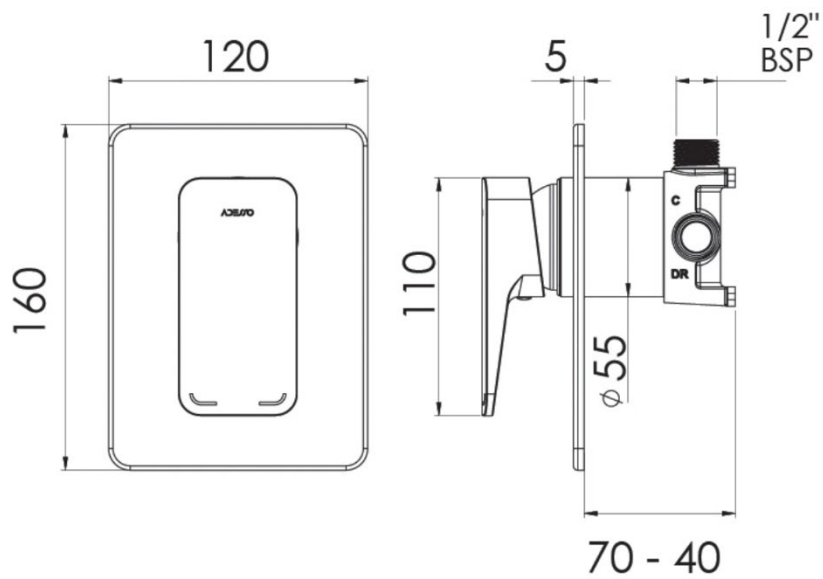

TAPWARE

Adesso Mila Bath Spout

686616

Made from solid DZR Brass and finished in chrome, 1/2" Female Easy Fit Adaptor spout for maximum flow
All pressures (min 35kPa and up to 1500kPa), 170mm spout reach

TAPWARE

686613

Made from solid DZR Brass with a chrome finish, NZ designed mixing valve with anti-scald, Flow limiter control
All pressures (min 35kPa and up to 1500kPa)

TAPWARE

Adesso Mila Shower Mixer Fusion Plus 706461

Made from solid DZR Brass and finished in chrome, NZ designed mixing valve with anti-scald, Flow limiter control
All pressures (min 35kPa and up to 1500kPa)

TAPWARE

Adesso Mila Shower Mixer Diverter - Versadisc