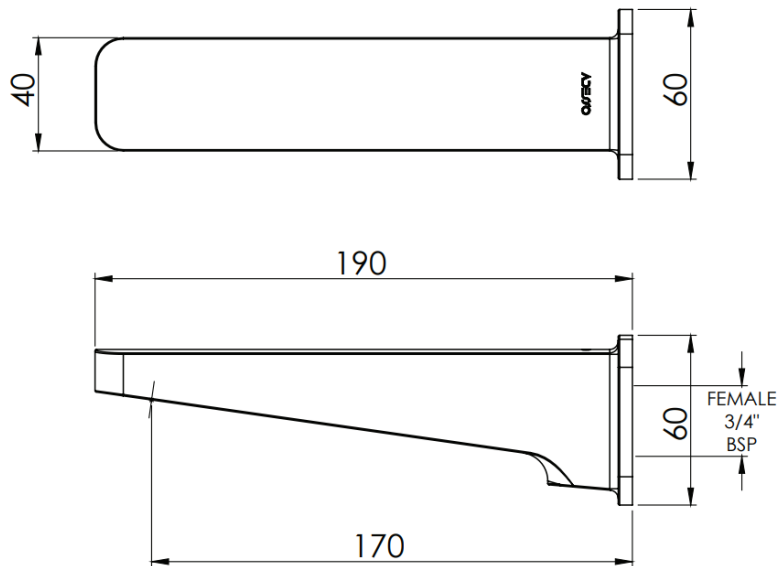

TAPWARE

Adesso Mila Basin Mixer Fixed 686610

Made from solid DZR Brass with a chrome finish, Pivoting aerator, European made 35mm cartridge with anti-scald, Flow limiter, Suitable for all pressures (min 35kPa and up to 1500kPa), Mains Pressure Wels Rating 4*

TAPWARE

Adesso Mila Bath Spout

686616

Made from solid DZR Brass and finished in chrome, 1/2" Female Easy Fit Adaptor spout for maximum flow
All pressures (min 35kPa and up to 1500kPa), 170mm spout reach

TAPWARE

Adesso Mila Shower Trade Mixer Fusion 706827

All Pressures shower mixer (up to 1500kPa), Includes venturi jet for unequal pressures (from 35kpa)
195mm Faceplate, Felton F5 cartridge with anti-scald and flow limiter, Designed and assembled in NZ