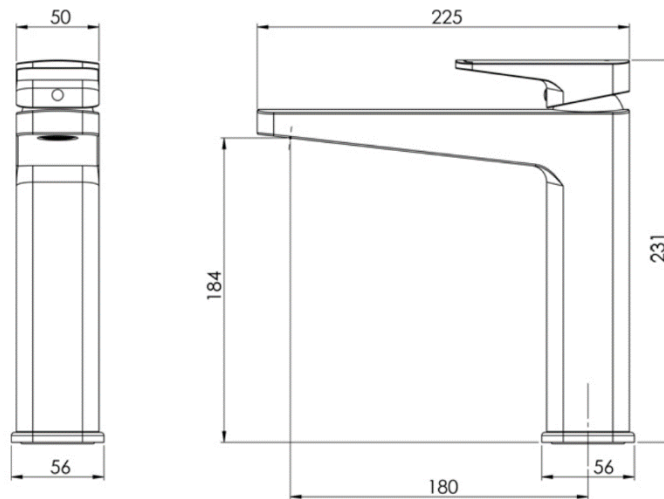

TAPWARE

Adesso Mila Sink Mixer 711717

Made from solid DZR Brass with a chrome finish, European made 25mm cartridge with anti-scald Flow limiter, Suitable for all pressures (min 35kPa and up to 1500kPa), Pivoting aerator and 360° swivel base
WELS LP 4 -Star Rated 7.5L, WELS MP 4 -Star Rated 7.0L