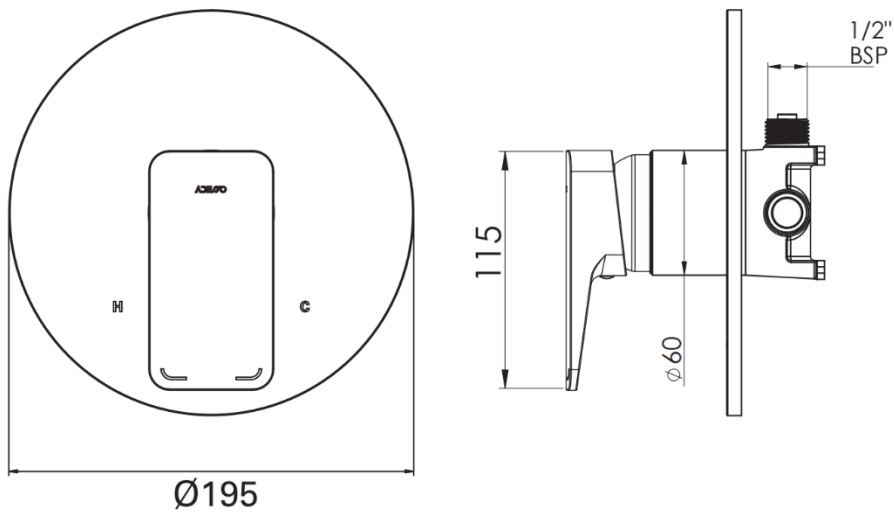

TAPWARE

Adesso Mila Basin Mixer Fixed 686610

Made from solid DZR Brass with a chrome finish, Pivoting aerator, European made 35mm cartridge with anti-scald, Flow limiter, Suitable for all pressures (min 35kPa and up to 1500kPa), Mains Pressure Wels Rating 4*

TAPWARE

Adesso Mila Bath Spout

686616

Made from solid DZR Brass and finished in chrome, 1/2" Female Easy Fit Adaptor spout for maximum flow
All pressures (min 35kPa and up to 1500kPa), 170mm spout reach

TAPWARE

Adesso Mila Shower Trade Mixer Fusion 706827

All Pressures shower mixer (up to 1500kPa), Includes venturi jet for unequal pressures (from 35kpa)
195mm Faceplate, Felton F5 cartridge with anti-scald and flow limiter, Designed and assembled in NZ