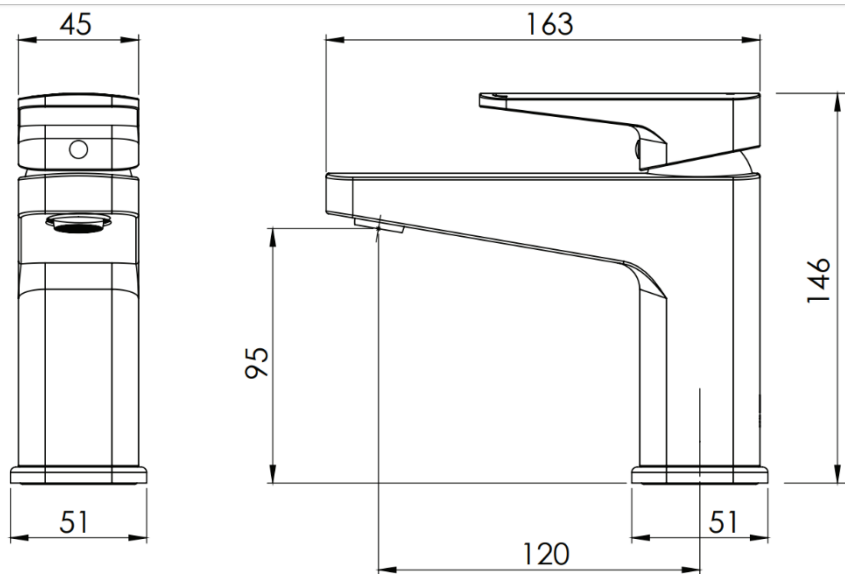

TAPWARE

Adesso Mila Mini Basin Mixer 711716

Made from solid DZR Brass with a chrome finish, Pivoting aerator, European made 25mm cartridge with anti-scald Flow limiter, Suitable for all pressures (min 35kPa and up to 1500kPa)
WELS LP 5 -Star Rated 5.0L, WELS MP 4 -Star Rated 7.0L

TAPWARE

Adesso Mila Basin Mixer Fixed 686610

Made from solid DZR Brass with a chrome finish, Pivoting aerator, European made 35mm cartridge with anti-scald, Flow limiter, Suitable for all pressures (min 35kPa and up to 1500kPa), Mains Pressure Wels Rating 4*

TAPWARE

Adesso Mila Bath Spout

686616

Made from solid DZR Brass and finished in chrome, 1/2" Female Easy Fit Adaptor spout for maximum flow
All pressures (min 35kPa and up to 1500kPa), 170mm spout reach

TAPWARE

Adesso Mila Shower Trade Mixer Fusion 706827

All Pressures shower mixer (up to 1500kPa), Includes venturi jet for unequal pressures (from 35kpa)
195mm Faceplate, Felton F5 cartridge with anti-scald and flow limiter, Designed and assembled in NZ