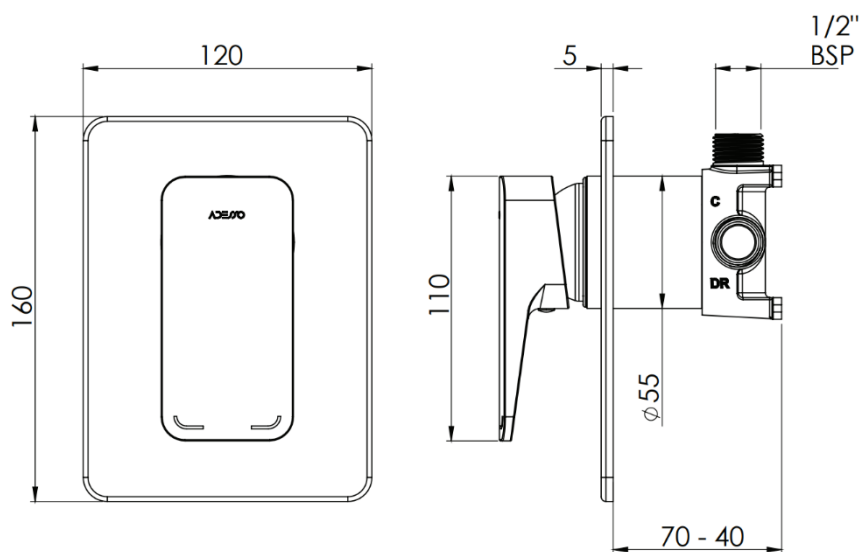

TAPWARE

Adesso Mila Shower Mixer Fusion

686613

Made from solid DZR Brass with a chrome finish, NZ designed mixing valve with anti-scald, Flow limiter control
All pressures (min 35kPa and up to 1500kPa)