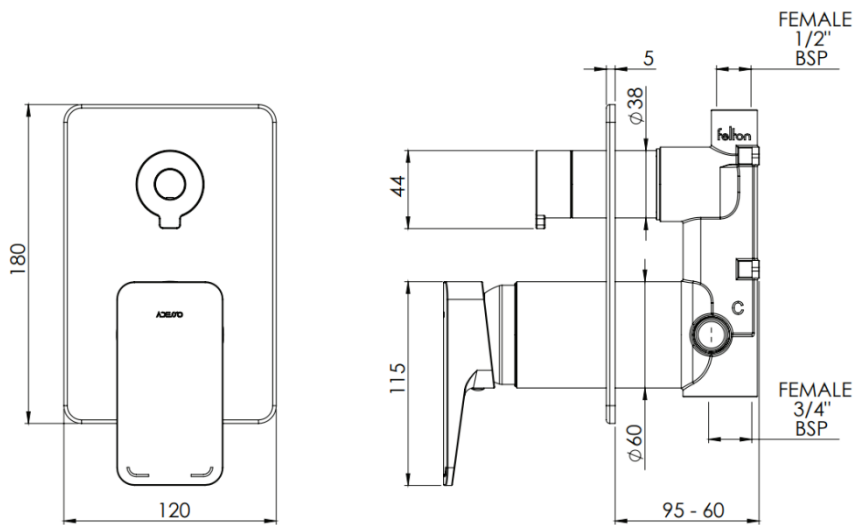

Made from solid DZR Brass and finished in chrome, NZ designed mixing valve with anti-scald, Flow limiter control
All pressures (min 35kPa and up to 1500kPa)

TAPWARE

Adesso Mila Shower Mixer Diverter - Versadisc

686615

Made from solid DZR Brass with a chrome finish, NZ designed mixing valve with anti-scald, Flow limiter control
European diverter headwork, All pressures (min 35kPa and up to 1500kPa)

TAPWARE

Adesso Mila Sink Mixer 711717