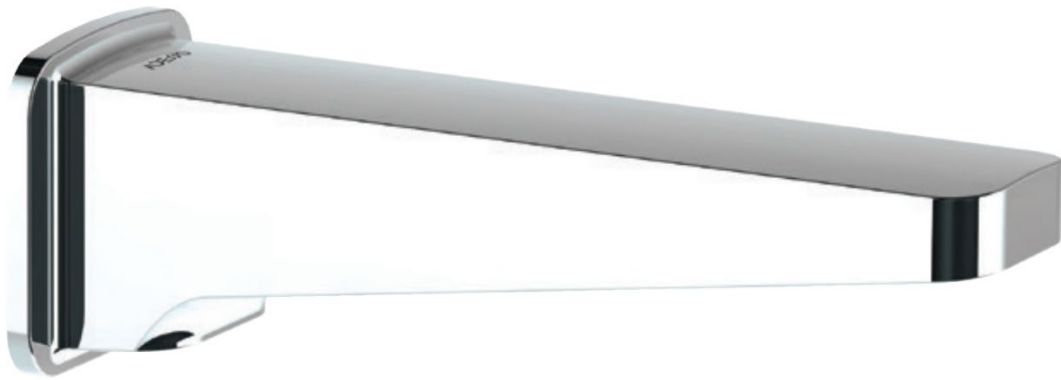

TAPWARE

Adesso Mila Mini Basin Mixer 711716

Made from solid DZR Brass with a chrome finish, Pivoting aerator, European made 25mm cartridge with anti-scald Flow limiter, Suitable for all pressures (min 35kPa and up to 1500kPa)
WELS LP 5 -Star Rated 5.0L, WELS MP 4 -Star Rated 7.0L

TAPWARE

Adesso Mila Basin Mixer Fixed 686610

Made from solid DZR Brass with a chrome finish, Pivoting aerator, European made 35mm cartridge with anti-scald, Flow limiter, Suitable for all pressures (min 35kPa and up to 1500kPa), Mains Pressure Wels Rating 4*

TAPWARE

Adesso Mila Bath Spout

686616

Made from solid DZR Brass and finished in chrome, 1/2" Female Easy Fit Adaptor spout for maximum flow
All pressures (min 35kPa and up to 1500kPa), 170mm spout reach

TAPWARE

Adesso Mila Shower Trade Mixer Fusion 706827

All Pressures shower mixer (up to 1500kPa), Includes venturi jet for unequal pressures (from 35kpa)
195mm Faceplate, Felton F5 cartridge with anti-scald and flow limiter, Designed and assembled in NZ