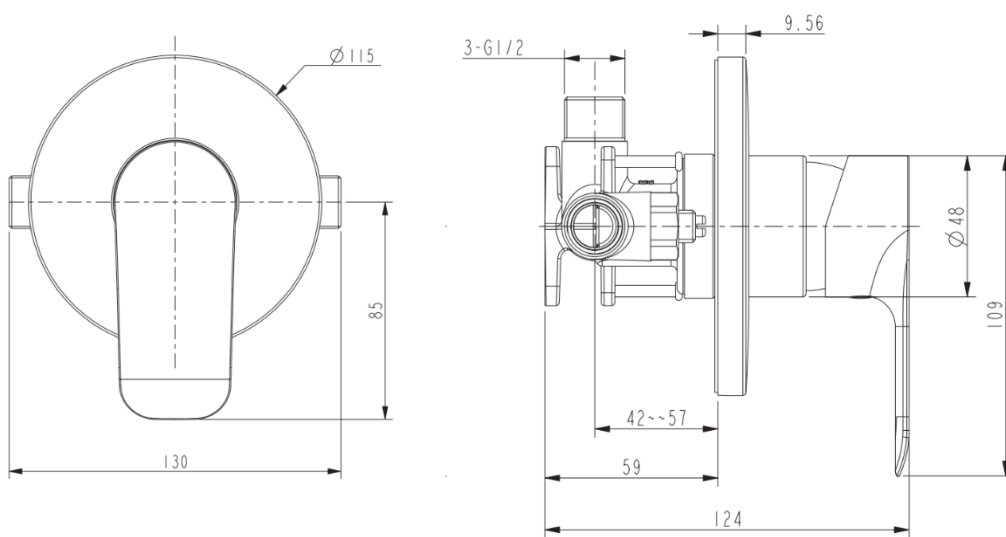

# TAPWARE

Adesso Form Diverter Shower Mixer  
719134  
Chrome Finish, Mains Pressure