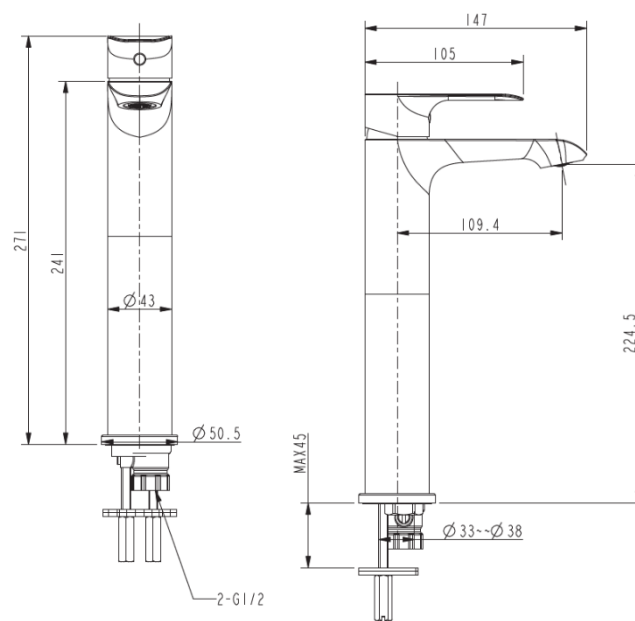

TAPWARE

Adesso Form Vessel Mixer 719131

Gun Metal Finish, All Pressure, 5-star Mains Pressure, 5-star Unequal Pressure