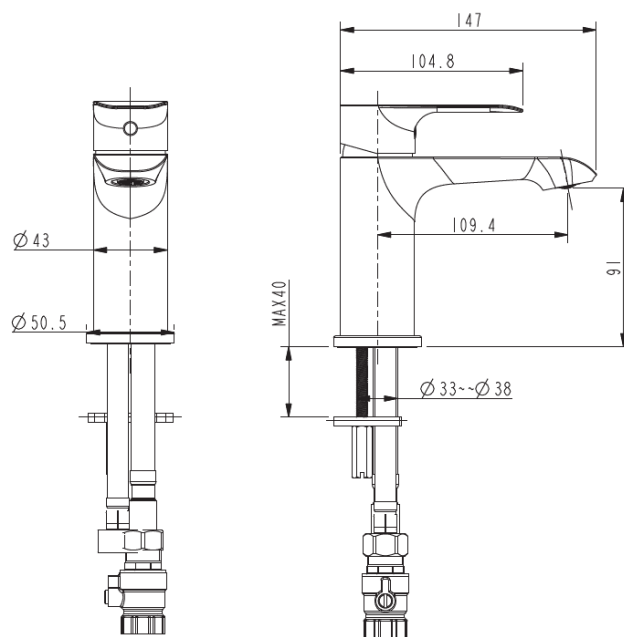

TAPWARE

Adesso Form Basin Mixer 719130

Chrome Finish, All Pressure, 5-star Mains Pressure, 5-star Unequal Pressure