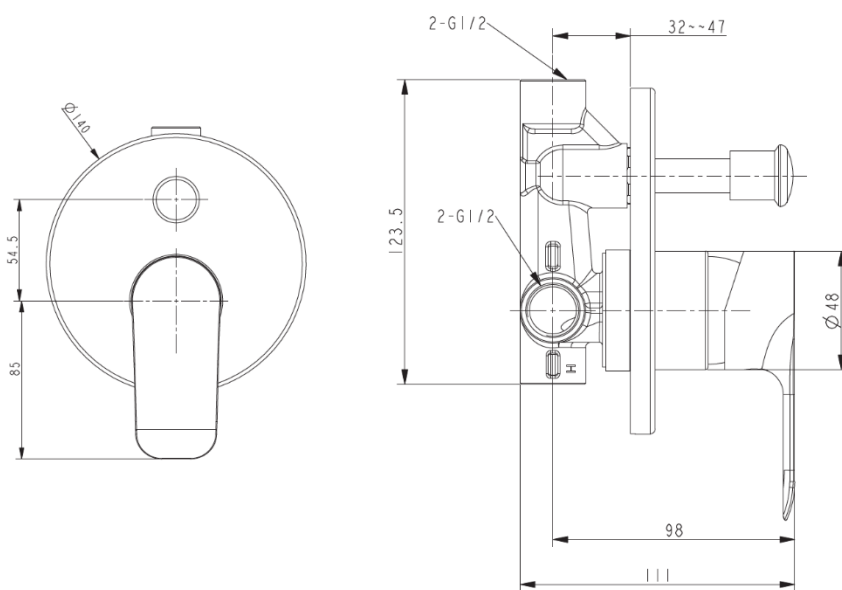

# TAPWARE

Adesso Form Diverter Shower Mixer  
719134  
Chrome Finish, Mains Pressure