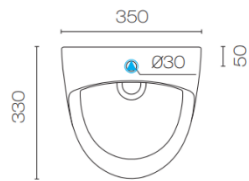

## Adesso Urinal Rear/Top Inlet

Rear Inlet - 726218

Top Inlet - 726219

Includes fixings and inlet connection, Features integrated trap, 5 Star WELS water rating (1 litre flush)  
Rear Inlet urinal requires concealed urinal flush valve, Top Inlet urinal requires top inlet flush valve

▲ Water Entry (Top Inlet)

▲ Water Entry (Rear Inlet)  
■ Waste