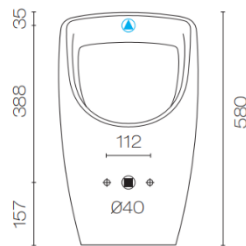

## Adesso Urinal Rear/Top Inlet

Rear Inlet - 726218

Top Inlet - 726219

Includes fixings and inlet connection, Features integrated trap, 5 Star WELS water rating (1 litre flush)  
Rear Inlet urinal requires concealed urinal flush valve, Top Inlet urinal requires top inlet flush valve

▲ Water Entry (Top Inlet)

▲ Water Entry (Rear Inlet)  
■ Waste