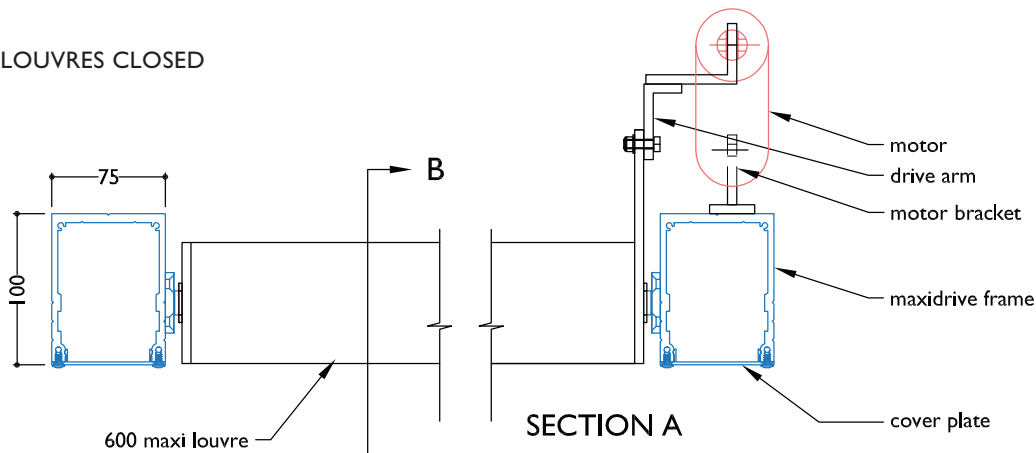

TYPICAL DETAIL : MAXI-DRIVE MOTORISED 600MM MAXI LOUVRE VERTICAL PANEL

SECTION - LOUVRES CLOSED

SECTION B - LOUVRES CLOSED

SECTION - MAXI-DRIVE MOTORISED 600MM MAXI LOUVRE

SECTION B - LOUVRES OPEN