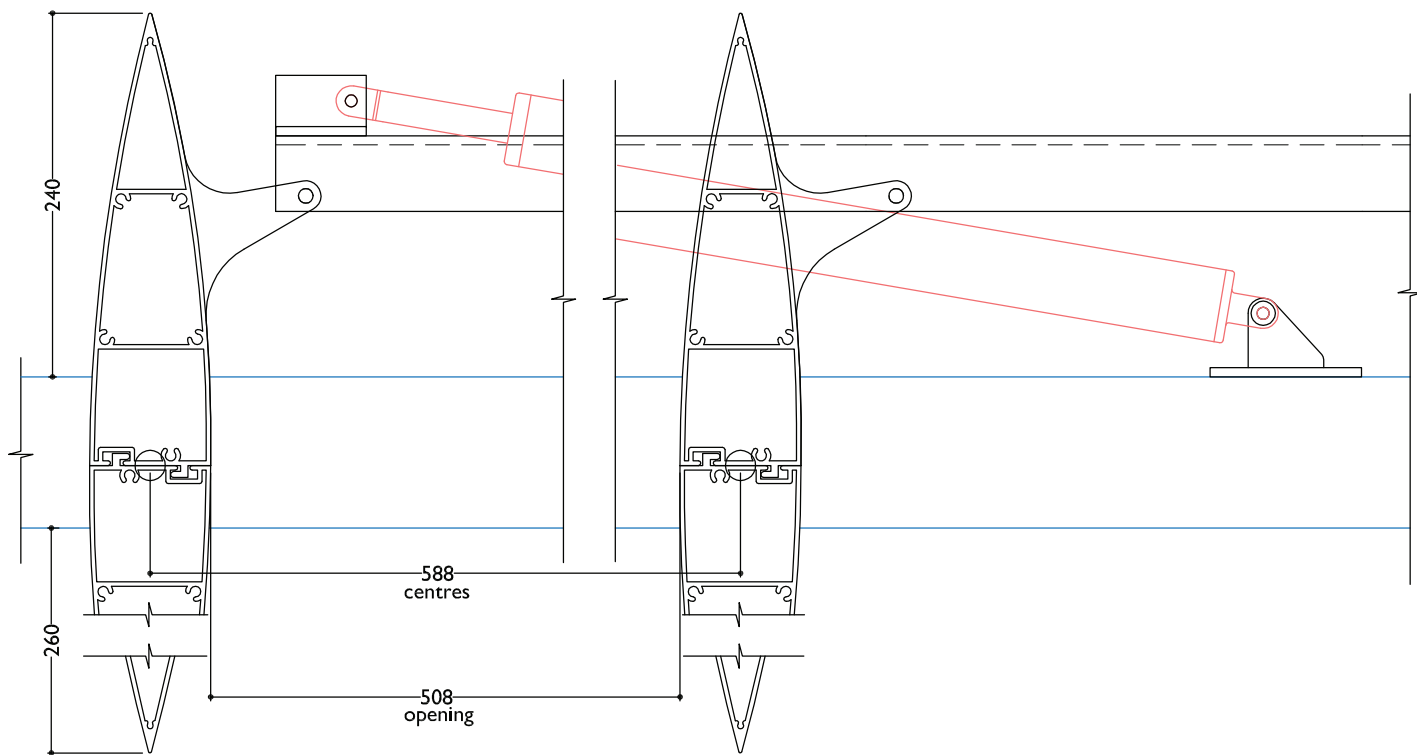

TYPICAL DETAIL : MAXI-DRIVE MOTORISED 600MM MAXI LOUVRE VERTICAL PANEL

SECTION - LOUVRES CLOSED

SECTION B - LOUVRES CLOSED

SECTION - MAXI-DRIVE MOTORISED 600MM MAXI LOUVRE

SECTION B - LOUVRES OPEN