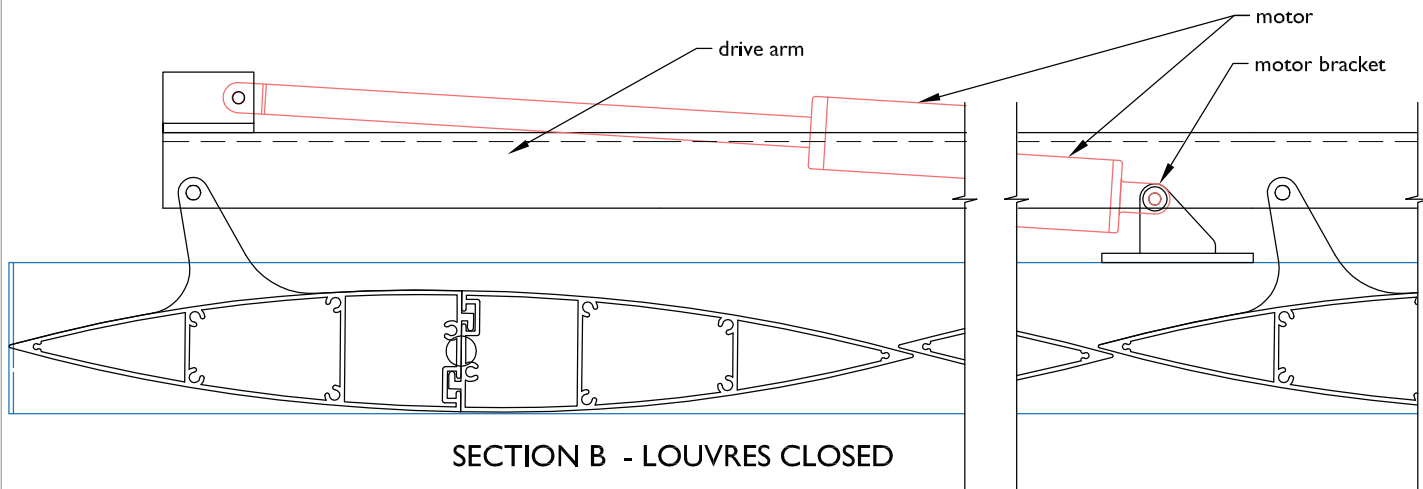

TYPICAL DETAIL : MAXI-DRIVE MOTORISED 600MM MAXI LOUVRE VERTICAL PANEL

SECTION - LOUVRES CLOSED

SECTION B - LOUVRES CLOSED

SECTION - MAXI-DRIVE MOTORISED 600MM MAXI LOUVRE

SECTION B - LOUVRES OPEN