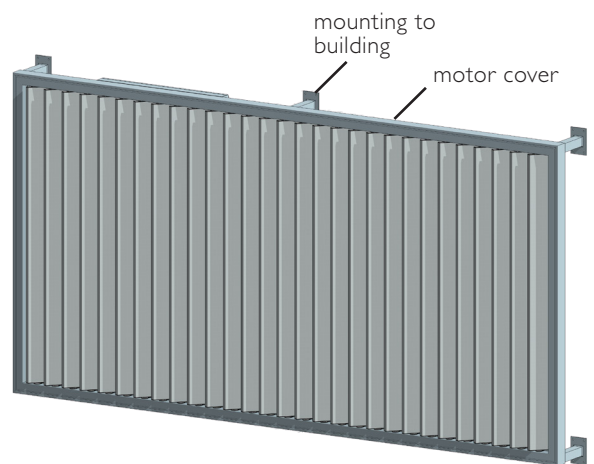

TECHNICAL DETAILS | 125MM WEATHERBOARD PANEL

TYPICAL DETAIL 3D MODELS | 125MM WEATHERBOARD - SPIRAL PIVOT HAND OPERABLE SCREEN

Hand operable 125mm weatherboard screen.

Refer I 35 Hi-Span (NZ) pages 8:42 - 8:43.
Refer I 65 Hi-Span (AUS) pages 8:44 - 8:45 for compliant balustrade louvres.

TYPICAL DETAIL 3D MODELS | 125MM WEATHERBOARD SPIRAL PIVOT MOTORISED LOUVRES

Super Elam Street structural frame with sub-frame vertical panel, horizontal blades.

Elam Street - vertical panel, vertical blades.