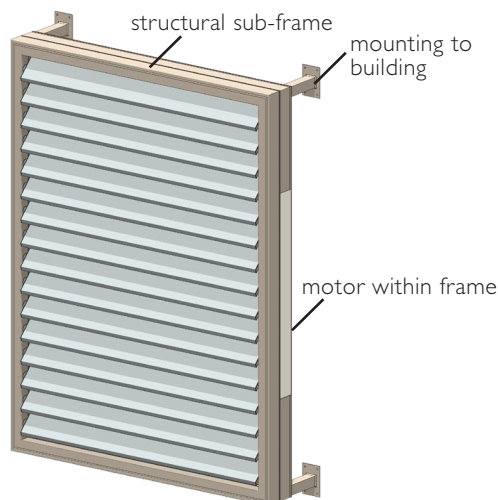

TECHNICAL DETAILS | 125MM WEATHERBOARD PANEL

TYPICAL DETAIL 3D MODELS | 125MM WEATHERBOARD - SPIRAL PIVOT HAND OPERABLE SCREEN

Hand operable 125mm weatherboard screen.

Refer I 35 Hi-Span (NZ) pages 8:42 - 8:43.
Refer I 65 Hi-Span (AUS) pages 8:44 - 8:45 for compliant balustrade louvres.

TYPICAL DETAIL 3D MODELS | 125MM WEATHERBOARD SPIRAL PIVOT MOTORISED LOUVRES

Super Elam Street structural frame with sub-frame vertical panel, horizontal blades.

Elam Street - vertical panel, vertical blades.