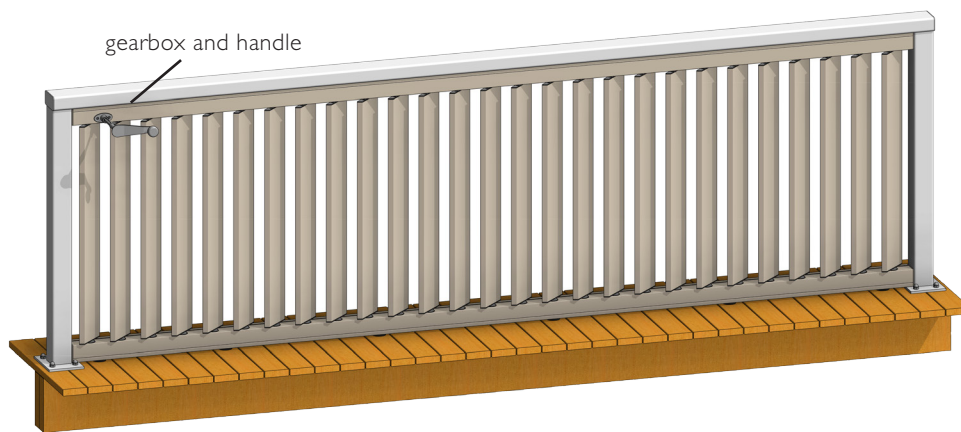

TECHNICAL DETAILS | 125MM WEATHERBOARD PANEL

TYPICAL DETAIL 3D MODELS | 125MM WEATHERBOARD - SPIRAL PIVOT HAND OPERABLE SCREEN

Hand operable 125mm weatherboard screen.

Refer I 35 Hi-Span (NZ) pages 8:42 - 8:43.
Refer I 65 Hi-Span (AUS) pages 8:44 - 8:45 for compliant balustrade louvres.

TYPICAL DETAIL 3D MODELS | 125MM WEATHERBOARD SPIRAL PIVOT MOTORISED LOUVRES

Super Elam Street structural frame with sub-frame vertical panel, horizontal blades.

Elam Street - vertical panel, vertical blades.