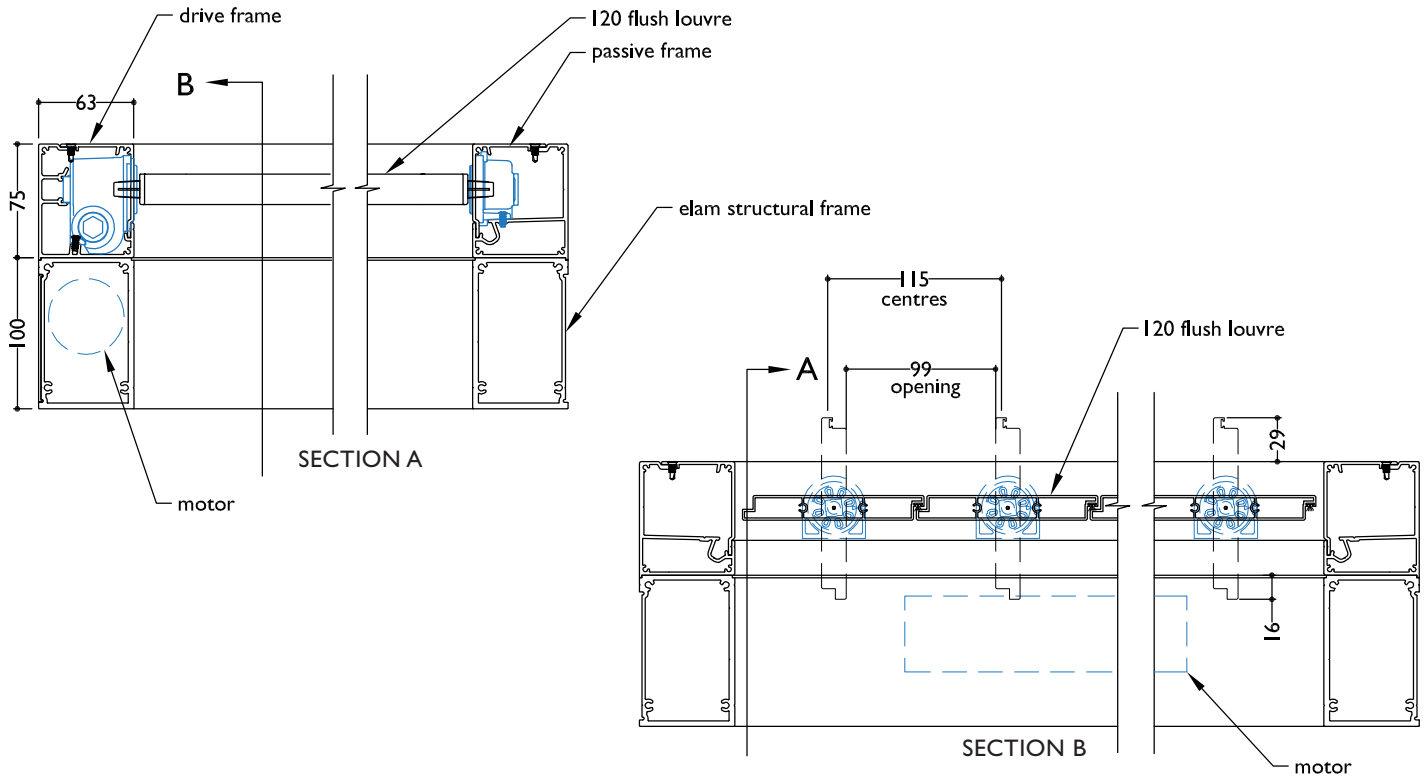

**TYPICAL DETAIL : 120MM SPIRAL PIVOT FLUSH PANEL**

**SECTION - MOTORISED 120 FLUSH LOUVRE SPIRAL PIVOT ON SUPER ELAM STRUCTURAL FRAME**

**SECTION - MANUALLY OPERABLE 120 FLUSH LOUVRE SPIRAL PIVOT**