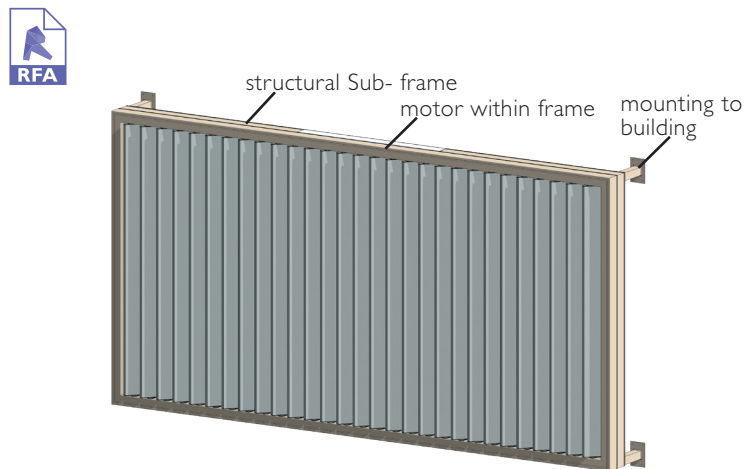

TECHNICAL DETAILS 120MM FLUSH PANEL SPIRAL PIVOT

TYPICAL DETAIL 3D MODELS 120MM FLUSH PANEL SPIRAL PIVOT HAND OPERABLE

Hand operable 125mm weatherboard balustrade.

TYPICAL DETAIL 3D MODELS 120MM FLUSH PANEL SPIRAL PIVOT HAND OPERABLE

Super Elam Street Frame with sub-frame - vertical panel, vertical blades.

Elam Street vertical panel, horizontal blades.