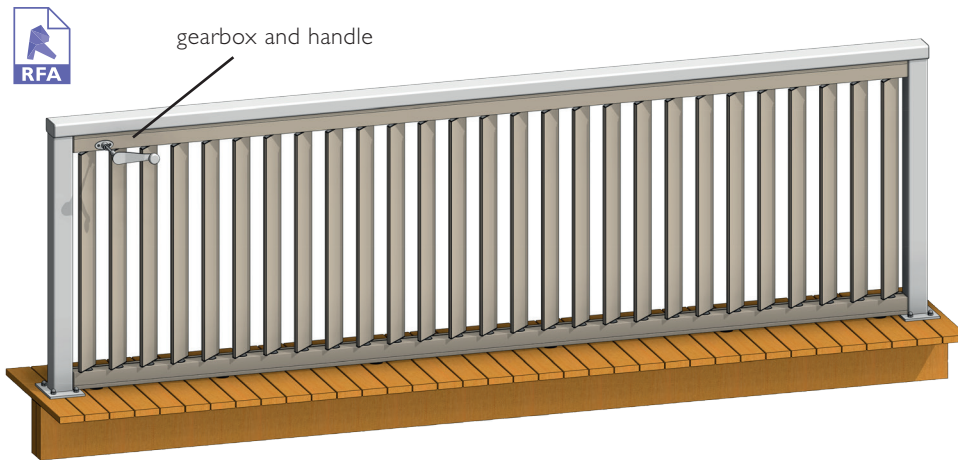

TECHNICAL DETAILS 120MM FLUSH PANEL SPIRAL PIVOT

TYPICAL DETAIL 3D MODELS 120MM FLUSH PANEL SPIRAL PIVOT HAND OPERABLE

Hand operable 125mm weatherboard balustrade.

TYPICAL DETAIL 3D MODELS 120MM FLUSH PANEL SPIRAL PIVOT HAND OPERABLE

Super Elam Street Frame with sub-frame - vertical panel, vertical blades.

Elam Street vertical panel, horizontal blades.