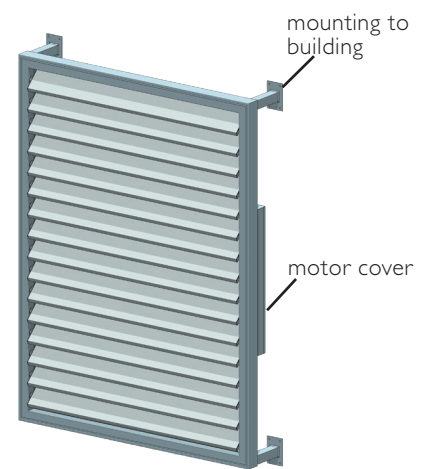

TECHNICAL DETAILS 120MM FLUSH PANEL SPIRAL PIVOT

TYPICAL DETAIL 3D MODELS 120MM FLUSH PANEL SPIRAL PIVOT HAND OPERABLE

Hand operable 125mm weatherboard balustrade.

TYPICAL DETAIL 3D MODELS 120MM FLUSH PANEL SPIRAL PIVOT HAND OPERABLE

Super Elam Street Frame with sub-frame - vertical panel, vertical blades.

Elam Street vertical panel, horizontal blades.