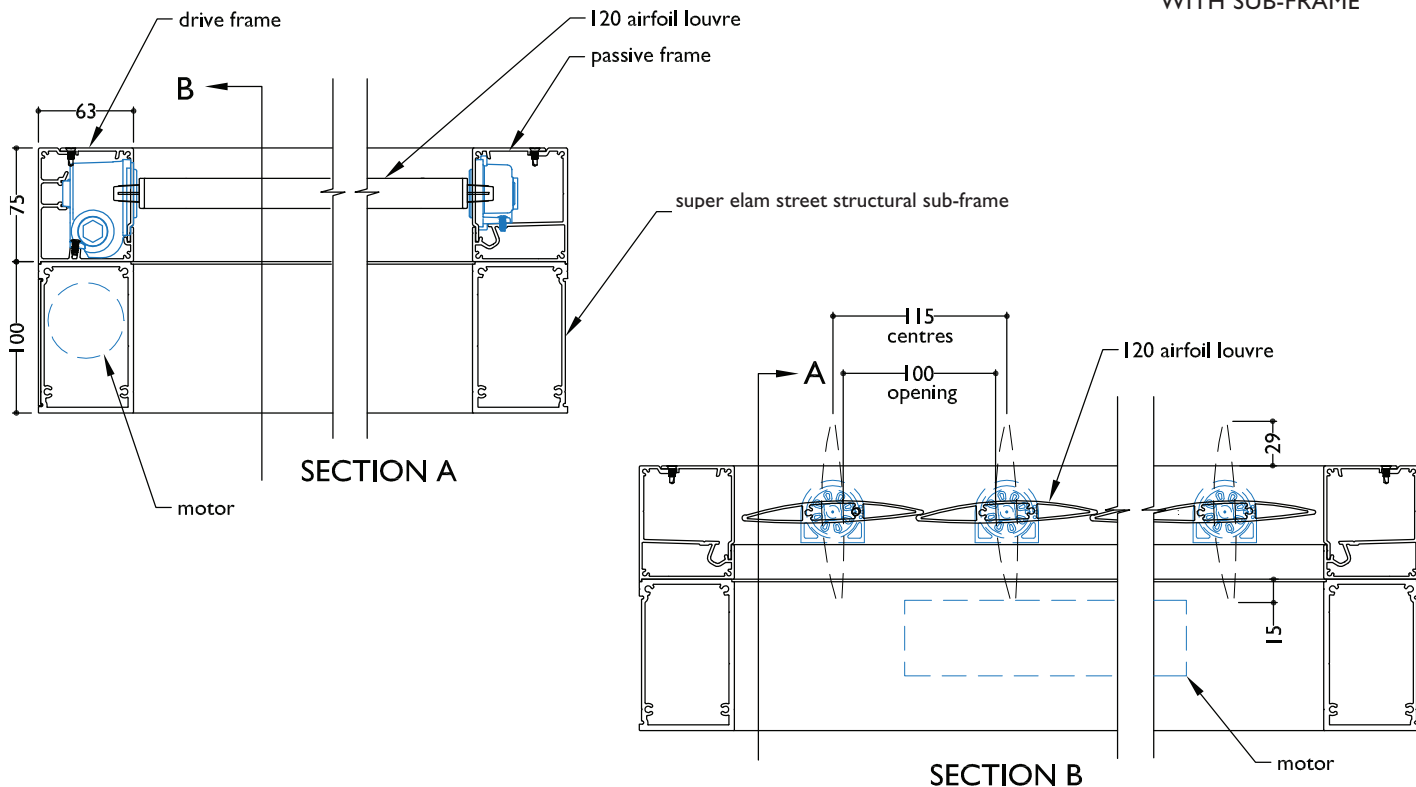

TYPICAL DETAIL : 120MM AIRFOIL LOUVRE SPIRAL PIVOT

SECTION - MOTORISED 120MM AIRFOIL LOUVRE SPIRAL PIVOT ON SUPER ELAM STREET STRUCTURAL FRAME WITH SUB-FRAME

TYPICAL DETAIL : ELAM STREET STRUCTURAL FRAME HAND OPERABLE SPIRAL PIVOT 120MM AIRFOIL LOUVRE