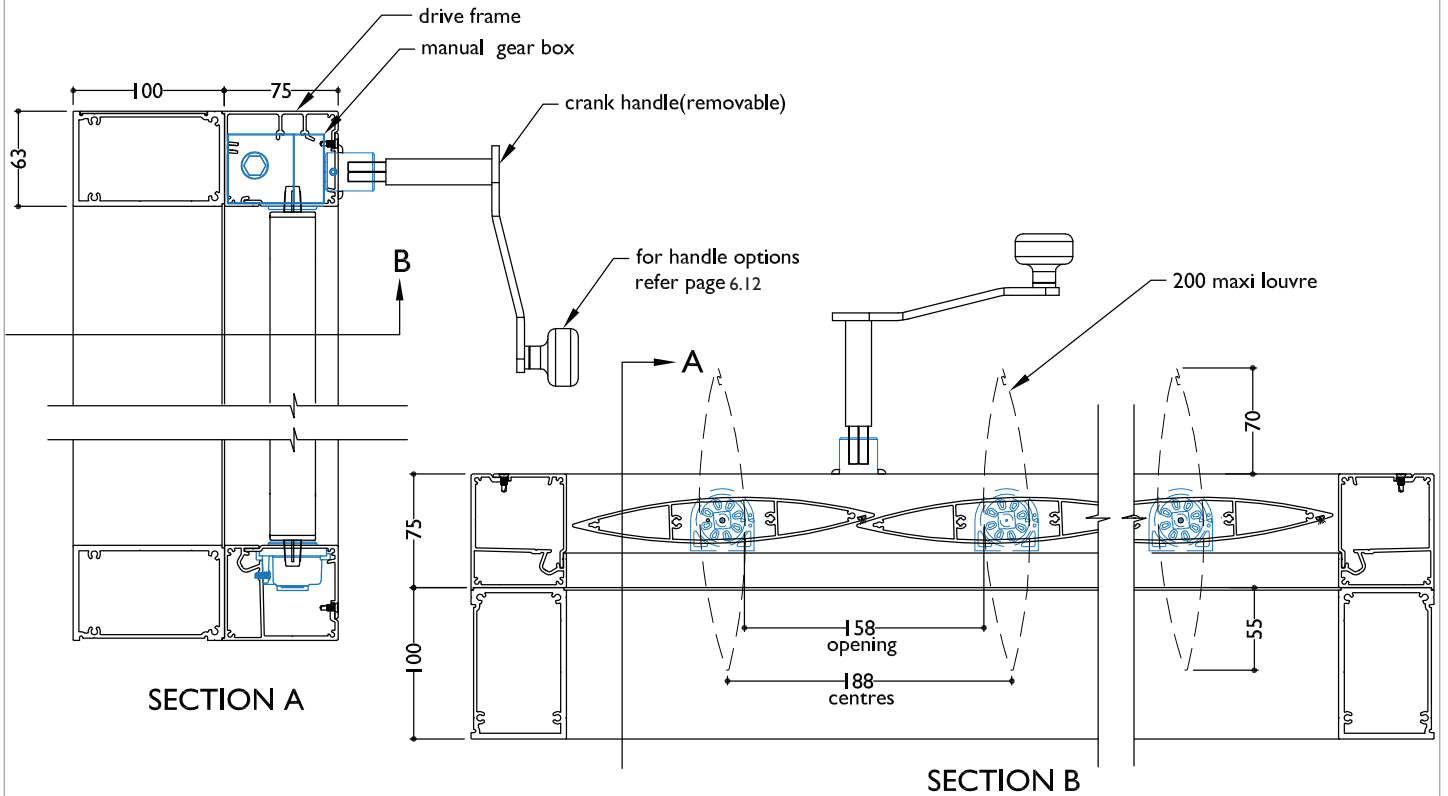

TYPICAL DETAIL : HAND OPERABLE 200MM SPIRAL PIVOT AIRFOIL LOUVRE

SECTION - MANUALLY OPERABLE 200 MAXI LOUVRE SPIRAL PIVOT ON SUPER ELAM STREET STRUCTURAL FRAME

SECTION - MANUALLY OPERABLE 200 MAXI LOUVRE SPIRAL PIVOT