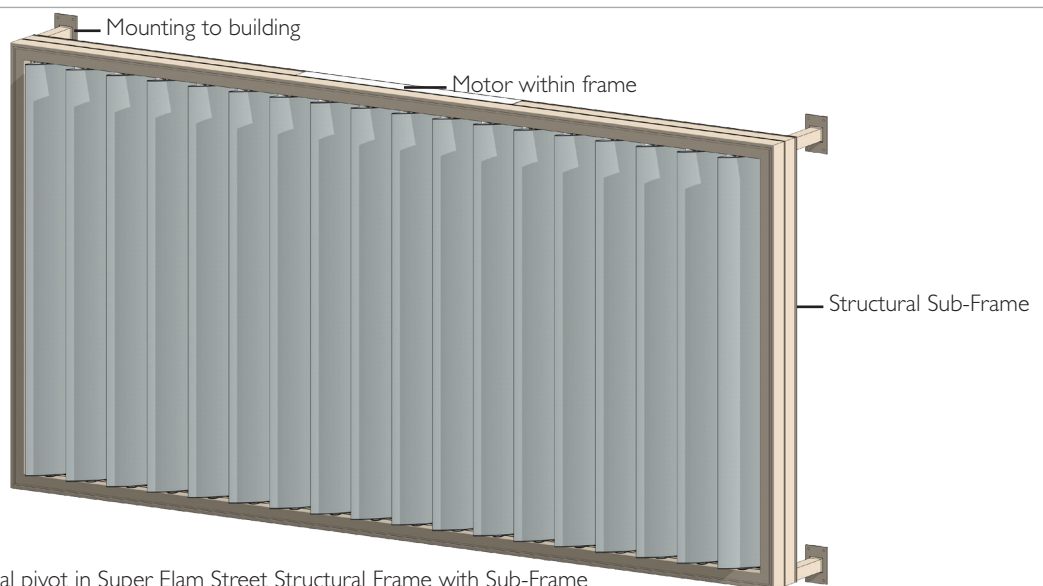

TYPICAL DETAIL 3D MODELS 200MM MAXI LOUVRES SPIRAL PIVOT MOTORISED + HAND OPERABLE

Super Elam Street Structural Frame with Sub-Frame
Vertical panel - Motorised horizontal blades

Elam Street Structural Frame
Vertical panel - Hand operable horizontal blades

TYPICAL DETAIL 3D MODEL 200MM MAXI LOUVRE SPIRAL PIVOT MOTORISED

200mm Maxi Louvre Spiral pivot in Super Elam Street Structural Frame with Sub-Frame
Vertical panel - Motorised vertical blades