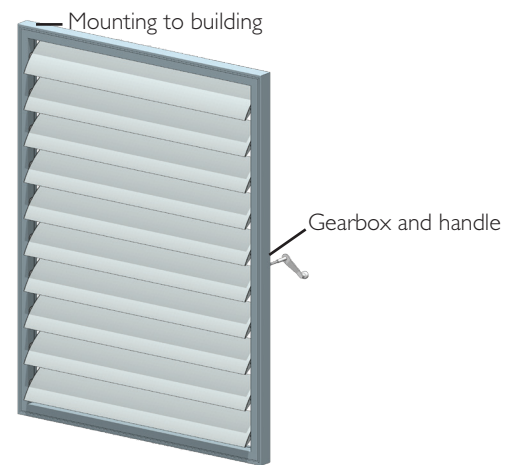

TYPICAL DETAIL 3D MODELS 200MM MAXI LOUVRES SPIRAL PIVOT MOTORISED + HAND OPERABLE

Super Elam Street Structural Frame with Sub-Frame
Vertical panel - Motorised horizontal blades

Elam Street Structural Frame
Vertical panel - Hand operable horizontal blades

TYPICAL DETAIL 3D MODEL 200MM MAXI LOUVRE SPIRAL PIVOT MOTORISED

200mm Maxi Louvre Spiral pivot in Super Elam Street Structural Frame with Sub-Frame
Vertical panel - Motorised vertical blades