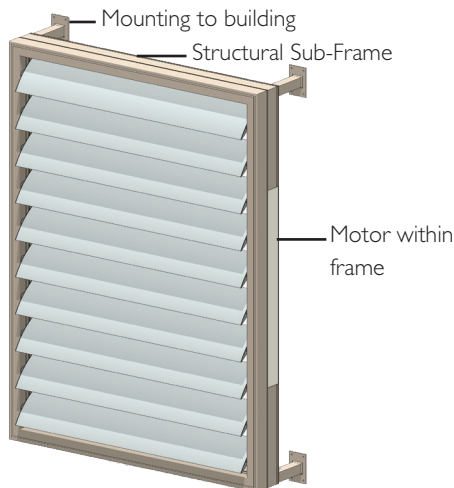

TYPICAL DETAIL 3D MODELS 200MM MAXI LOUVRES SPIRAL PIVOT MOTORISED + HAND OPERABLE

Super Elam Street Structural Frame with Sub-Frame
Vertical panel - Motorised horizontal blades

Elam Street Structural Frame
Vertical panel - Hand operable horizontal blades

TYPICAL DETAIL 3D MODEL 200MM MAXI LOUVRE SPIRAL PIVOT MOTORISED

200mm Maxi Louvre Spiral pivot in Super Elam Street Structural Frame with Sub-Frame
Vertical panel - Motorised vertical blades