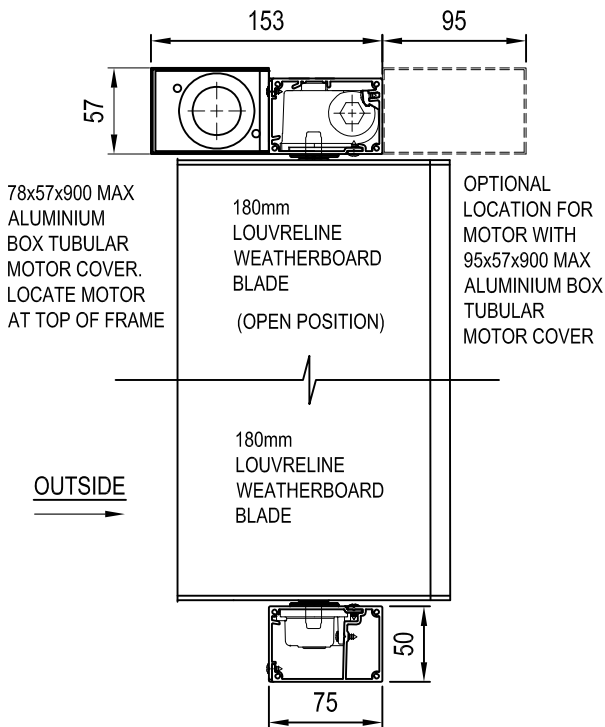

TECHNICAL DETAILS // 180 LOUVRELINE WEATHERBOARD PANEL -
CENTRE OF BLADE PIVOT

WEATHERBOARD VERTICAL PANEL
// CENTRE PIVOT

WEATHERBOARD HORIZONTAL PANEL
// CENTRE PIVOT

180 WEATHERBOARD PANEL - CENTRE PIVOT

TYPICAL DETAIL // MOTORISED AND HAND ADJUSTABLE OPTION PLAN

Motorised by Tubular Motor - Centre of Blade Pivot

Hand Adjustable - Centre of Blade Pivot

TYPICAL DETAIL // MOTORISED AND HAND ADJUSTABLE OPTION SIDE ELEVATION

Motorised by Tubular Motor - Centre of Blade Pivot

Hand Adjustable - Centre of Blade Pivot

SCALE NTS