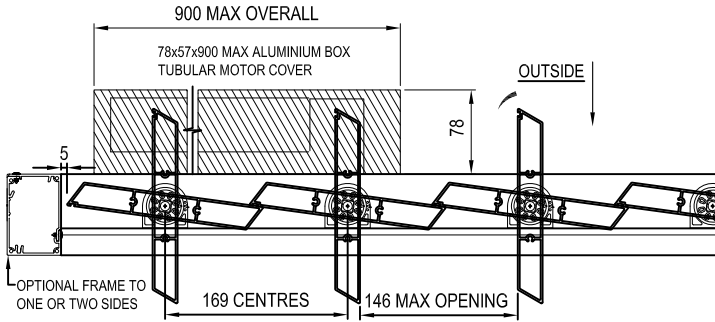

TECHNICAL DETAILS // 180 LOUVRELINE WEATHERBOARD PANEL -
CENTRE OF BLADE PIVOT

WEATHERBOARD VERTICAL PANEL
// CENTRE PIVOT

WEATHERBOARD HORIZONTAL PANEL
// CENTRE PIVOT

180 WEATHERBOARD PANEL - CENTRE PIVOT

TYPICAL DETAIL // MOTORISED AND HAND ADJUSTABLE OPTION PLAN

Motorised by Tubular Motor - Centre of Blade Pivot

Hand Adjustable - Centre of Blade Pivot

TYPICAL DETAIL // MOTORISED AND HAND ADJUSTABLE OPTION SIDE ELEVATION

Motorised by Tubular Motor - Centre of Blade Pivot

Hand Adjustable - Centre of Blade Pivot

SCALE NTS