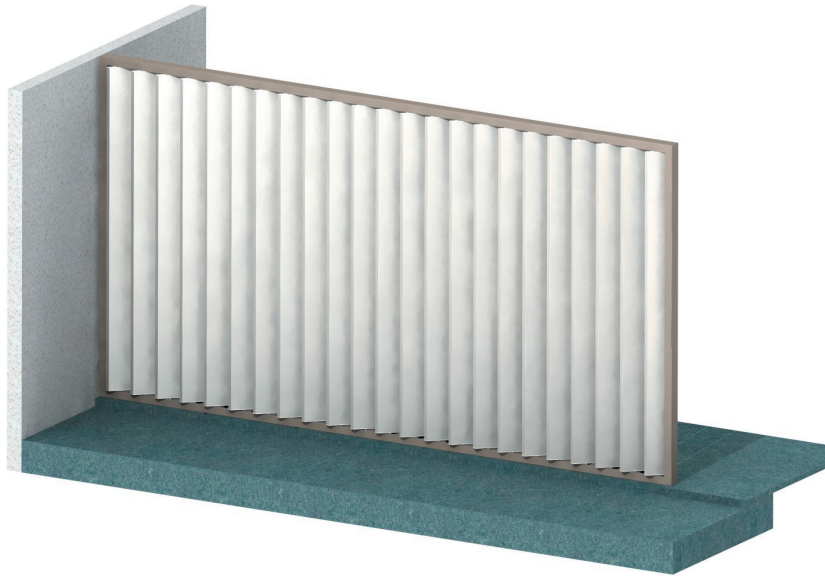

TECHNICAL DETAILS // 180 LOUVRELINE WEATHERBOARD PANEL -
CENTRE OF BLADE PIVOT

WEATHERBOARD VERTICAL PANEL
// CENTRE PIVOT

WEATHERBOARD HORIZONTAL PANEL
// CENTRE PIVOT

180 WEATHERBOARD PANEL - CENTRE PIVOT

TYPICAL DETAIL // MOTORISED AND HAND ADJUSTABLE OPTION PLAN

Motorised by Tubular Motor - Centre of Blade Pivot

Hand Adjustable - Centre of Blade Pivot

TYPICAL DETAIL // MOTORISED AND HAND ADJUSTABLE OPTION SIDE ELEVATION

Motorised by Tubular Motor - Centre of Blade Pivot

Hand Adjustable - Centre of Blade Pivot

SCALE NTS