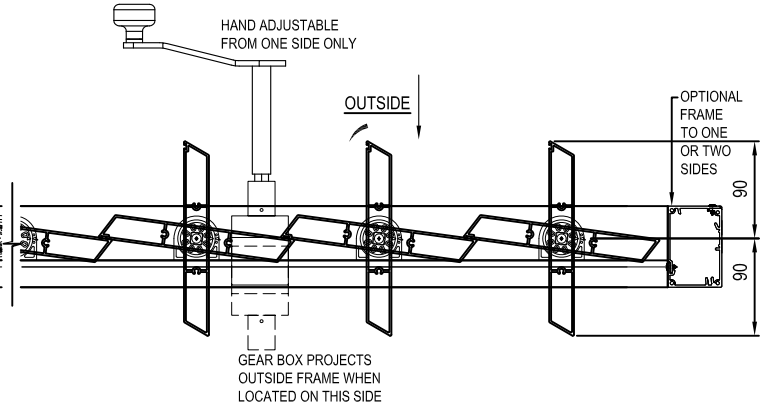

TECHNICAL DETAILS // 180 LOUVRELINE WEATHERBOARD PANEL -
CENTRE OF BLADE PIVOT

WEATHERBOARD VERTICAL PANEL
// CENTRE PIVOT

WEATHERBOARD HORIZONTAL PANEL
// CENTRE PIVOT

180 WEATHERBOARD PANEL - CENTRE PIVOT

TYPICAL DETAIL // MOTORISED AND HAND ADJUSTABLE OPTION PLAN

Motorised by Tubular Motor - Centre of Blade Pivot

Hand Adjustable - Centre of Blade Pivot

TYPICAL DETAIL // MOTORISED AND HAND ADJUSTABLE OPTION SIDE ELEVATION

Motorised by Tubular Motor - Centre of Blade Pivot

Hand Adjustable - Centre of Blade Pivot

SCALE NTS