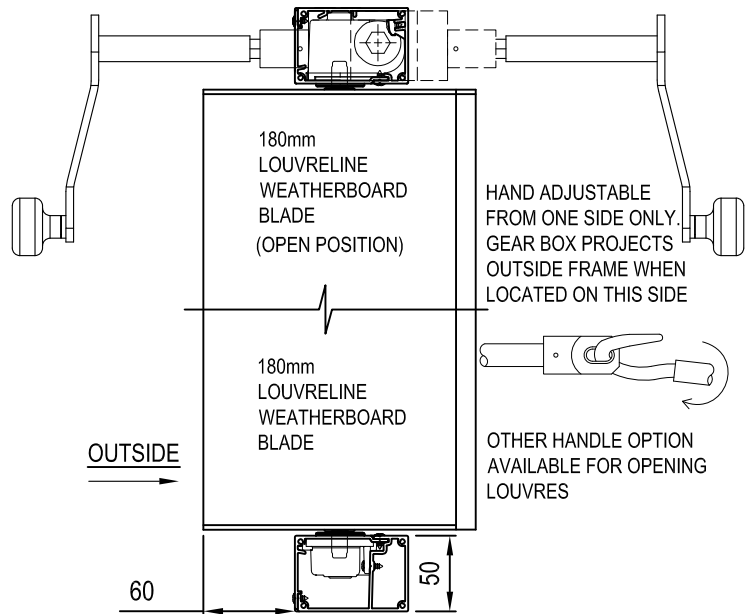

TECHNICAL DETAILS // 180 LOUVRELINE WEATHERBOARD PANEL -
CENTRE OF BLADE PIVOT

WEATHERBOARD VERTICAL PANEL
// CENTRE PIVOT

WEATHERBOARD HORIZONTAL PANEL
// CENTRE PIVOT

180 WEATHERBOARD PANEL - CENTRE PIVOT

TYPICAL DETAIL // MOTORISED AND HAND ADJUSTABLE OPTION PLAN

Motorised by Tubular Motor - Centre of Blade Pivot

Hand Adjustable - Centre of Blade Pivot

TYPICAL DETAIL // MOTORISED AND HAND ADJUSTABLE OPTION SIDE ELEVATION

Motorised by Tubular Motor - Centre of Blade Pivot

Hand Adjustable - Centre of Blade Pivot

SCALE NTS