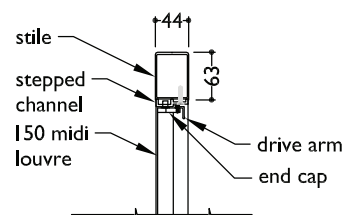

TYPICAL DETAIL 3D/2D MODELS | 150MM KISS PIVOT VERTICAL & HORIZONTAL BLADES

150mm KISS Pivot louvres

Plan: In door panel or frame

TYPICAL DETAIL 3D/2D MODELS | 150MM KISS PIVOT WITHIN BIFOLD DOOR

150mm KISS Pivot louvres

Section: In door panel