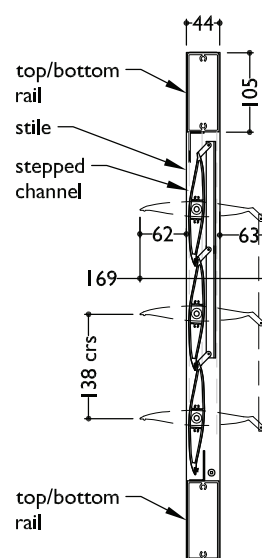

TYPICAL DETAIL 3D/2D MODELS | 150MM KISS PIVOT VERTICAL & HORIZONTAL BLADES

150mm KISS Pivot louvres

Plan: In door panel or frame

TYPICAL DETAIL 3D/2D MODELS | 150MM KISS PIVOT WITHIN BIFOLD DOOR

150mm KISS Pivot louvres

Section: In door panel