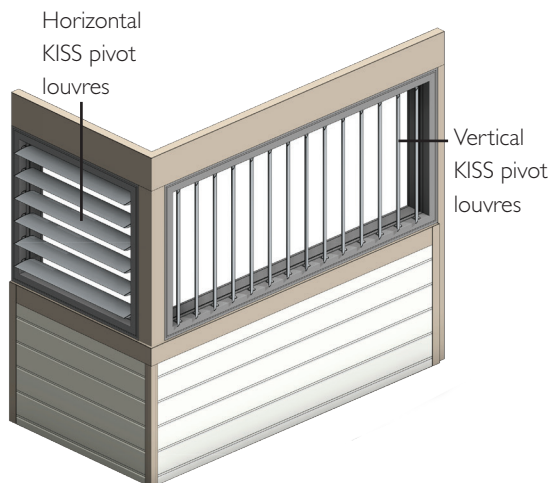

TYPICAL DETAIL 3D/2D MODELS | 150MM KISS PIVOT VERTICAL & HORIZONTAL BLADES

150mm KISS Pivot louvres

Plan: In door panel or frame

TYPICAL DETAIL 3D/2D MODELS | 150MM KISS PIVOT WITHIN BIFOLD DOOR

150mm KISS Pivot louvres

Section: In door panel