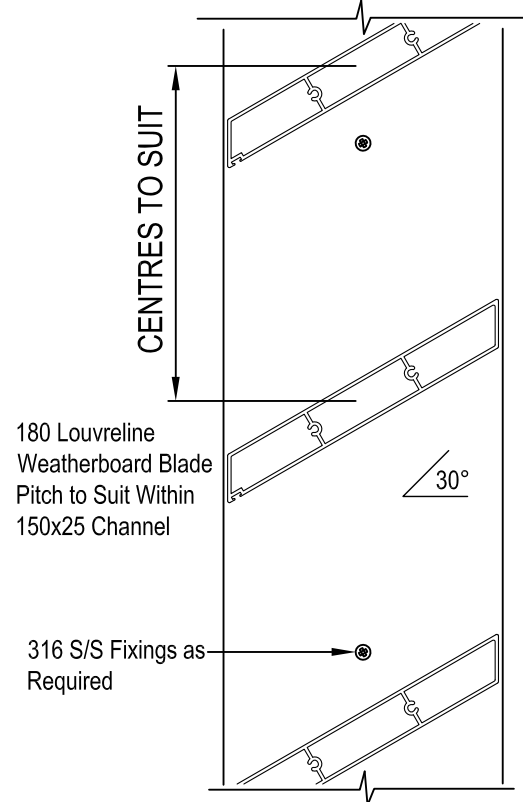

TYPICAL DETAIL // FIXING WITH OR WITHOUT END CAPS

**125mm Louvreline Weatherboard Louvre**

Plan

End Elevation

**180mm Louvreline Weatherboard Louvre**

Plan

End Elevation

SCALE 1:4