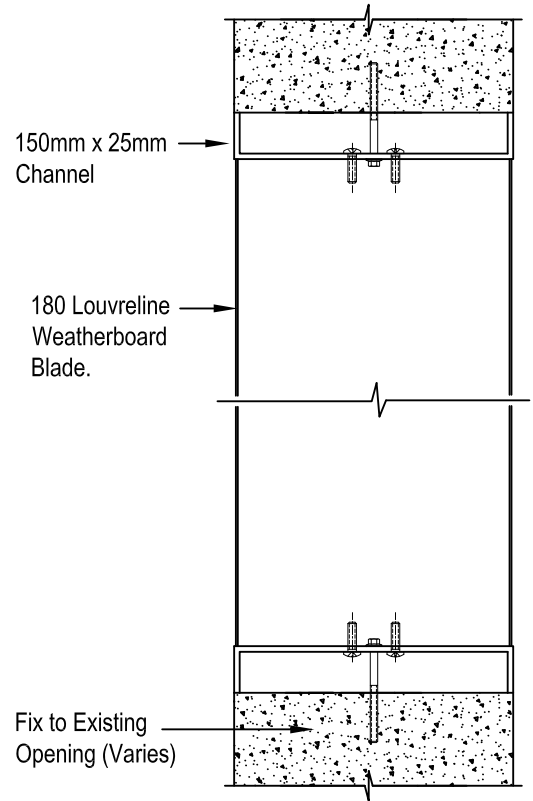

TYPICAL DETAIL // FIXING WITH OR WITHOUT END CAPS

**125mm Louvreline Weatherboard Louvre**

Plan

End Elevation

**180mm Louvreline Weatherboard Louvre**

Plan

End Elevation

SCALE 1:4