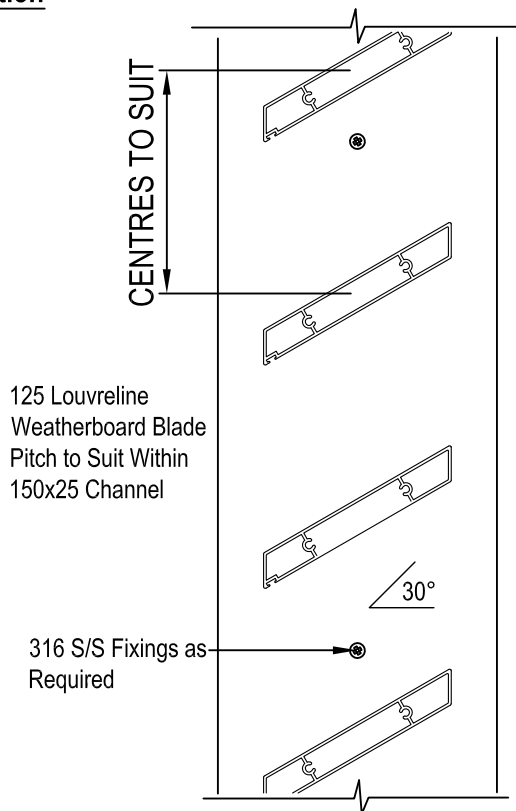

TYPICAL DETAIL // FIXING WITH OR WITHOUT END CAPS

**125mm Louvreline Weatherboard Louvre**

Plan

End Elevation

**180mm Louvreline Weatherboard Louvre**

Plan

End Elevation

SCALE 1:4