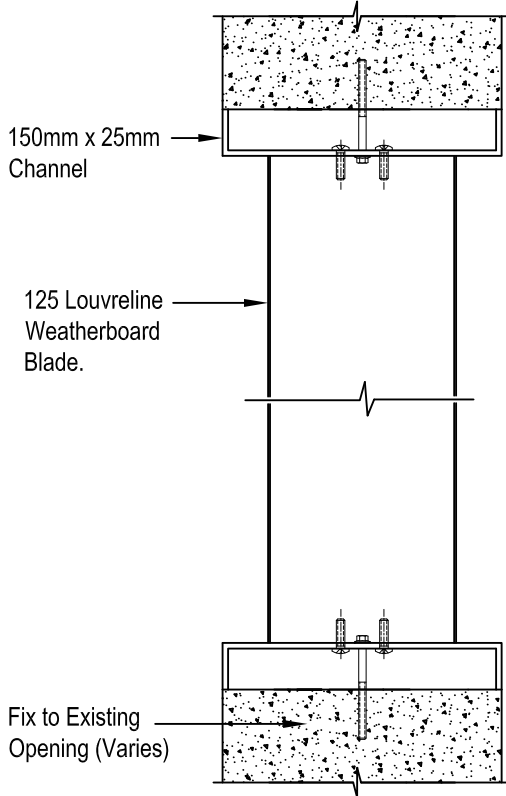

TYPICAL DETAIL // FIXING WITH OR WITHOUT END CAPS

**125mm Louvreline Weatherboard Louvre**

Plan

End Elevation

**180mm Louvreline Weatherboard Louvre**

Plan

End Elevation

SCALE 1:4