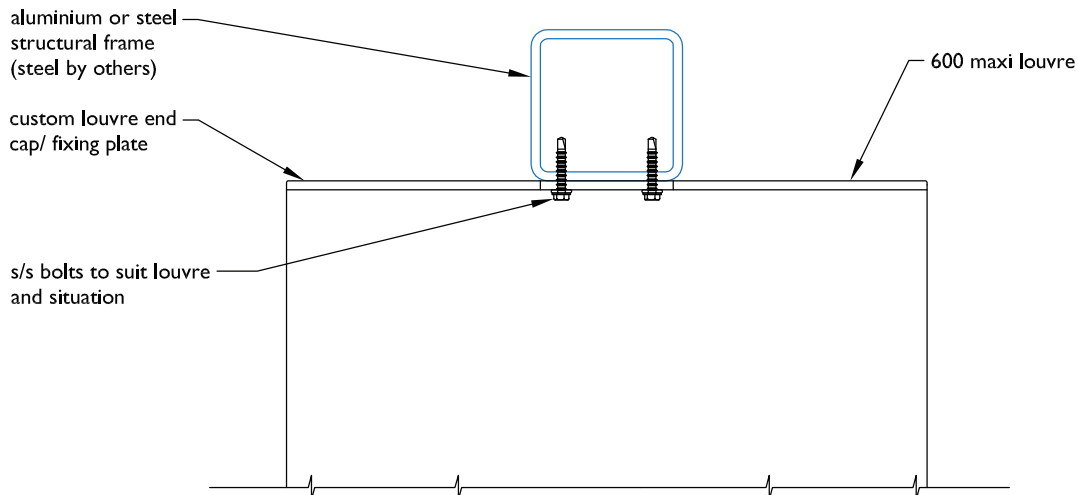

# TYPICAL DETAIL : END FIXED 600MM MAXI LOUVRE

## PLAN - END FIXED 600MM MAXI LOUVRE

## SECTION - END FIXED 600MM MAXI LOUVRE