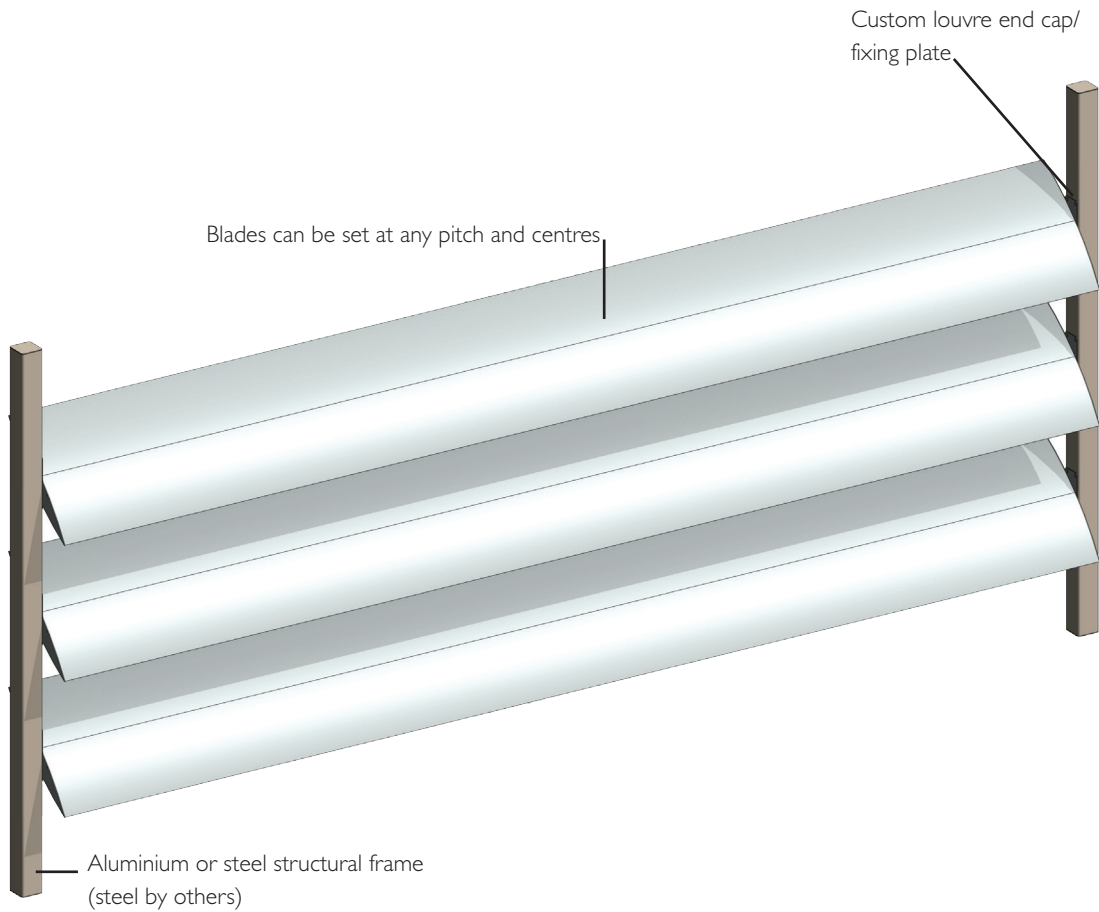

TECHNICAL DETAILS 600MM MAXI LOUVRE END FIXED

TYPICAL DETAIL 3D MODEL 600 MAXI LOUVRE END FIXED VERTICAL PANEL

End fixed vertical panel - horizontal blades