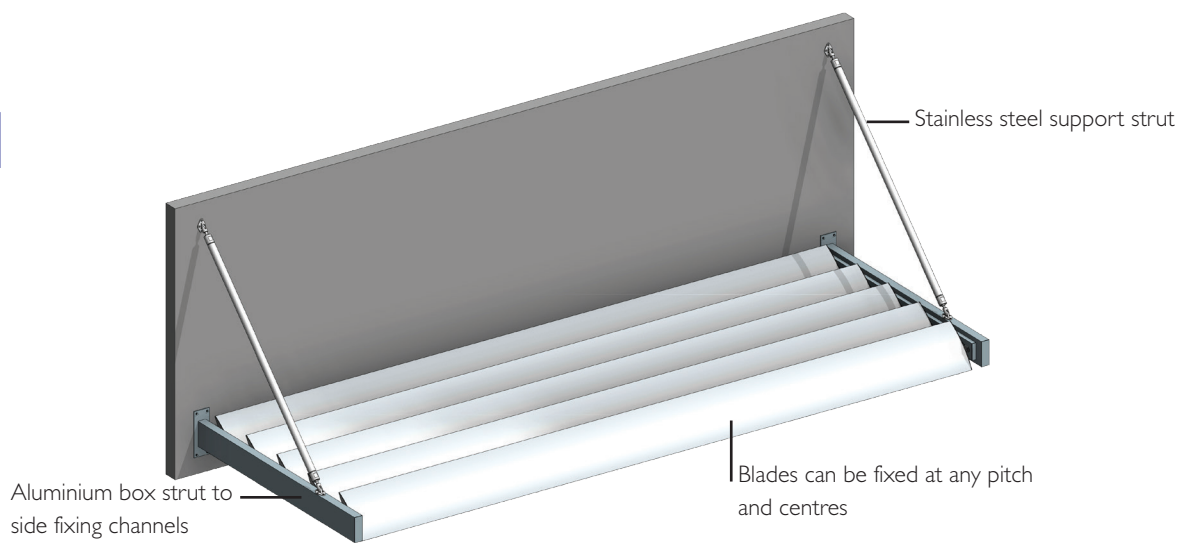

TECHNICAL DETAILS 300MM MAXI LOUVRE END FIXED

TYPICAL DETAIL 3D MODEL 300MM MAXI LOUVRE END FIXED VERTICAL PANEL

End fixed vertical panel

TYPICAL DETAIL 3D MODEL 300MM MAXI LOUVRE END FIXED OVERHEAD PANEL

End fixed overhead panel