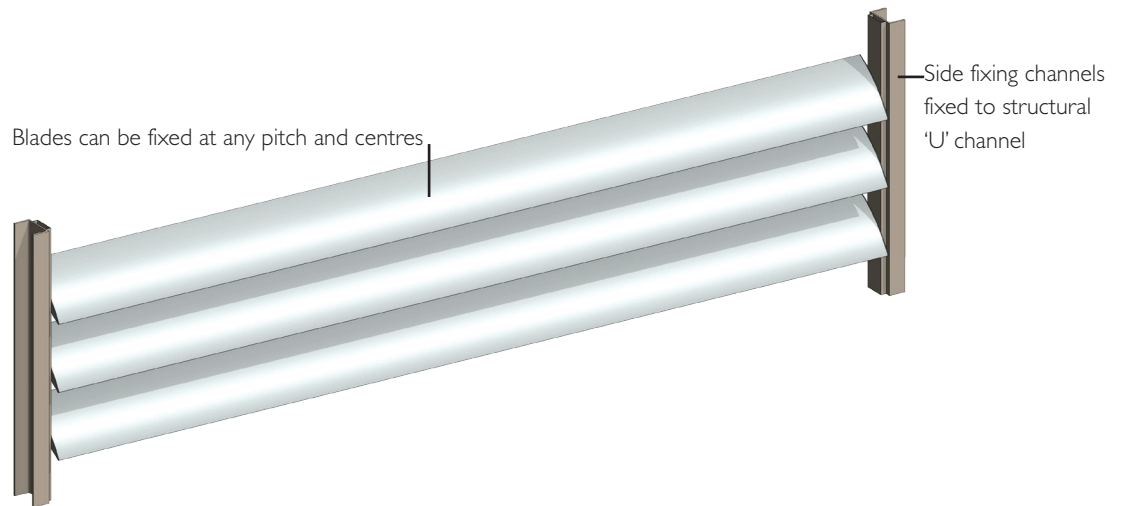

TECHNICAL DETAILS 300MM MAXI LOUVRE END FIXED

TYPICAL DETAIL 3D MODEL 300MM MAXI LOUVRE END FIXED VERTICAL PANEL

End fixed vertical panel

TYPICAL DETAIL 3D MODEL 300MM MAXI LOUVRE END FIXED OVERHEAD PANEL

End fixed overhead panel