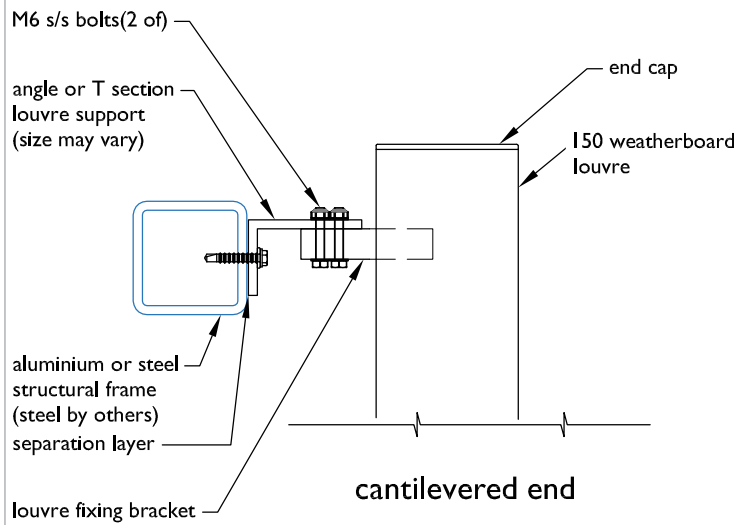

**TYPICAL DETAIL : 150MM HELENA BAY 45° FIXED WEATHERBOARD PANEL  
END FIXED // BRACKET FIXED**

**PLAN - END FIXED**  
150 (HELENA BAY) 45° WEATHERBOARD LOUVRE

**PLAN - BRACKET FIXED**  
150 (HELENA BAY) 45° WEATHERBOARD LOUVRE

**SECTION - END FIXED**  
150 (HELENA BAY) 45° WEATHERBOARD LOUVRE

**SECTION - BRACKET FIXED**  
150 (HELENA BAY) 45° WEATHERBOARD LOUVRE