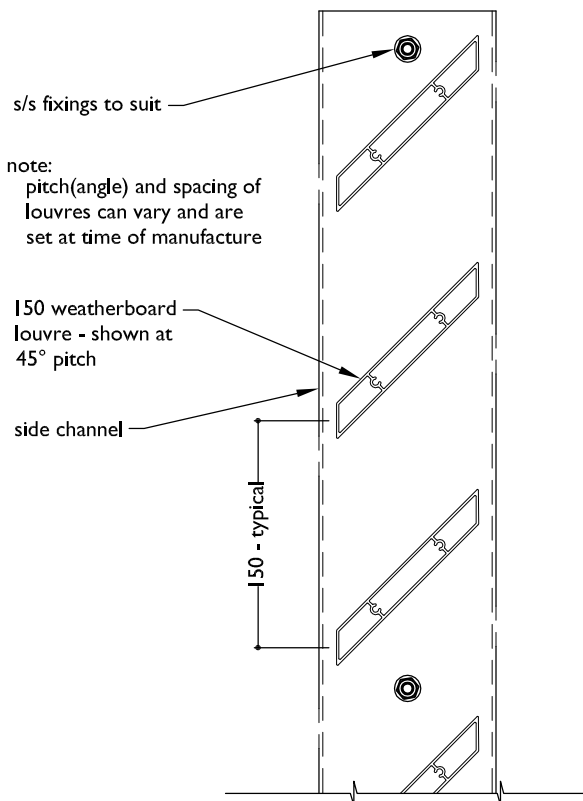

**TYPICAL DETAIL : 150MM HELENA BAY 45° FIXED WEATHERBOARD PANEL  
END FIXED // BRACKET FIXED**

**PLAN - END FIXED**  
150 (HELENA BAY) 45° WEATHERBOARD LOUVRE

**PLAN - BRACKET FIXED**  
150 (HELENA BAY) 45° WEATHERBOARD LOUVRE

**SECTION - END FIXED**  
150 (HELENA BAY) 45° WEATHERBOARD LOUVRE

**SECTION - BRACKET FIXED**  
150 (HELENA BAY) 45° WEATHERBOARD LOUVRE