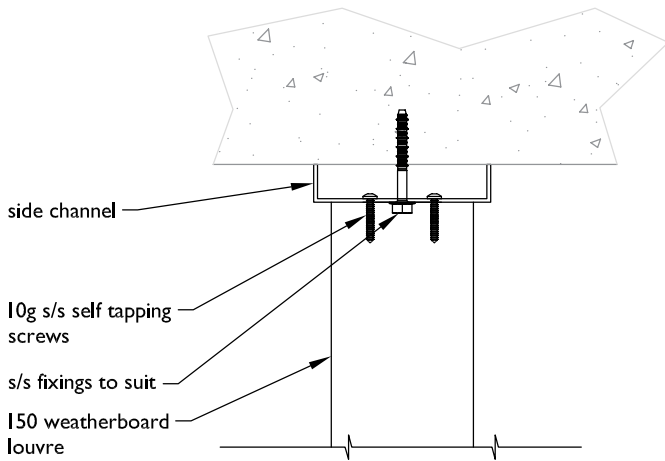

**TYPICAL DETAIL : 150MM HELENA BAY 45° FIXED WEATHERBOARD PANEL  
END FIXED // BRACKET FIXED**

**PLAN - END FIXED**  
150 (HELENA BAY) 45° WEATHERBOARD LOUVRE

**PLAN - BRACKET FIXED**  
150 (HELENA BAY) 45° WEATHERBOARD LOUVRE

**SECTION - END FIXED**  
150 (HELENA BAY) 45° WEATHERBOARD LOUVRE

**SECTION - BRACKET FIXED**  
150 (HELENA BAY) 45° WEATHERBOARD LOUVRE