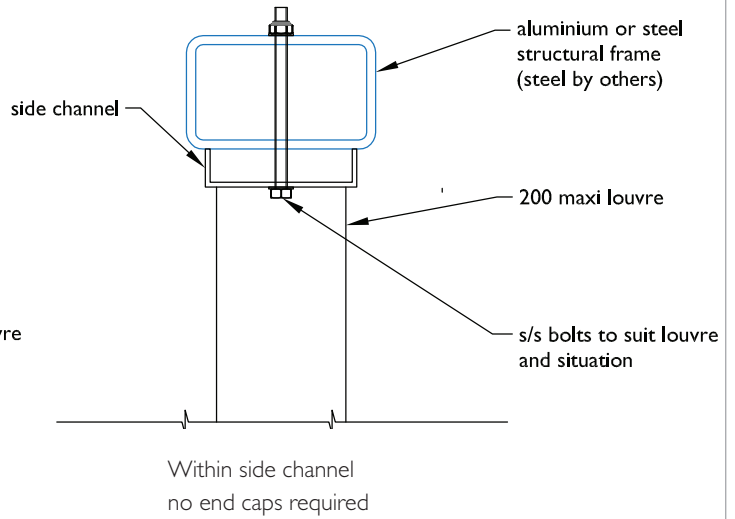

TYPICAL DETAIL : END FIXED 200MM MAXI LOUVRE PANELS

PLAN - END FIXED 200 MAXI LOUVRE

SECTION - END FIXED 200 MAXI LOUVRE