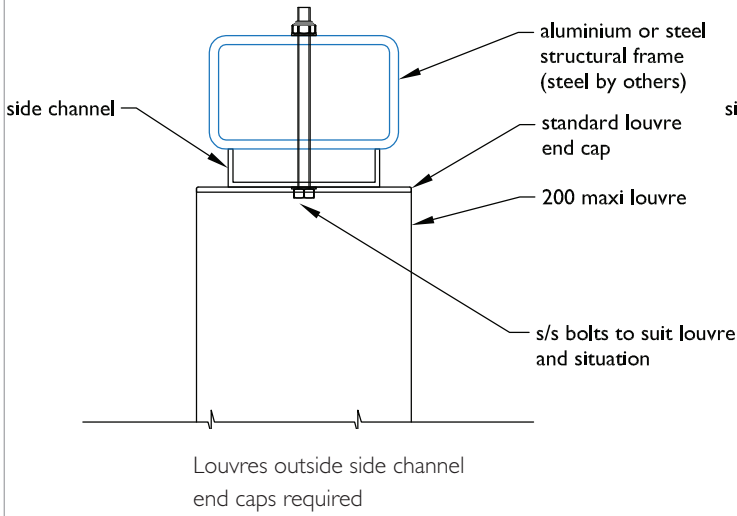

TYPICAL DETAIL : END FIXED 200MM MAXI LOUVRE PANELS

PLAN - END FIXED 200 MAXI LOUVRE

SECTION - END FIXED 200 MAXI LOUVRE