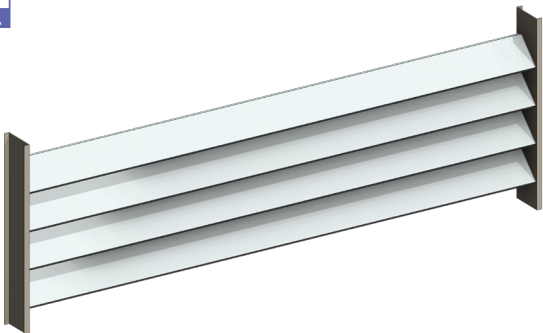

TECHNICAL DETAILS 135MM AND 165MM HI-SPAN BALUSTRADE LOUVRES

TYPICAL DETAIL 3D MODELS 135MM HI-SPAN BALUSTRADE LOUVRES - END FIXED

135mm Hi Span louvres - end fixed vertical panel

135mm Hi Span louvres - end fixed overhead panel

TYPICAL DETAIL BIM 165MM HI-SPAN BALUSTRADE LOUVRES - END FIXED

165mm Hi-Span louvre end fixed vertical panel

165mm Hi-Span louvres end fixed overhead panel