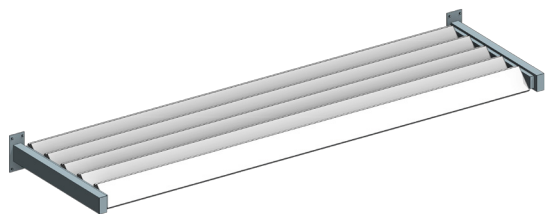

TECHNICAL DETAILS 135MM AND 165MM HI-SPAN BALUSTRADE LOUVRES

TYPICAL DETAIL 3D MODELS 135MM HI-SPAN BALUSTRADE LOUVRES - END FIXED

135mm Hi Span louvres - end fixed vertical panel

135mm Hi Span louvres - end fixed overhead panel

TYPICAL DETAIL BIM 165MM HI-SPAN BALUSTRADE LOUVRES - END FIXED

165mm Hi-Span louvre end fixed vertical panel

165mm Hi-Span louvres end fixed overhead panel