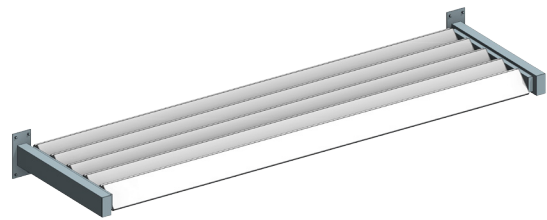

TECHNICAL DETAILS 135MM AND 165MM HI-SPAN BALUSTRADE LOUVRES

TYPICAL DETAIL 3D MODELS 135MM HI-SPAN BALUSTRADE LOUVRES - END FIXED

135mm Hi Span louvres - end fixed vertical panel

135mm Hi Span louvres - end fixed overhead panel

TYPICAL DETAIL BIM 165MM HI-SPAN BALUSTRADE LOUVRES - END FIXED

165mm Hi-Span louvre end fixed vertical panel

165mm Hi-Span louvres end fixed overhead panel