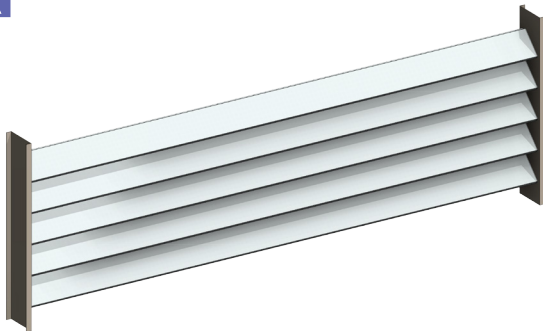

TECHNICAL DETAILS 135MM AND 165MM HI-SPAN BALUSTRADE LOUVRES

TYPICAL DETAIL 3D MODELS 135MM HI-SPAN BALUSTRADE LOUVRES - END FIXED

135mm Hi Span louvres - end fixed vertical panel

135mm Hi Span louvres - end fixed overhead panel

TYPICAL DETAIL BIM 165MM HI-SPAN BALUSTRADE LOUVRES - END FIXED

165mm Hi-Span louvre end fixed vertical panel

165mm Hi-Span louvres end fixed overhead panel