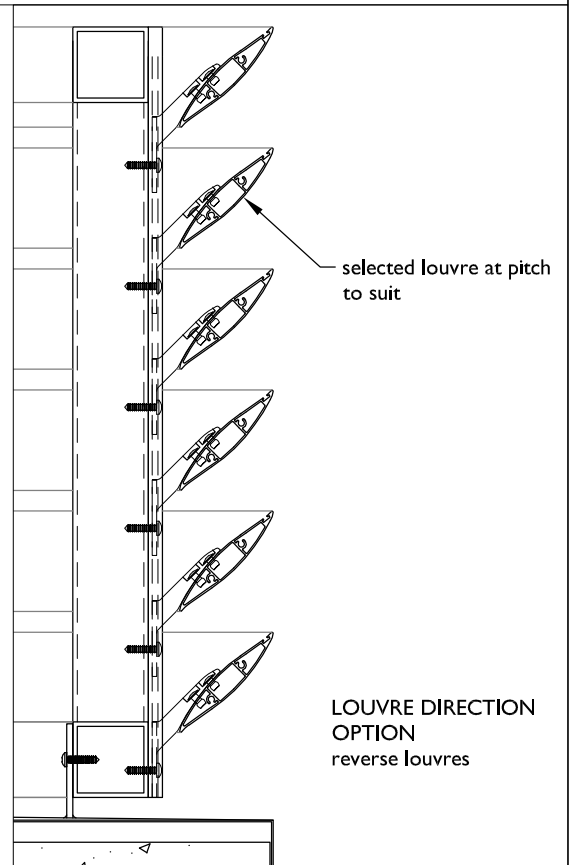

TYPICAL DETAIL - LOUVRED CHIMNEY SURROUNDS BRACKET FIXED LOUVRES

SECTION - LOUVRED CHIMNEY SURROUND

File	I0.22
Scale	1:10 & 1:5 @ A4
Date Modified	01/01/2017