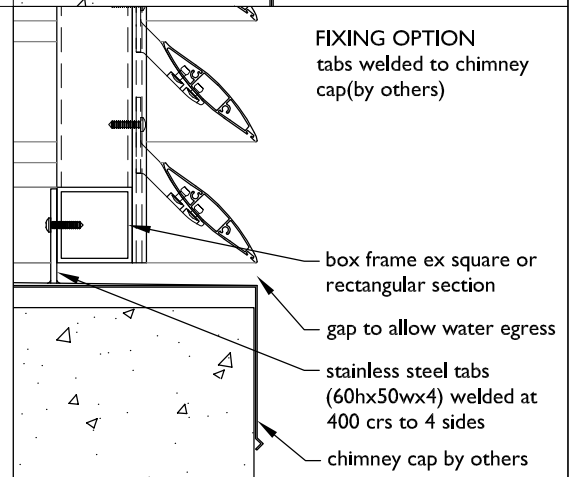

TYPICAL DETAIL - LOUVRED CHIMNEY SURROUNDS BRACKET FIXED LOUVRES

SECTION - LOUVRED CHIMNEY SURROUND

File	I0.22
Scale	1:10 & 1:5 @ A4
Date Modified	01/01/2017