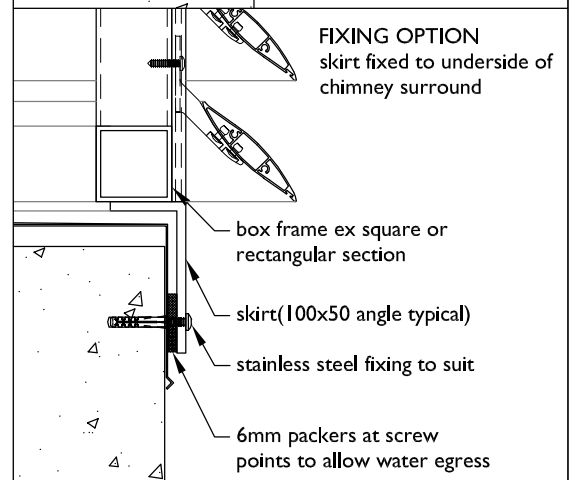

TYPICAL DETAIL - LOUVRED CHIMNEY SURROUNDS BRACKET FIXED LOUVRES

SECTION - LOUVRED CHIMNEY SURROUND

File	I0.22
Scale	1:10 & 1:5 @ A4
Date Modified	01/01/2017