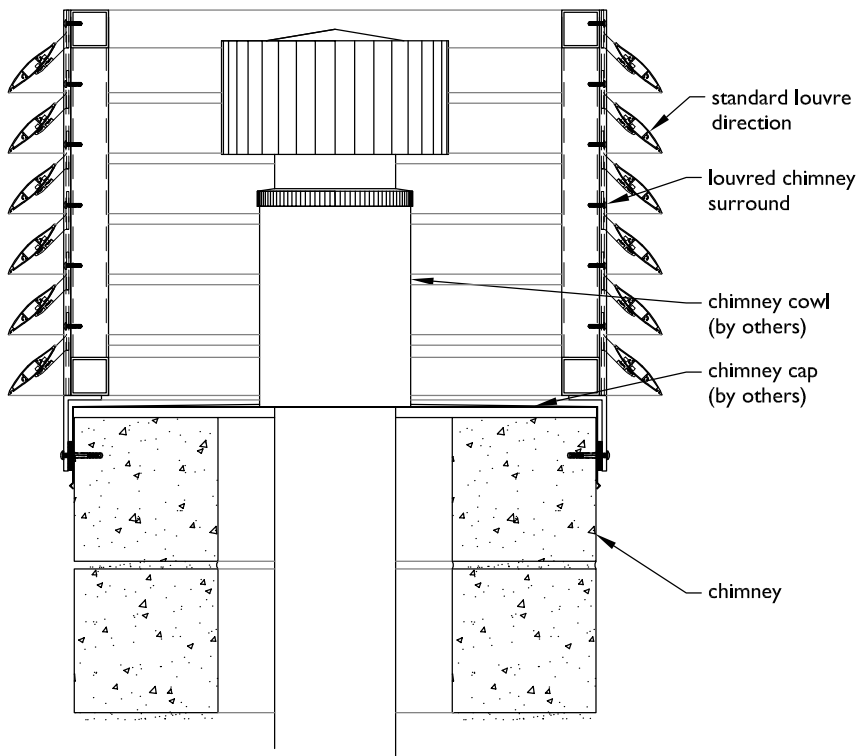

TYPICAL DETAIL - LOUVRED CHIMNEY SURROUNDS BRACKET FIXED LOUVRES

SECTION - LOUVRED CHIMNEY SURROUND

File	I0.22
Scale	1:10 & 1:5 @ A4
Date Modified	01/01/2017