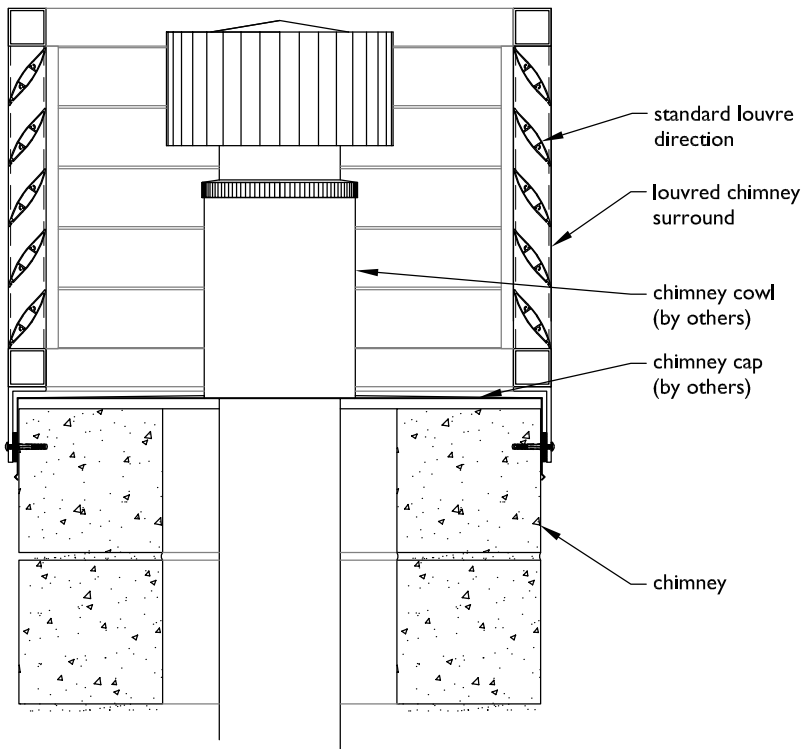

TYPICAL DETAIL - LOUVRED CHIMNEY SURROUNDS END FIXED LOUVRES

SECTION - LOUVRED CHIMNEY SURROUND

File	I0.21
Scale	1:10 & 1:5 @ A4
Date Modified	01/01/2017

Product Manual 2017 Louvretec® NZ Ltd/Louvretec® Aust. Pty
©2017 All rights reserved
Technical Details subject to change without notice