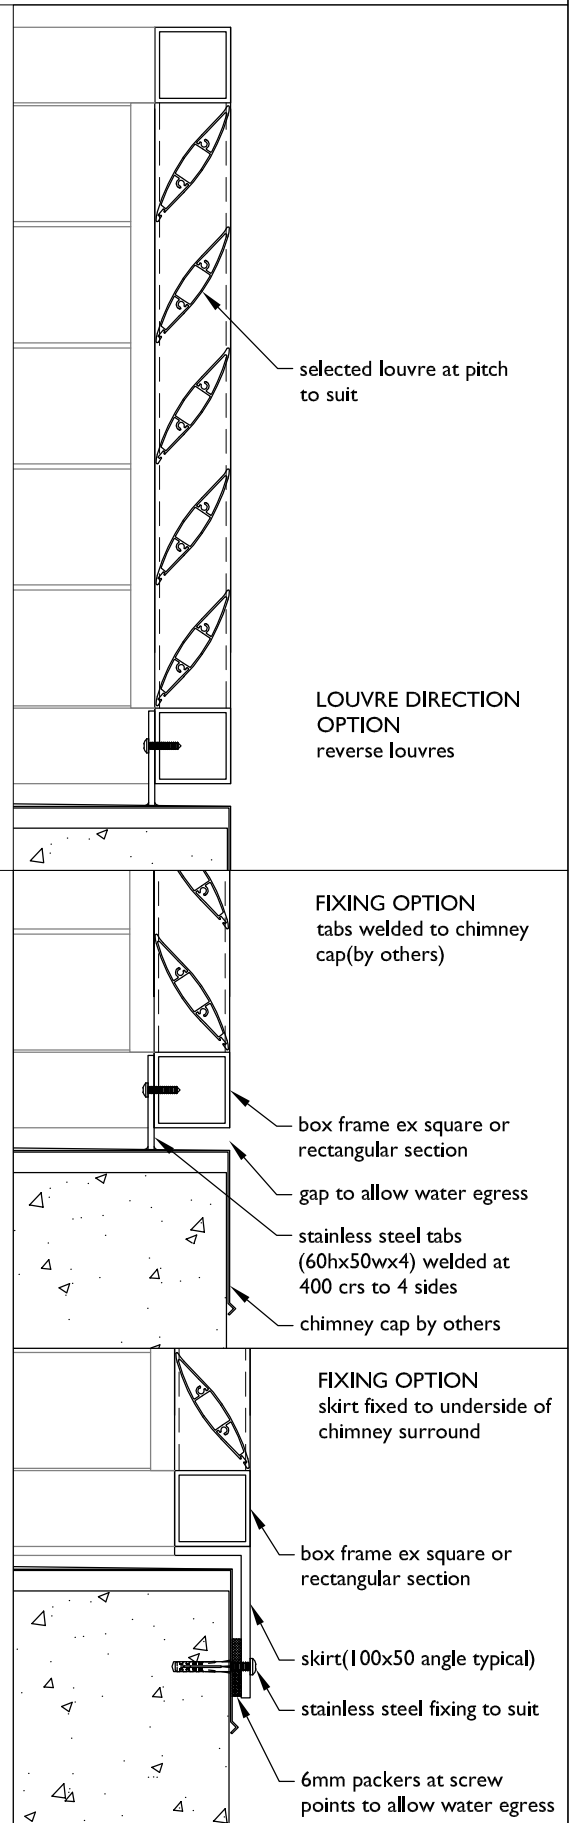

TYPICAL DETAIL - LOUVRED CHIMNEY SURROUNDS END FIXED LOUVRES

SECTION - LOUVRED CHIMNEY SURROUND

File	I0.21
Scale	1:10 & 1:5 @ A4
Date Modified	01/01/2017

Product Manual 2017 Louvretec® NZ Ltd/Louvretec® Aust. Pty
©2017 All rights reserved
Technical Details subject to change without notice