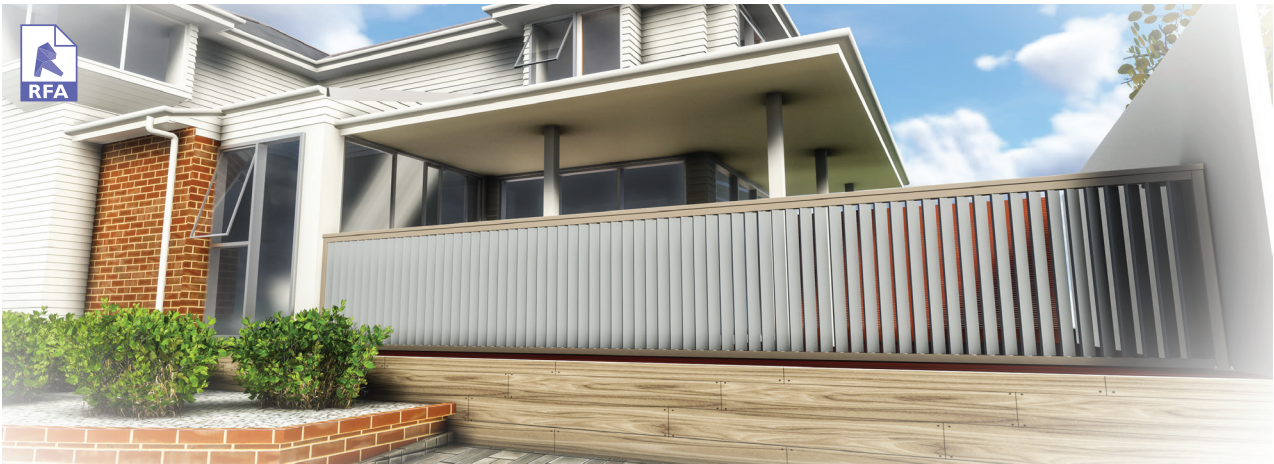

TECHNICAL DETAILS | 135MM & 165MM HI-SPAN BALUSTRADES

135MM HI-SPAN BALUSTRADE ALUMINIUM FRAME, VERTICAL PANEL

135mm Hi-Span Balustrade

165MM HI-SPAN BALUSTRADE ALUMINIUM FRAME, VERTICAL PANEL

165mm Hi-Span Balustrade