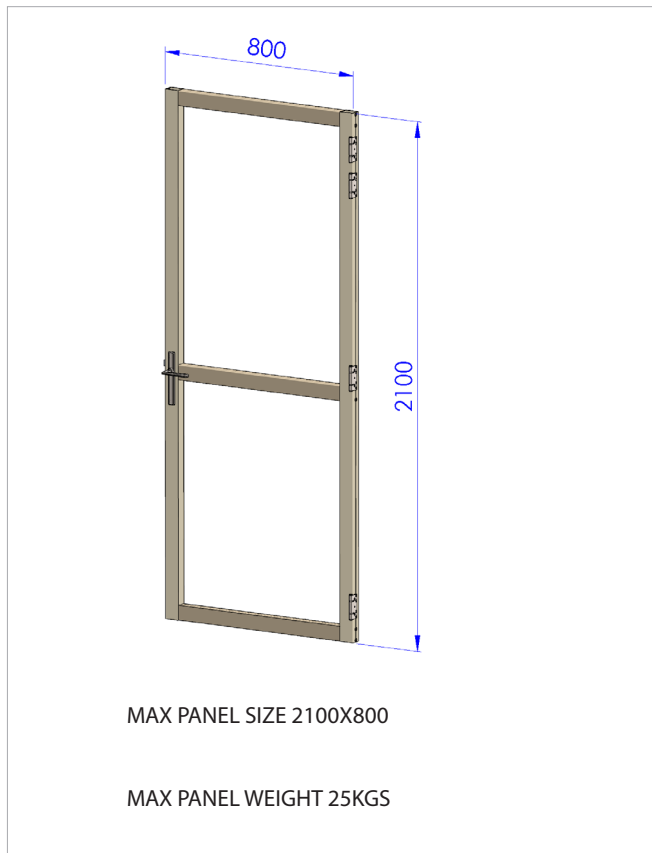

COASTAL 25 BI-FOLDING SHUTTERS

NTS