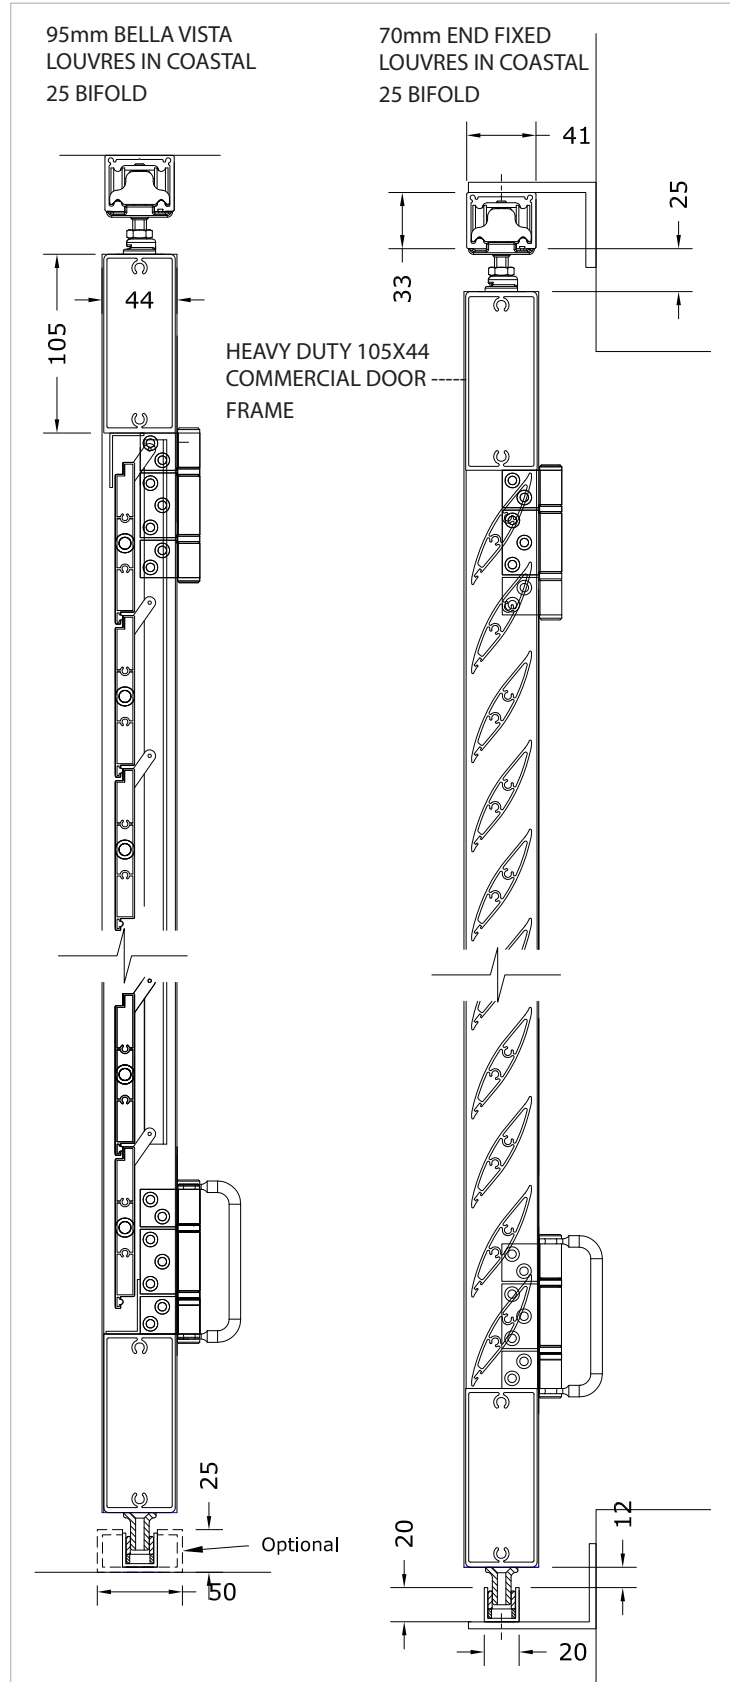

COASTAL 25 BI-FOLDING SHUTTERS

NTS