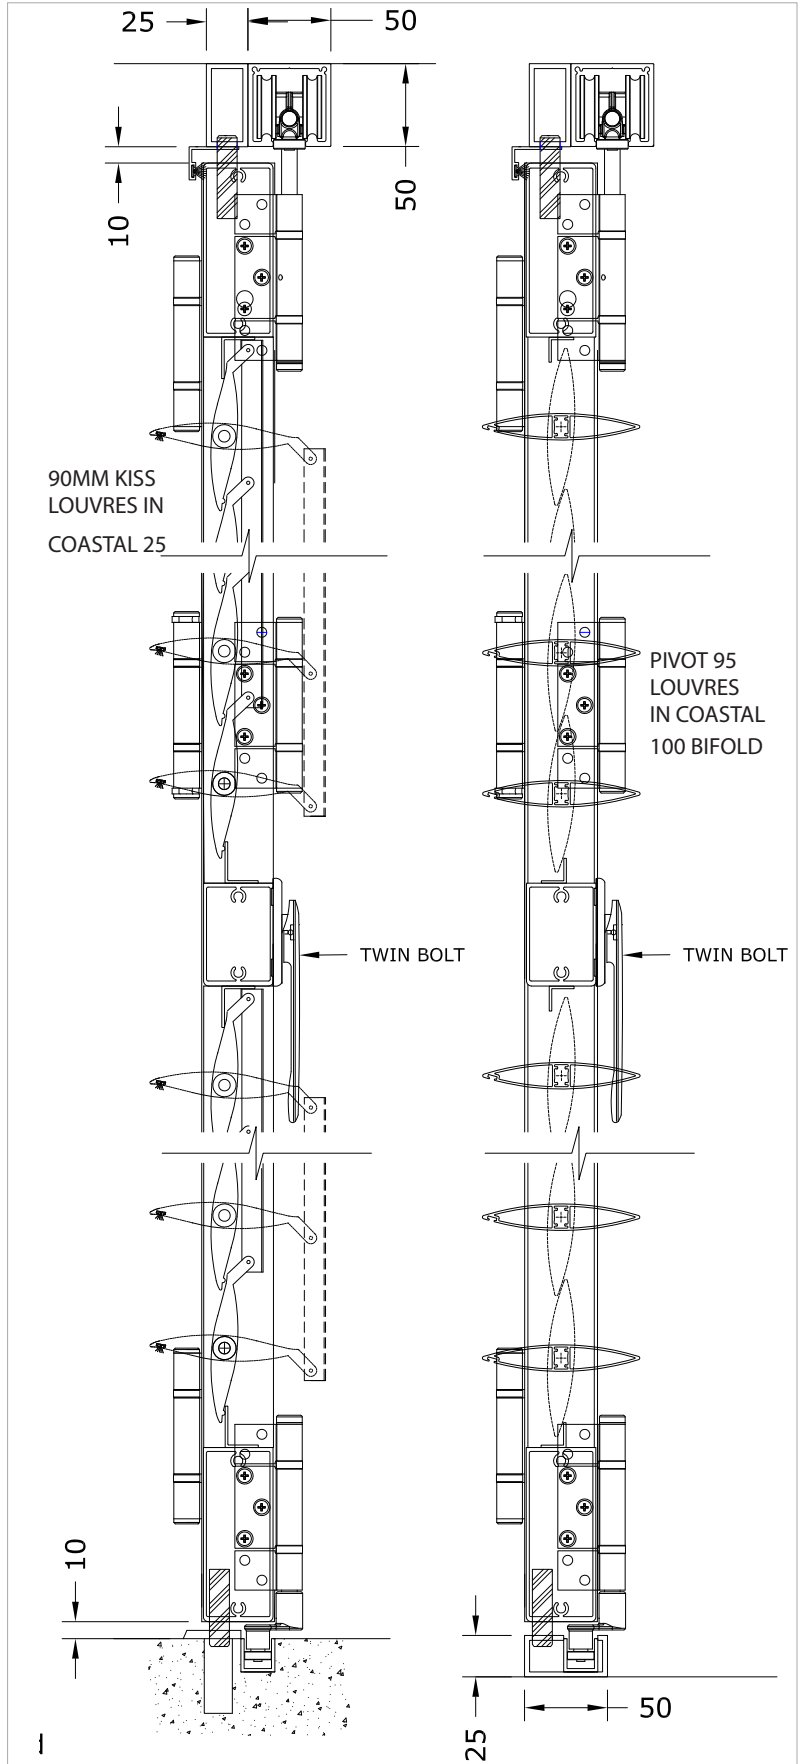

COASTAL 100 BI-FOLDING SHUTTERS

NTS