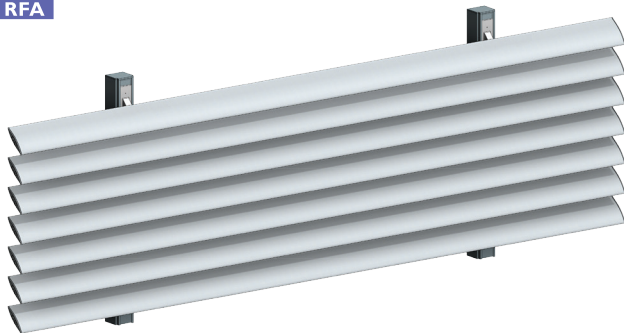

TECHNICAL DETAILS 70MM MINI & 90MM MIDI BRACKET FIXED LOUVRES

TYPICAL DETAIL 3D MODEL 70MM BRACKET FIXED LOUVRES - VERTICAL & OVERHEAD

70mm bracket fixed vertical panel

70mm bracket fixed overhead panel

TYPICAL DETAIL 3D MODEL 90MM BRACKET FIXED LOUVRES - VERTICAL & OVERHEAD

90mm bracket fixed vertical panel

90mm bracket fixed overhead panel