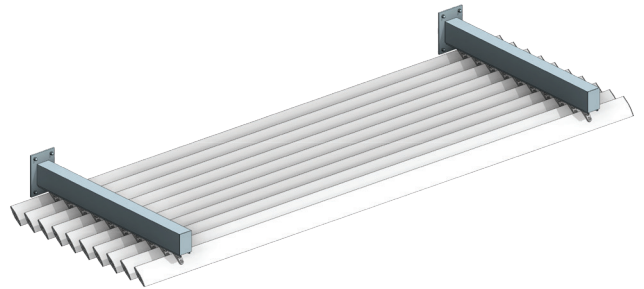

TECHNICAL DETAILS 70MM MINI & 90MM MIDI BRACKET FIXED LOUVRES

TYPICAL DETAIL 3D MODEL 70MM BRACKET FIXED LOUVRES - VERTICAL & OVERHEAD

70mm bracket fixed vertical panel

70mm bracket fixed overhead panel

TYPICAL DETAIL 3D MODEL 90MM BRACKET FIXED LOUVRES - VERTICAL & OVERHEAD

90mm bracket fixed vertical panel

90mm bracket fixed overhead panel