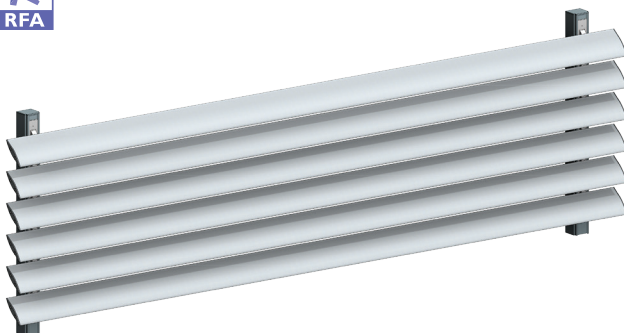

TECHNICAL DETAILS 70MM MINI & 90MM MIDI BRACKET FIXED LOUVRES

TYPICAL DETAIL 3D MODEL 70MM BRACKET FIXED LOUVRES - VERTICAL & OVERHEAD

70mm bracket fixed vertical panel

70mm bracket fixed overhead panel

TYPICAL DETAIL 3D MODEL 90MM BRACKET FIXED LOUVRES - VERTICAL & OVERHEAD

90mm bracket fixed vertical panel

90mm bracket fixed overhead panel