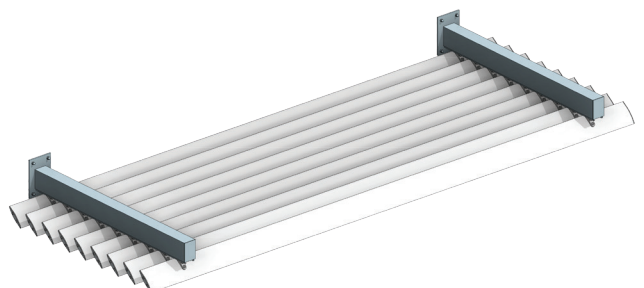

TECHNICAL DETAILS 70MM MINI & 90MM MIDI BRACKET FIXED LOUVRES

TYPICAL DETAIL 3D MODEL 70MM BRACKET FIXED LOUVRES - VERTICAL & OVERHEAD

70mm bracket fixed vertical panel

70mm bracket fixed overhead panel

TYPICAL DETAIL 3D MODEL 90MM BRACKET FIXED LOUVRES - VERTICAL & OVERHEAD

90mm bracket fixed vertical panel

90mm bracket fixed overhead panel