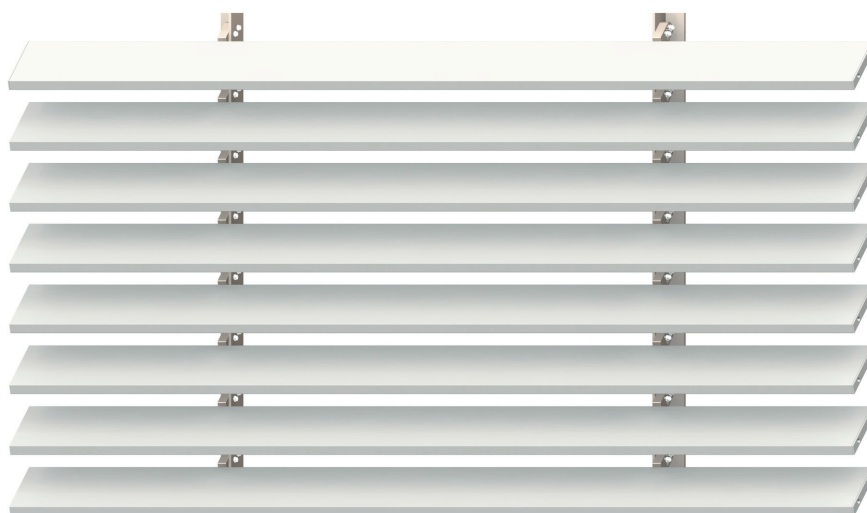

TECHNICAL DETAILS // 125 & 180 LOUVRELINE WEATHERBOARD - BRACKET FIXED

125 WEATHERBOARD
// BRACKET FIXED

180 WEATHERBOARD
// BRACKET FIXED