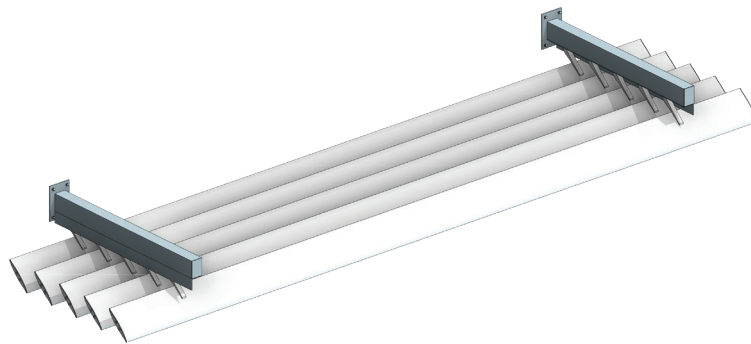

**TECHNICAL DETAILS** 150MM MIDI LOUVRE BRACKET FIXED

**TYPICAL DETAIL 3D/2D MODELS** 150MM BRACKET LOUVRE - OVERHEAD PANEL

150mm bracket fixed louvres - overhead panel

Plan