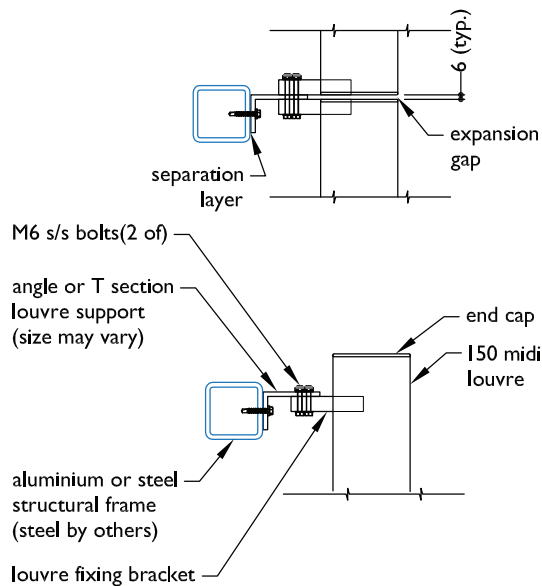

**TECHNICAL DETAILS** 150MM MIDI LOUVRE BRACKET FIXED

**TYPICAL DETAIL 3D/2D MODELS** 150MM BRACKET LOUVRE - OVERHEAD PANEL

150mm bracket fixed louvres - overhead panel

Plan