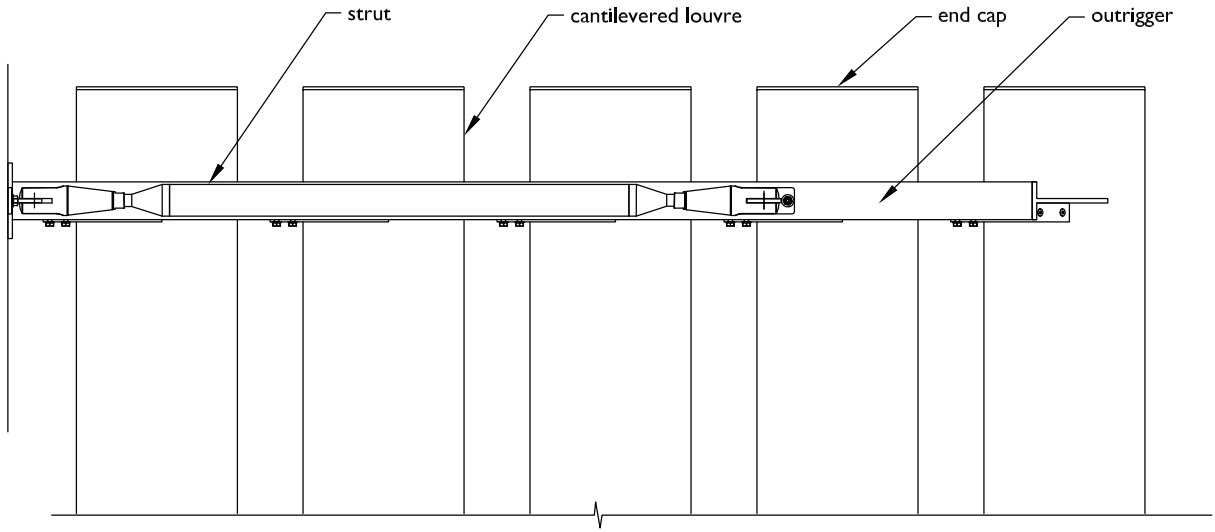

**TYPICAL DETAIL : BRACKET FIXED 300MM MAXI LOUVRE - EYEBROW CONFIGURATION**

PLAN - BRACKET FIXED 300MM MAXI LOUVRE - EYEBROW

SECTION - BRACKET FIXED 300MM MAXI LOUVRE - EYEBROW CONFIGURATION