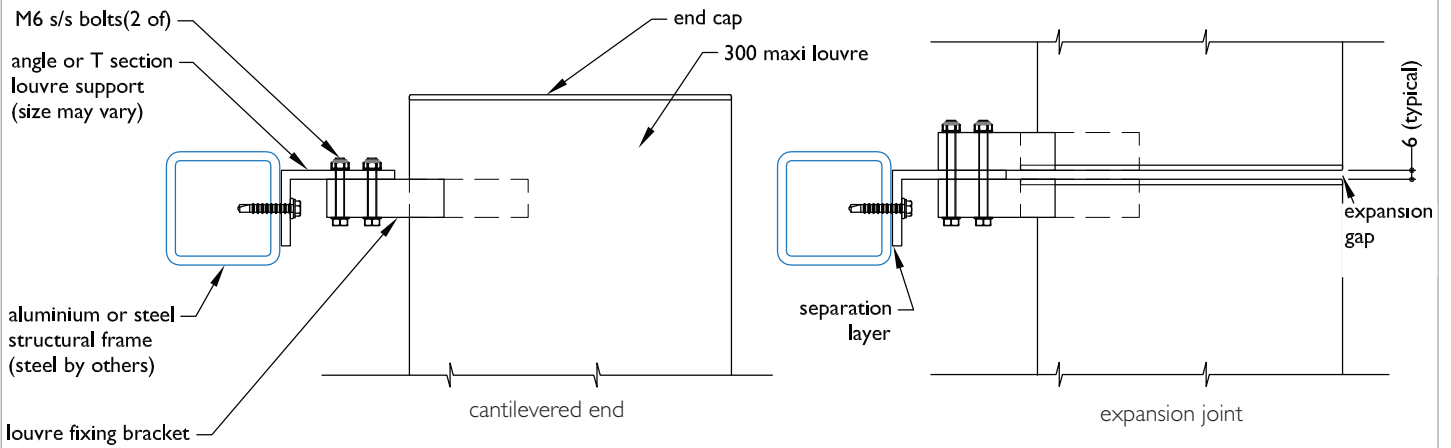

TYPICAL DETAIL : BRACKET FIXED 300MM MAXI LOUVRE PANELS

PLAN - BRACKET FIXED 300MM MAXI LOUVRE

SECTION - BRACKET FIXED 300MM MAXI LOUVRE