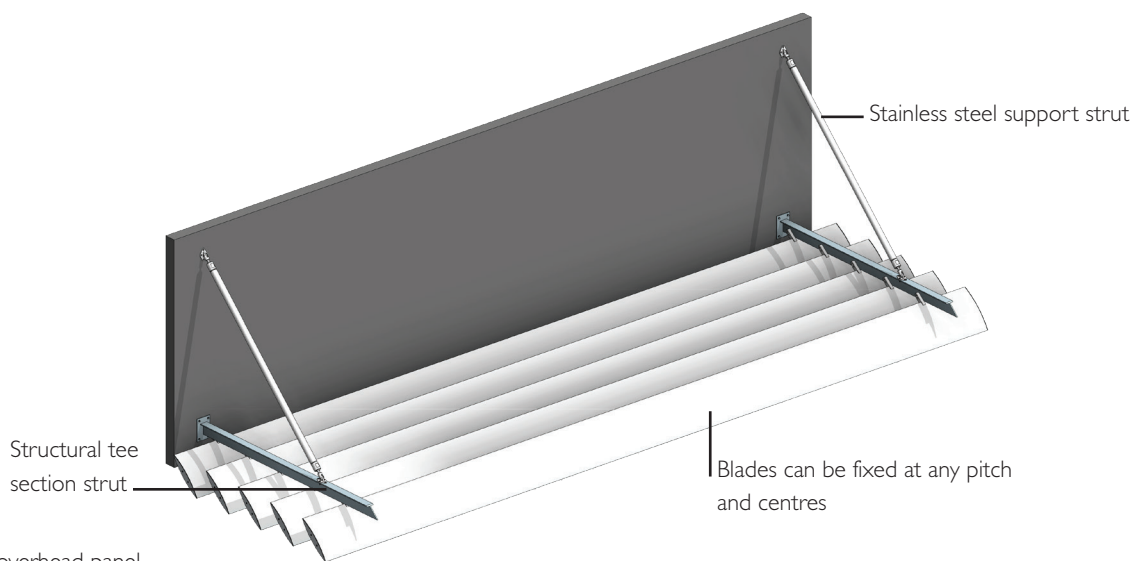

TECHNICAL DETAILS 300MM MAXI LOUVRE BRACKET FIXED

TYPICAL DETAIL 3D MODEL 300MM MAXI LOUVRE BRACKET FIXED VERTICAL PANEL

Bracket fixed vertical panel

TYPICAL DETAIL 3D MODEL 300MM MAXI LOUVRE BRACKET FIXED OVERHEAD PANEL

End fixed overhead panel