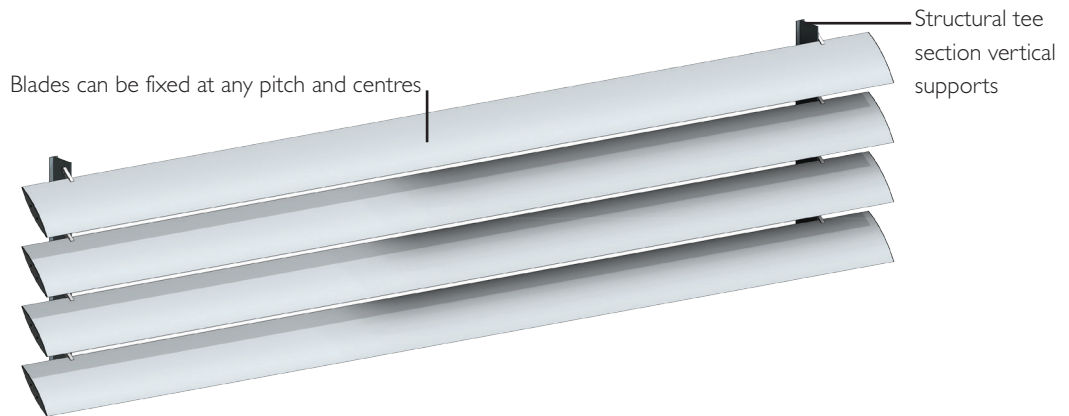

TECHNICAL DETAILS 300MM MAXI LOUVRE BRACKET FIXED

TYPICAL DETAIL 3D MODEL 300MM MAXI LOUVRE BRACKET FIXED VERTICAL PANEL

Bracket fixed vertical panel

TYPICAL DETAIL 3D MODEL 300MM MAXI LOUVRE BRACKET FIXED OVERHEAD PANEL

End fixed overhead panel