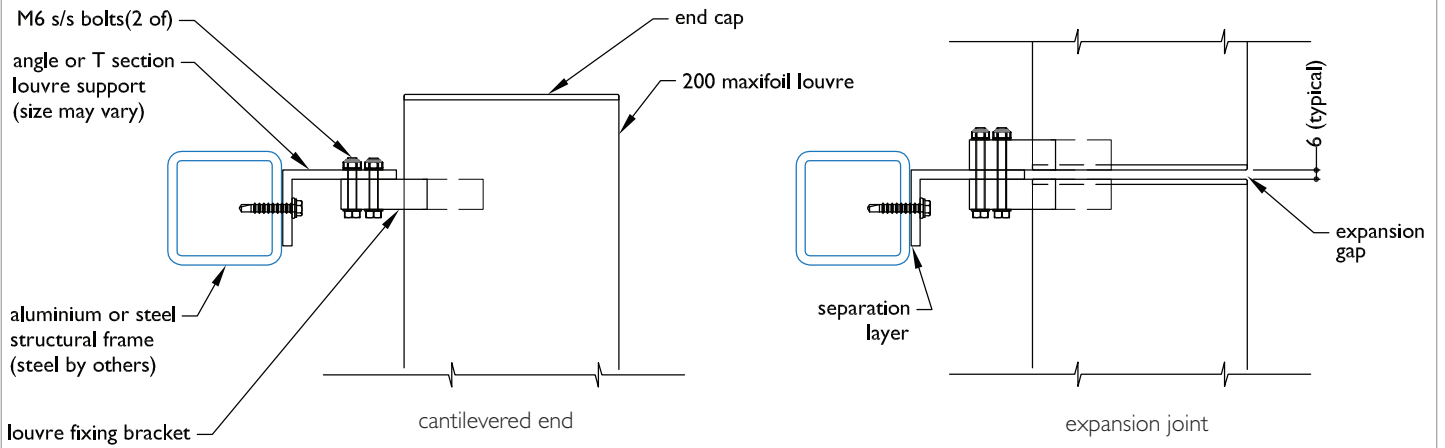

TYPICAL DETAIL : BRACKET FIXED 200MM MAXI LOUVRE PANELS

PLAN - BRACKET FIXED 200MM MAXI LOUVRE

SECTION - BRACKET FIXED 200MM MAXIFOIL LOUVRE