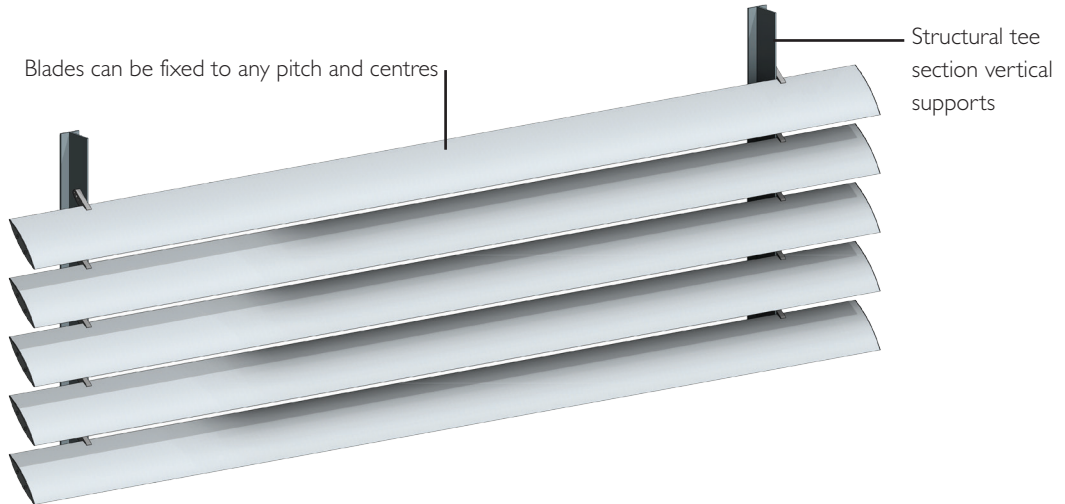

TECHNICAL DETAILS 200MM MAXI LOUVRE BRACKET FIXED

TYPICAL DETAIL 3D MODEL 200MM LOUVRE BRACKET FIXED VERTICAL PANEL

Bracket fixed vertical panel

TYPICAL DETAIL 3D MODEL 200MM MAXI LOUVRE BRACKET FIXED OVERHEAD PANEL

Bracket fixed overhead panel