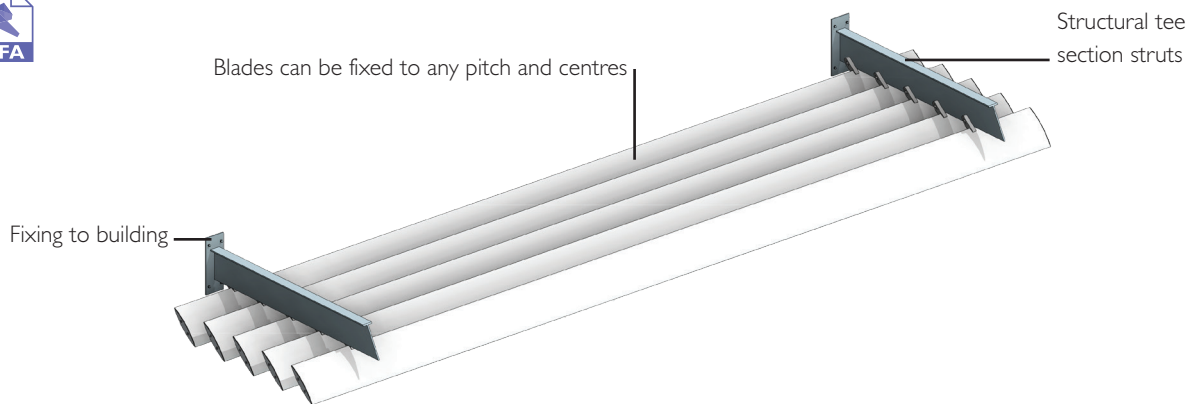

TECHNICAL DETAILS 200MM MAXI LOUVRE BRACKET FIXED

TYPICAL DETAIL 3D MODEL 200MM LOUVRE BRACKET FIXED VERTICAL PANEL

Bracket fixed vertical panel

TYPICAL DETAIL 3D MODEL 200MM MAXI LOUVRE BRACKET FIXED OVERHEAD PANEL

Bracket fixed overhead panel