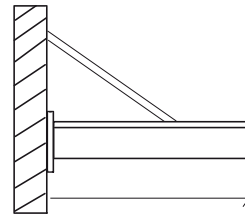

Base Plate: 120 x 100 x 6mm  
'T' Section: 75 x 50 x 6mm

Free Span

LF	LF
500	500

Strut Support

Strut Ø16mm  
Stainless steel

LS15	LS15
800	600

LS30	LS30
900	700

LS45	LS45
900	700

Base Plate:  
225 x 100 x 6mm  
Box Section:  
100 x 50 x 3mm  
Angle:  
50 x 50 x 6mm

Base Plate: 170 x 100 x 6mm  
'T' Section: 100 x 50 x 6mm

Free Span

LF	LF
700	600

Strut Support

Strut Ø20mm  
Stainless steel

LS15	LS15
1100	900

LS30	LS30
1200	1000

LS45	LS45
1300	1000

Base Plate:  
275 x 100 x 6mm  
Box Section:  
150 x 50 x 3mm  
Angle:  
50 x 50 x 6mm

Base Plate: 170 x 100 x 6mm  
'T' Section: 100 x 50 x 6mm

Free Span