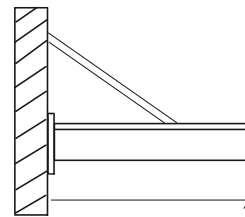

Strut Support

Strut Ø42mm
Stainless steel

LS15	LS15
1400	1100

LS30	LS30
1600	1300

LS45	LS45
1700	1400