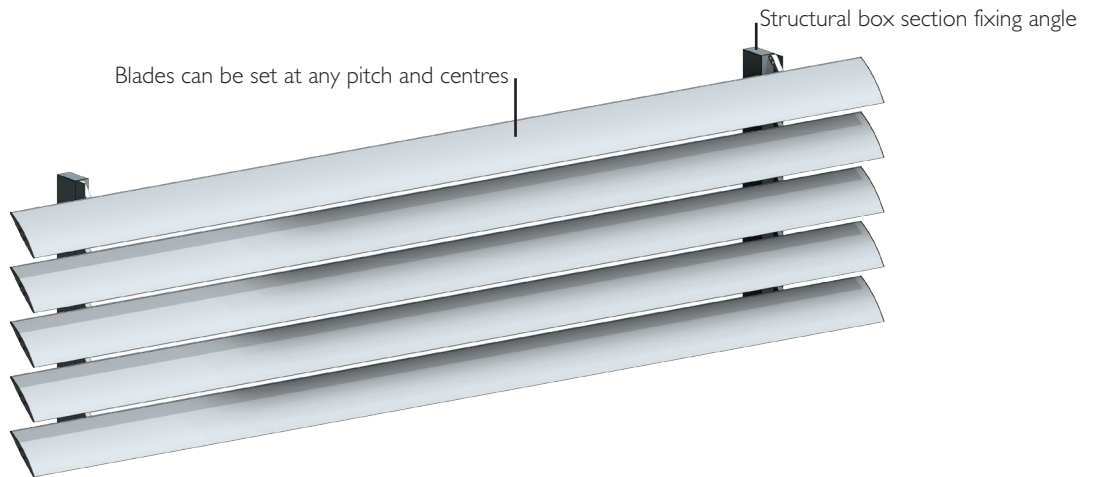

TECHNICAL DETAILS 180MM AIRFOIL LOUVRES - BRACKET FIXED

TYPICAL DETAIL 3D MODEL 180MM AIRFOIL LOUVRES BRACKET FIXED VERTICAL PANEL

Bracket fixed vertical panel

TYPICAL DETAIL 3D MODEL 180MM AIRFOIL LOUVRES BRACKET FIXED OVERHEAD PANEL

Bracket fixed overhead panel