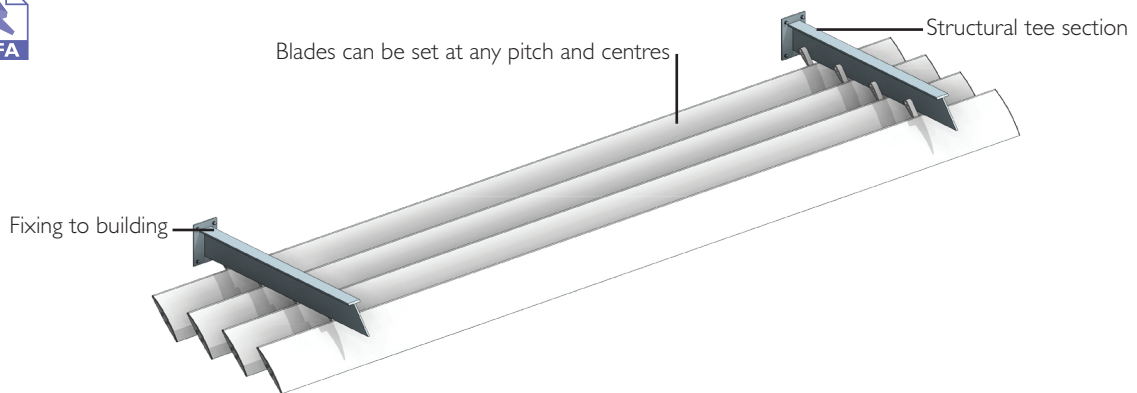

TECHNICAL DETAILS 180MM AIRFOIL LOUVRES - BRACKET FIXED

TYPICAL DETAIL 3D MODEL 180MM AIRFOIL LOUVRES BRACKET FIXED VERTICAL PANEL

Bracket fixed vertical panel

TYPICAL DETAIL 3D MODEL 180MM AIRFOIL LOUVRES BRACKET FIXED OVERHEAD PANEL

Bracket fixed overhead panel