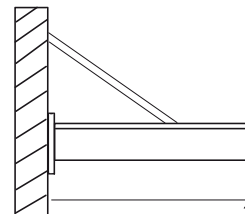

TYPICAL DETAIL : BRACKET FIXED OVERHEAD WALL STRUTS FOR 120MM AIRFOILS & 150MM MIDI LOUVRES SPANS AT A GLANCE

TYPICAL DETAIL OVERHEAD EYEBROW DETAIL

Base Plate:
150 x 100 x 6mm
Box Section:
75 x 50 x 2.5mm
Angle:
50 x 50 x 3mm

Base Plate: 120 x 100 x 6mm
'T' Section: 75 x 50 x 6mm

Free Span

LF	LF
600	500

Strut Support

Strut Ø16mm
Stainless steel

LS15	LS15
1000	800

LS30	LS30
1100	900

LS45	LS45
1100	900

Base Plate:
225 x 100 x 6mm
Box Section:
100 x 50 x 3mm
Angle:
50 x 50 x 6mm

Base Plate: 170 x 100 x 6mm
'T' Section: 100 x 50 x 6mm

Free Span

LF	LF
900	700

Strut Support

Strut Ø20mm
Stainless steel

LS15	LS15
1300	1100

LS30	LS30
1500	1200

LS45	LS45
1500	1300

Base Plate:
275 x 100 x 6mm
Box Section:
150 x 50 x 3mm
Angle:
50 x 50 x 6mm

Base Plate: 170 x 100 x 6mm
'T' Section: 100 x 50 x 6mm

Free Span

LF	LF
1200	1000

Strut Support