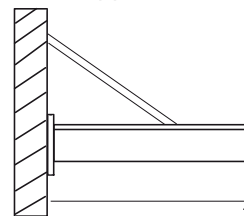

Base Plate: 120 x 100 x 6mm
'T' Section: 75 x 50 x 6mm

Free Span

LF	LF
600	500

Strut Support

Strut Ø16mm
Stainless steel

LS15	LS15
1000	800

LS30	LS30
1100	900

LS45	LS45
1100	900

Base Plate:
225 x 100 x 6mm
Box Section:
100 x 50 x 3mm
Angle:
50 x 50 x 6mm

Base Plate: 170 x 100 x 6mm
'T' Section: 100 x 50 x 6mm

Free Span

LF	LF
900	700

Strut Support

Strut Ø20mm
Stainless steel

LS15	LS15
1300	1100

LS30	LS30
1500	1200

LS45	LS45
1500	1300

Base Plate:
275 x 100 x 6mm
Box Section:
150 x 50 x 3mm
Angle:
50 x 50 x 6mm

Base Plate: 170 x 100 x 6mm
'T' Section: 100 x 50 x 6mm

Free Span

LF	LF
1200	1000

Strut Support