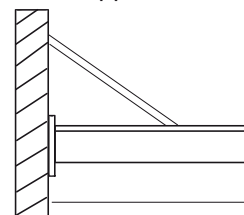

Base Plate:
225 x 100 x 6mm
Box Section:
100 x 50 x 3mm
Angle:
50 x 50 x 6mm

Base Plate: 170 x 100 x 6mm
'T' Section: 100 x 50 x 6mm

Free Span

LF	LF
900	700

Strut Support

Strut Ø20mm
Stainless steel

LS15	LS15
1300	1100

LS30	LS30
1500	1200

LS45	LS45
1500	1300

Base Plate:
275 x 100 x 6mm
Box Section:
150 x 50 x 3mm
Angle:
50 x 50 x 6mm

Base Plate: 170 x 100 x 6mm
'T' Section: 100 x 50 x 6mm

Free Span

LF	LF
1200	1000

Strut Support