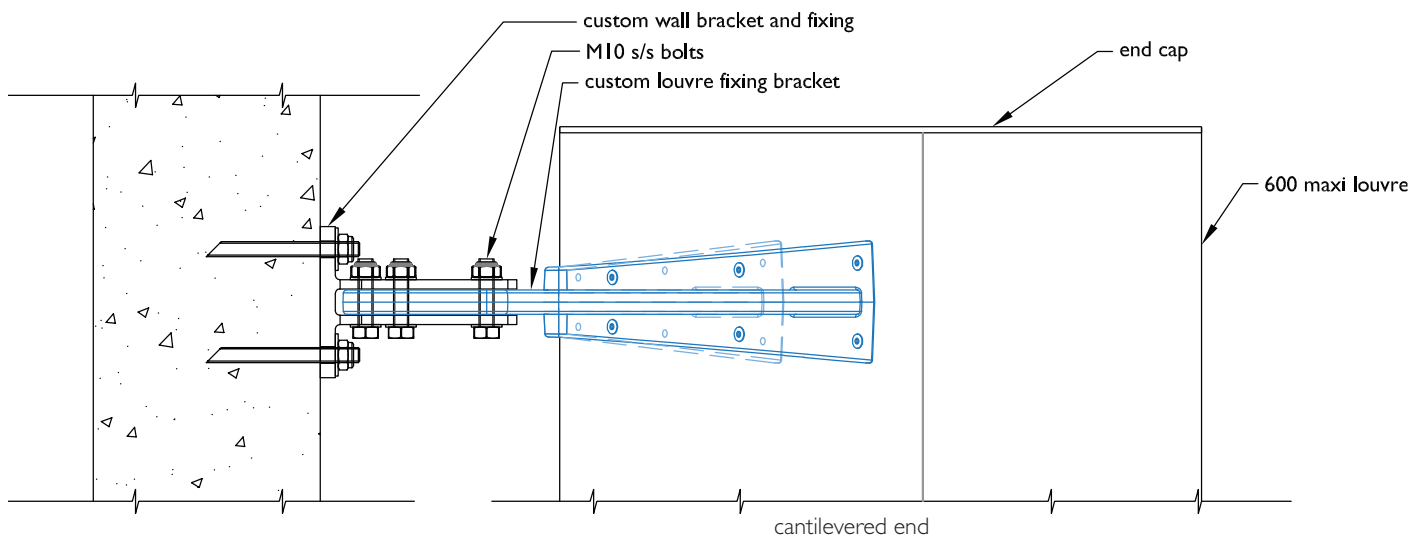

**TYPICAL DETAIL : BRACKET FIXED 600MM MAXI LOUVRE**

PLAN - BRACKET FIXED 600MM MAXI LOUVRE

SECTION - BRACKET FIXED 600MM MAXI LOUVRE