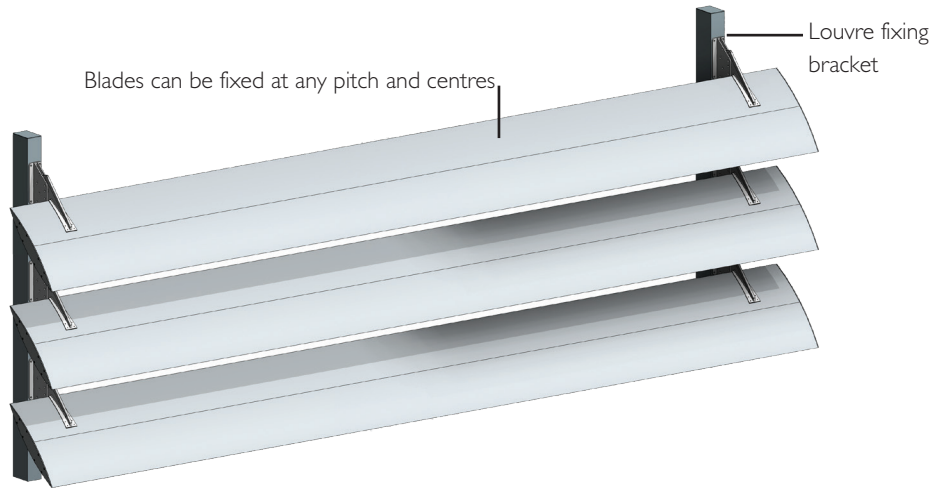

TECHNICAL DETAILS 600MM MAXI LOUVRE BRACKET FIXED

TYPICAL DETAIL 3D MODEL 600MM MAXI LOUVRE BRACKET FIXED VERTICAL PANEL - HORIZONTAL BLADES

Bracket fixed - horizontal blades

TYPICAL DETAIL 3D MODEL 600MM MAXI LOUVRE BRACKET FIXED VERTICAL PANEL - VERTICAL BLADES

Bracket fixed - vertical blades