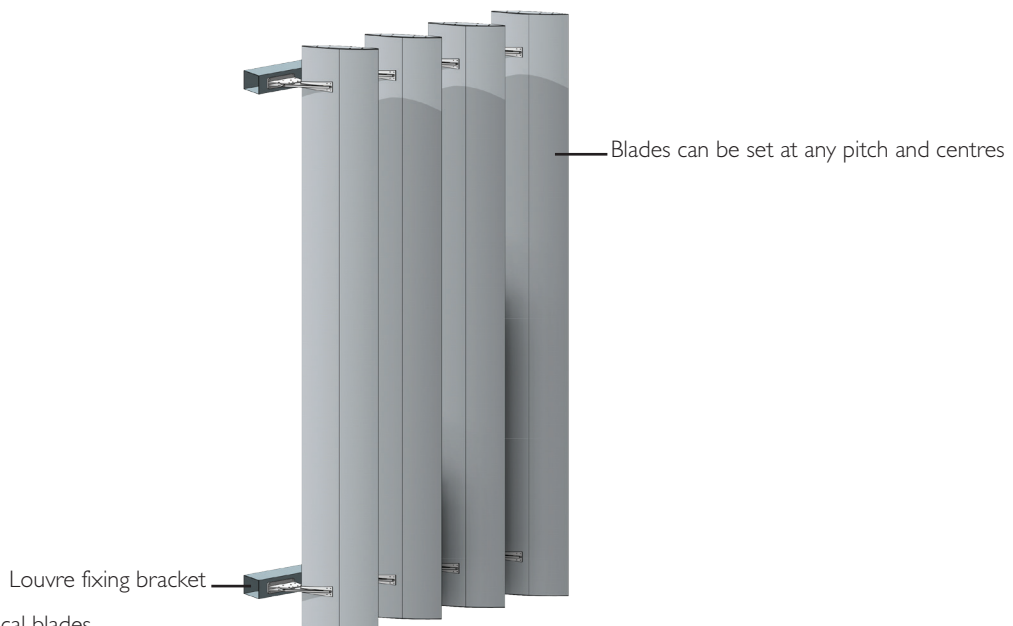

TECHNICAL DETAILS 600MM MAXI LOUVRE BRACKET FIXED

TYPICAL DETAIL 3D MODEL 600MM MAXI LOUVRE BRACKET FIXED VERTICAL PANEL - HORIZONTAL BLADES

Bracket fixed - horizontal blades

TYPICAL DETAIL 3D MODEL 600MM MAXI LOUVRE BRACKET FIXED VERTICAL PANEL - VERTICAL BLADES

Bracket fixed - vertical blades