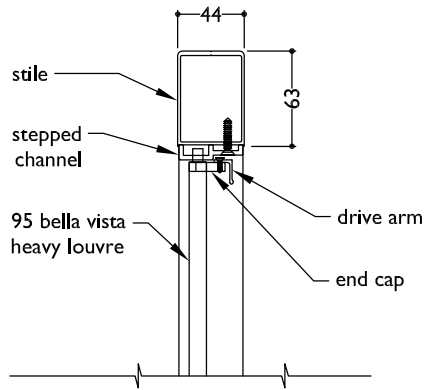

**TYPICAL DETAIL : 95MM BELLA VISTA HEAVY
END FIXED / KISS PIVOT**

PLAN
95 BELLA VISTA HEAVY KISS PIVOT IN DOOR PANEL

PLAN - END FIXED
95 BELLA VISTA HEAVY IN DOOR PANEL

SECTION
95 BELLA VISTA HEAVY KISS PIVOT IN DOOR PANEL

SECTION - END FIXED
95 BELLA VISTA HEAVY IN DOOR PANEL

note:
pitch(angle) and spacing of
louvres can vary and are
set at time of manufacture