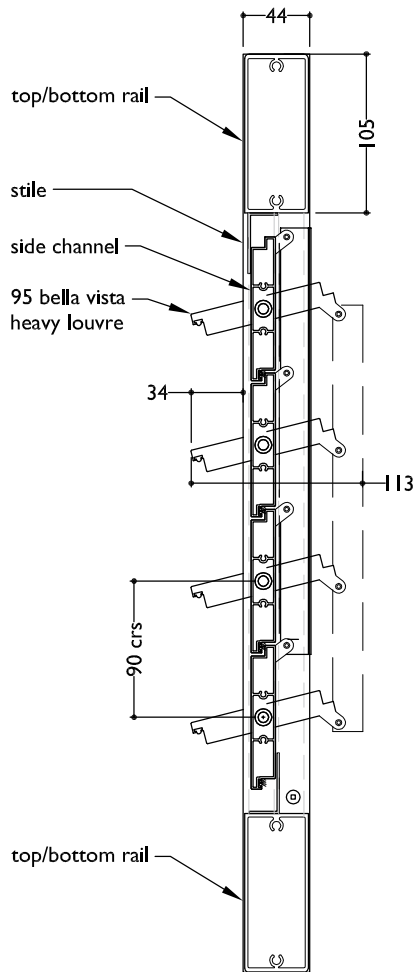

**TYPICAL DETAIL : 95MM BELLA VISTA HEAVY
END FIXED / KISS PIVOT**

PLAN
95 BELLA VISTA HEAVY KISS PIVOT IN DOOR PANEL

PLAN - END FIXED
95 BELLA VISTA HEAVY IN DOOR PANEL

SECTION
95 BELLA VISTA HEAVY KISS PIVOT IN DOOR PANEL

SECTION - END FIXED
95 BELLA VISTA HEAVY IN DOOR PANEL

note:
pitch(angle) and spacing of
louvres can vary and are
set at time of manufacture