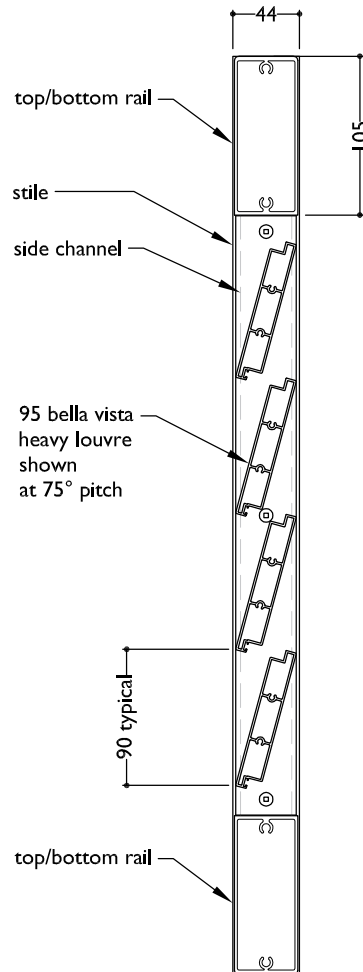

**TYPICAL DETAIL : 95MM BELLA VISTA HEAVY
END FIXED / KISS PIVOT**

PLAN
95 BELLA VISTA HEAVY KISS PIVOT IN DOOR PANEL

PLAN - END FIXED
95 BELLA VISTA HEAVY IN DOOR PANEL

SECTION
95 BELLA VISTA HEAVY KISS PIVOT IN DOOR PANEL

SECTION - END FIXED
95 BELLA VISTA HEAVY IN DOOR PANEL

note:
pitch(angle) and spacing of
louvres can vary and are
set at time of manufacture