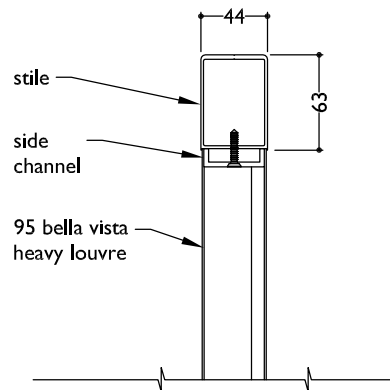

**TYPICAL DETAIL : 95MM BELLA VISTA HEAVY
END FIXED / KISS PIVOT**

PLAN
95 BELLA VISTA HEAVY KISS PIVOT IN DOOR PANEL

PLAN - END FIXED
95 BELLA VISTA HEAVY IN DOOR PANEL

SECTION
95 BELLA VISTA HEAVY KISS PIVOT IN DOOR PANEL

SECTION - END FIXED
95 BELLA VISTA HEAVY IN DOOR PANEL

note:
pitch(angle) and spacing of
louvres can vary and are
set at time of manufacture