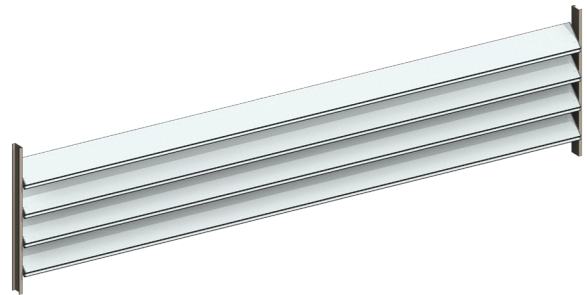

TYPICAL DETAIL 3D FILES 95MM BELLA VISTA HEAVY KISS PIVOT AND END FIXED

95mm Bella Vista Heavy KISS pivot panel

95mm Bella Vista Heavy end fixed vertical panel

TYPICAL DETAIL 3D FILES 95MM BELLA VISTA HEAVY SLIDING AND BIFOLDING DOORS

95mm Bella Vista Heavy in sliding door

95mm Bella Vista Heavy in bifold door