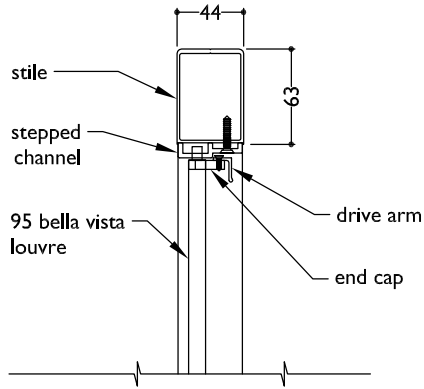

TYPICAL DETAIL : 95MM BELLA VISTA KISS PIVOT AND END FIXED

PLAN
95 BELLA VISTA KISS PIVOT IN DOOR PANEL

PLAN - END FIXED
95 BELLA VISTA IN DOOR PANEL

SECTION
95 BELLA VISTA KISS PIVOT IN DOOR PANEL

SECTION - END FIXED
95 BELLA VISTA IN DOOR PANEL

note:
pitch (angle) and spacing of
louvres can vary and are
set at time of manufacture