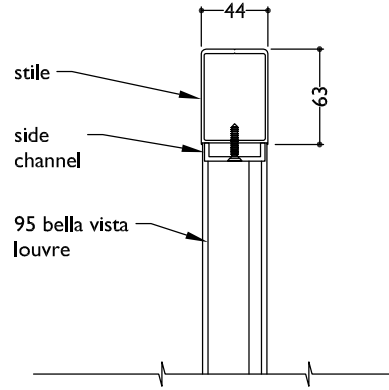

TYPICAL DETAIL : 95MM BELLA VISTA KISS PIVOT AND END FIXED

PLAN
95 BELLA VISTA KISS PIVOT IN DOOR PANEL

PLAN - END FIXED
95 BELLA VISTA IN DOOR PANEL

SECTION
95 BELLA VISTA KISS PIVOT IN DOOR PANEL

SECTION - END FIXED
95 BELLA VISTA IN DOOR PANEL

note:
pitch (angle) and spacing of
louvres can vary and are
set at time of manufacture