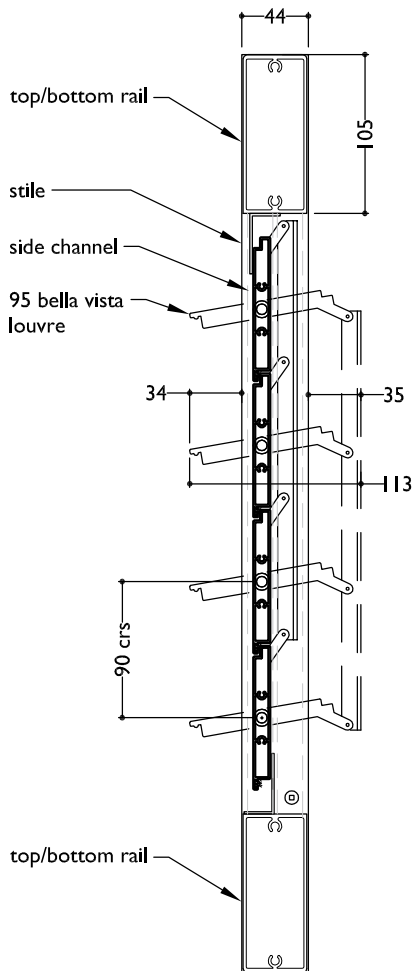

TYPICAL DETAIL : 95MM BELLA VISTA KISS PIVOT AND END FIXED

PLAN
95 BELLA VISTA KISS PIVOT IN DOOR PANEL

PLAN - END FIXED
95 BELLA VISTA IN DOOR PANEL

SECTION
95 BELLA VISTA KISS PIVOT IN DOOR PANEL

SECTION - END FIXED
95 BELLA VISTA IN DOOR PANEL

note:
pitch (angle) and spacing of
louvres can vary and are
set at time of manufacture