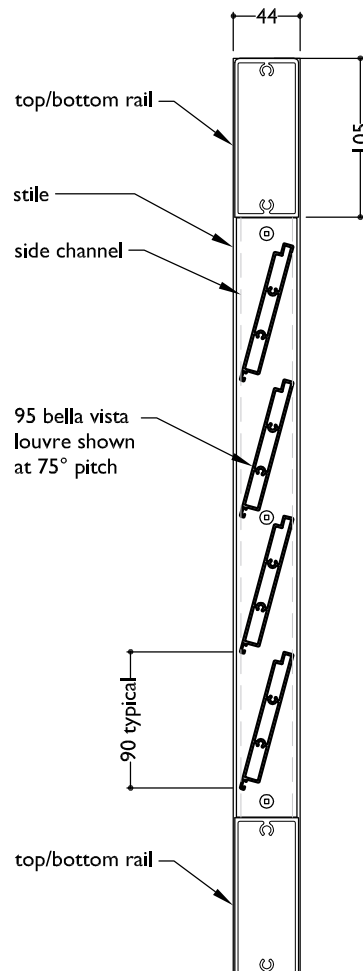

TYPICAL DETAIL : 95MM BELLA VISTA KISS PIVOT AND END FIXED

PLAN
95 BELLA VISTA KISS PIVOT IN DOOR PANEL

PLAN - END FIXED
95 BELLA VISTA IN DOOR PANEL

SECTION
95 BELLA VISTA KISS PIVOT IN DOOR PANEL

SECTION - END FIXED
95 BELLA VISTA IN DOOR PANEL

note:
pitch (angle) and spacing of
louvres can vary and are
set at time of manufacture