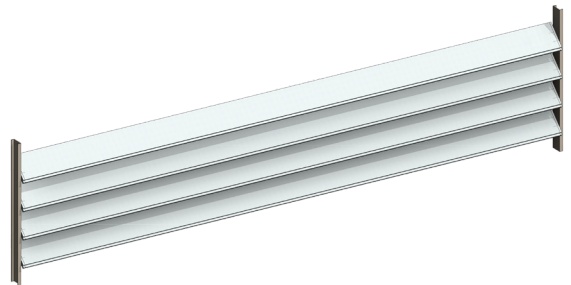

TYPICAL DETAIL 3D FILES 95MM BELLA VISTA KISS PIVOT AND END FIXED

95mm Bella Vista kiss pivot panel.

95mm Bella Vista end fixed vertical panel.

TYPICAL DETAIL 3D FILES 95MM BELLA VISTA SLIDING AND BIFOLD DOORS

95mm Bella Vista in sliding door.

95mm Bella Vista in Bi-fold door.